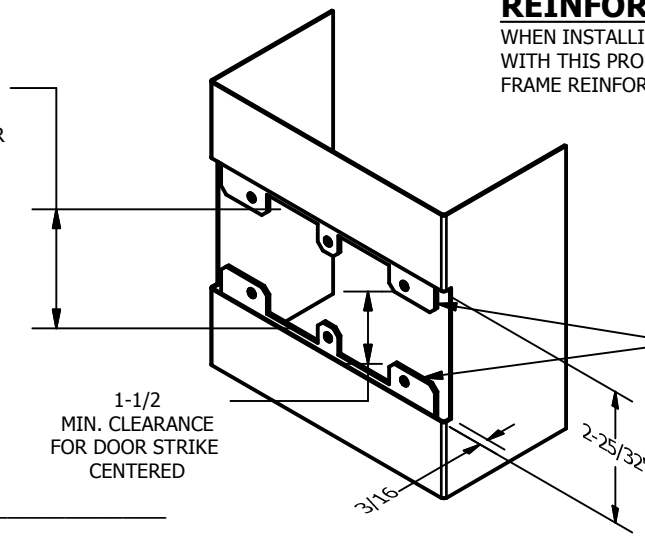

# SP-CR587 CUSTOM DOUBLE LIPPED STRIKE AND RESCUE STOP

FOR 1-3/4" CENTER HUNG DOOR W/ MORTISE LOCK, NO DEADBOLT, 7-7/8" FRAME

**ABH DOOR STOP COVER DIMENSIONS  
MAY NOT MATCH OTHER MANUFACTURERS**

## REINFORCEMENT:

WHEN INSTALLING IN METAL FRAME, REINFORCEMENT IS **NEEDED** WITH THIS PRODUCT, CUSTOMER OR MANUFACTURER TO SUPPLY FRAME REINFORCEMENT WITH LATCH BOLT CLEARANCE

2-5/16  
MIN. CLEARANCE  
FOR DOOR STOP COVER  
CENTERED

(2) REINFORCEMENT PLATES  
SUPPLIED BY DOOR FRAME  
MANUFACTURER

### NOTE:

1. HORIZONTAL CENTERLINE OF PLATE TO MATCH HORIZONTAL CENTERLINE OF CUTOUT.
2. SCREWS 8-32 X 3/8" UNDERCUT F.H.M.S.
3. R.H. DOOR SHOWN, L.H. OPPOSITE

**CUT-OUT FOR  
METAL JAMB**

ORDER #: \_\_\_\_\_