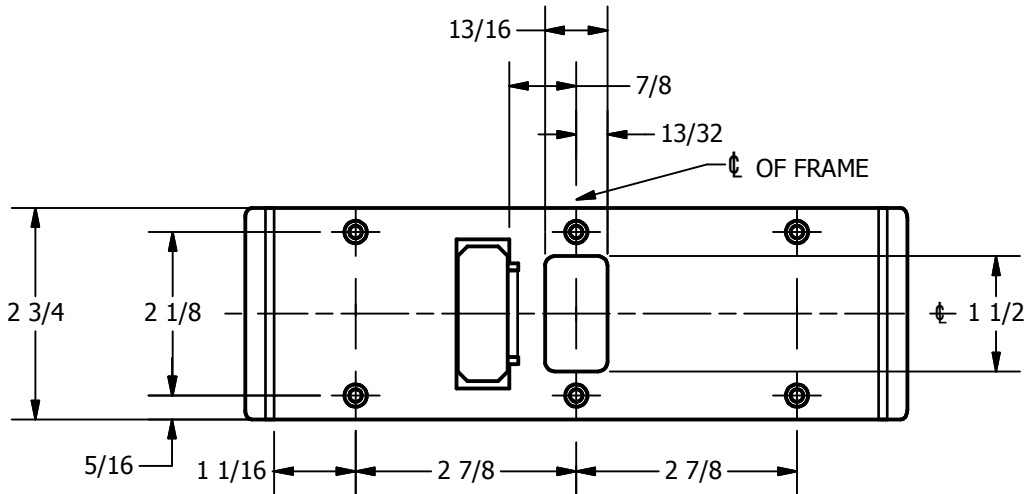

# SP-CR587 CUSTOM DOUBLE LIPPED STRIKE AND RESCUE STOP

FOR 1-3/4" CENTER HUNG DOOR W/ MORTISE LOCK, NO DEADBOLT, 7-7/8" FRAME

**ABH DOOR STOP COVER DIMENSIONS  
MAY NOT MATCH OTHER MANUFACTURERS**

## REINFORCEMENT:

WHEN INSTALLING IN METAL FRAME, REINFORCEMENT IS **NEEDED** WITH THIS PRODUCT, CUSTOMER OR MANUFACTURER TO SUPPLY FRAME REINFORCEMENT WITH LATCH BOLT CLEARANCE

2-5/16  
MIN. CLEARANCE  
FOR DOOR STOP COVER  
CENTERED

### NOTE:

1. HORIZONTAL CENTERLINE OF PLATE TO MATCH HORIZONTAL CENTERLINE OF CUTOUT.
2. SCREWS 8-32 X 3/8" UNDERCUT F.H.M.S.
3. R.H. DOOR SHOWN, L.H. OPPOSITE

**CUT-OUT FOR  
METAL JAMB**

ORDER #: \_\_\_\_\_