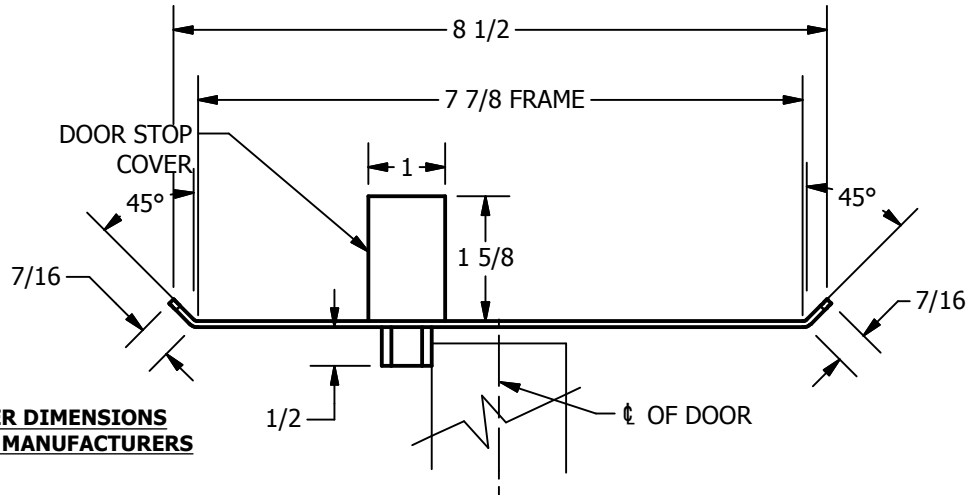

# SP-CR587 CUSTOM DOUBLE LIPPED STRIKE AND RESCUE STOP

FOR 1-3/4" CENTER HUNG DOOR W/ MORTISE LOCK, NO DEADBOLT, 7-7/8" FRAME

**ABH DOOR STOP COVER DIMENSIONS  
MAY NOT MATCH OTHER MANUFACTURERS**

## REINFORCEMENT:

WHEN INSTALLING IN METAL FRAME, REINFORCEMENT IS **NEEDED** WITH THIS PRODUCT, CUSTOMER OR MANUFACTURER TO SUPPLY FRAME REINFORCEMENT WITH LATCH BOLT CLEARANCE

2-5/16  
MIN. CLEARANCE  
FOR DOOR STOP COVER  
CENTERED

### NOTE:

1. HORIZONTAL CENTERLINE OF PLATE TO MATCH HORIZONTAL CENTERLINE OF CUTOUT.
2. SCREWS 8-32 X 3/8" UNDERCUT F.H.M.S.
3. R.H. DOOR SHOWN, L.H. OPPOSITE

**CUT-OUT FOR  
METAL JAMB**

ORDER #: \_\_\_\_\_