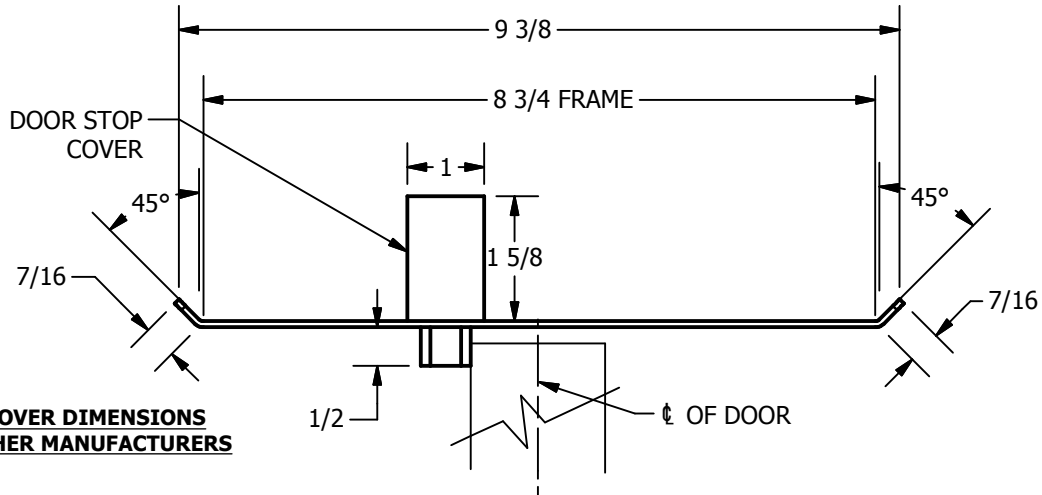

SP-CR594 CUSTOM DOUBLE LIPPED STRIKE AND RESCUE STOP

FOR 1-3/4" CENTER HUNG DOOR W/ MORTISE LOCK, NO DEADBOLT, 8-3/4" FRAME

**ABH DOOR STOP COVER DIMENSIONS
MAY NOT MATCH OTHER MANUFACTURERS**

REINFORCEMENT:

WHEN INSTALLING IN METAL FRAME, REINFORCEMENT IS **NEEDED** WITH THIS PRODUCT, CUSTOMER OR MANUFACTURER TO SUPPLY FRAME REINFORCEMENT WITH LATCH BOLT CLEARANCE

2-5/16
MIN. CLEARANCE
FOR DOOR STOP COVER
CENTERED

(2) REINFORCEMENT PLATES
SUPPLIED BY DOOR FRAME
MANUFACTURER

NOTE:

1. HORIZONTAL CENTERLINE OF PLATE TO MATCH HORIZONTAL CENTERLINE OF CUTOUT.
2. SCREWS 8-32 X 3/8" UNDERCUT F.H.M.S.
3. R.H. DOOR SHOWN, L.H. OPPOSITE