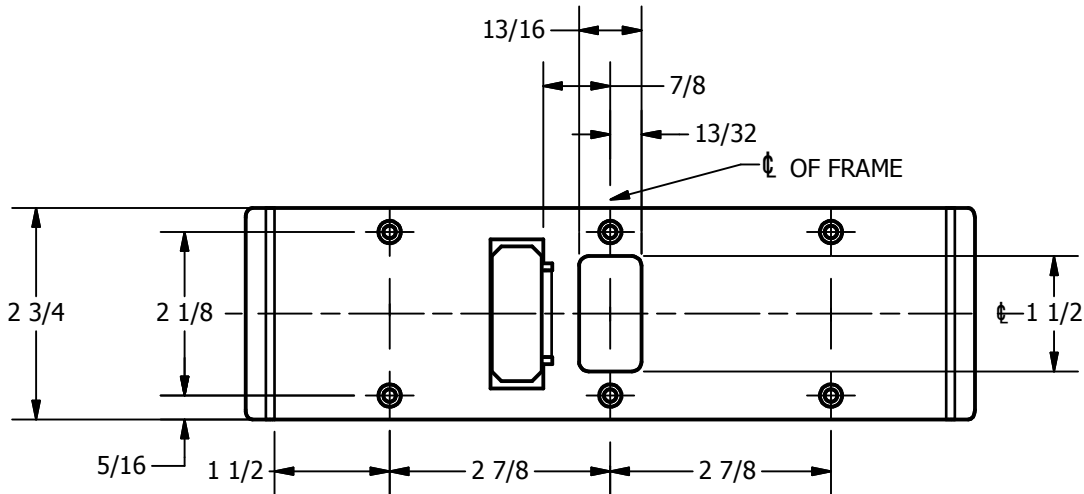

SP-CR594 CUSTOM DOUBLE LIPPED STRIKE AND RESCUE STOP

FOR 1-3/4" CENTER HUNG DOOR W/ MORTISE LOCK, NO DEADBOLT, 8-3/4" FRAME

**ABH DOOR STOP COVER DIMENSIONS
MAY NOT MATCH OTHER MANUFACTURERS**

REINFORCEMENT:

WHEN INSTALLING IN METAL FRAME, REINFORCEMENT IS **NEEDED** WITH THIS PRODUCT, CUSTOMER OR MANUFACTURER TO SUPPLY FRAME REINFORCEMENT WITH LATCH BOLT CLEARANCE

2-5/16
MIN. CLEARANCE
FOR DOOR STOP COVER
CENTERED

(2) REINFORCEMENT PLATES
SUPPLIED BY DOOR FRAME
MANUFACTURER

NOTE:

1. HORIZONTAL CENTERLINE OF PLATE TO MATCH HORIZONTAL CENTERLINE OF CUTOUT.
2. SCREWS 8-32 X 3/8" UNDERCUT F.H.M.S.
3. R.H. DOOR SHOWN, L.H. OPPOSITE