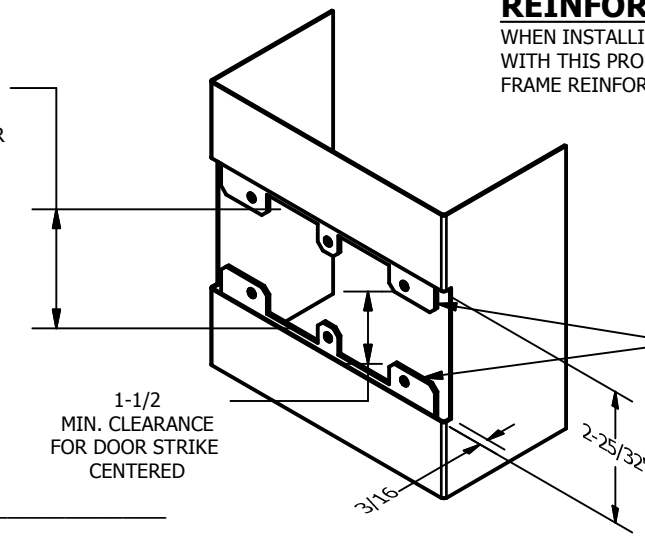

SP-CR594 CUSTOM DOUBLE LIPPED STRIKE AND RESCUE STOP

FOR 1-3/4" CENTER HUNG DOOR W/ MORTISE LOCK, NO DEADBOLT, 8-3/4" FRAME

**ABH DOOR STOP COVER DIMENSIONS
MAY NOT MATCH OTHER MANUFACTURERS**

REINFORCEMENT:

WHEN INSTALLING IN METAL FRAME, REINFORCEMENT IS **NEEDED** WITH THIS PRODUCT, CUSTOMER OR MANUFACTURER TO SUPPLY FRAME REINFORCEMENT WITH LATCH BOLT CLEARANCE

2-5/16
MIN. CLEARANCE
FOR DOOR STOP COVER
CENTERED

(2) REINFORCEMENT PLATES
SUPPLIED BY DOOR FRAME
MANUFACTURER

NOTE:

1. HORIZONTAL CENTERLINE OF PLATE TO MATCH HORIZONTAL CENTERLINE OF CUTOUT.
2. SCREWS 8-32 X 3/8" UNDERCUT F.H.M.S.
3. R.H. DOOR SHOWN, L.H. OPPOSITE