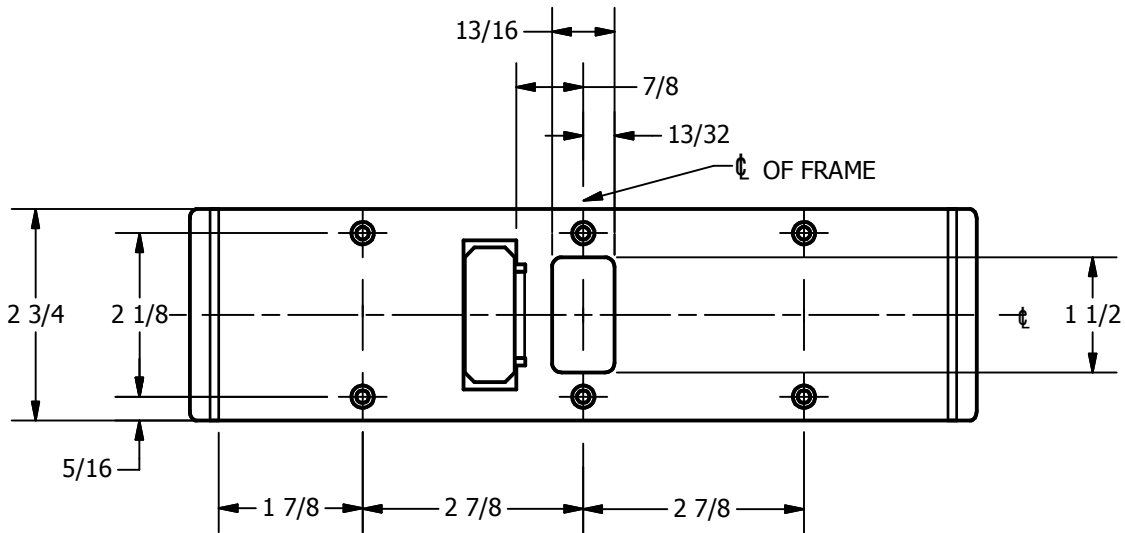

# SP-CR600 CUSTOM DOUBLE LIPPED STRIKE AND RESCUE STOP

FOR 1-3/4" CENTER HUNG DOOR W/ MORTISE LOCK, NO DEADBOLT, 9-1/2" FRAME

**ABH DOOR STOP COVER DIMENSIONS  
MAY NOT MATCH OTHER MANUFACTURERS**

## REINFORCEMENT:

WHEN INSTALLING IN METAL FRAME, REINFORCEMENT IS **NEEDED** WITH THIS PRODUCT, CUSTOMER OR MANUFACTURER TO SUPPLY FRAME REINFORCEMENT WITH LATCH BOLT CLEARANCE

2-5/16  
MIN. CLEARANCE  
FOR DOOR STOP COVER  
CENTERED

1-1/2  
MIN. CLEARANCE  
FOR DOOR STRIKE  
CENTERED

(2) REINFORCEMENT PLATES  
SUPPLIED BY DOOR FRAME  
MANUFACTURER

### NOTE:

1. HORIZONTAL CENTERLINE OF PLATE TO MATCH HORIZONTAL CENTERLINE OF CUTOUT.
2. SCREWS 8-32 X 3/8" UNDERCUT F.H.M.S.
3. R.H. DOOR SHOWN, L.H. OPPOSITE

**CUT-OUT FOR  
METAL JAMB**

ORDER #: \_\_\_\_\_  
ORDER DATE: \_\_\_\_\_  
CUSTOMER: \_\_\_\_\_  
CUSTOMER PO#: \_\_\_\_\_  
MATERIAL: \_\_\_\_\_  
QUANTITY: \_\_\_\_\_