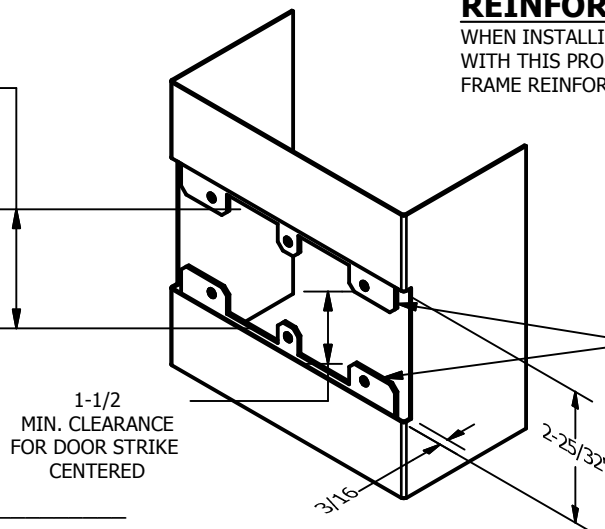

# SP-CR600 CUSTOM DOUBLE LIPPED STRIKE AND RESCUE STOP

FOR 1-3/4" CENTER HUNG DOOR W/ MORTISE LOCK, NO DEADBOLT, 9-1/2" FRAME

**ABH DOOR STOP COVER DIMENSIONS  
MAY NOT MATCH OTHER MANUFACTURERS**

## REINFORCEMENT:

WHEN INSTALLING IN METAL FRAME, REINFORCEMENT IS **NEEDED** WITH THIS PRODUCT, CUSTOMER OR MANUFACTURER TO SUPPLY FRAME REINFORCEMENT WITH LATCH BOLT CLEARANCE

2-5/16  
MIN. CLEARANCE  
FOR DOOR STOP COVER  
CENTERED

1-1/2  
MIN. CLEARANCE  
FOR DOOR STRIKE  
CENTERED

(2) REINFORCEMENT PLATES  
SUPPLIED BY DOOR FRAME  
MANUFACTURER

### NOTE:

1. HORIZONTAL CENTERLINE OF PLATE TO MATCH HORIZONTAL CENTERLINE OF CUTOUT.
2. SCREWS 8-32 X 3/8" UNDERCUT F.H.M.S.
3. R.H. DOOR SHOWN, L.H. OPPOSITE

**CUT-OUT FOR  
METAL JAMB**

ORDER #: \_\_\_\_\_  
ORDER DATE: \_\_\_\_\_  
CUSTOMER: \_\_\_\_\_  
CUSTOMER PO#: \_\_\_\_\_  
MATERIAL: \_\_\_\_\_  
QUANTITY: \_\_\_\_\_