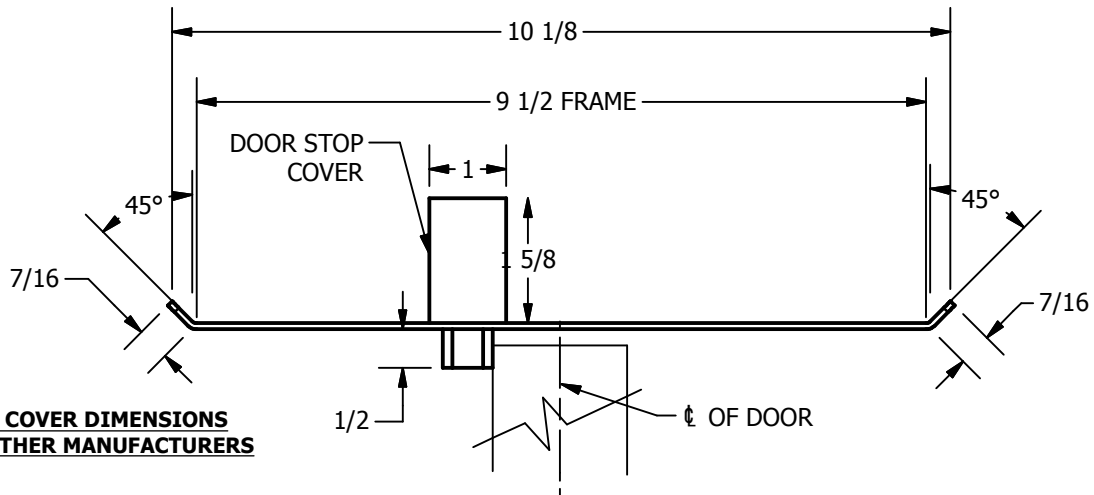

# SP-CR600 CUSTOM DOUBLE LIPPED STRIKE AND RESCUE STOP

FOR 1-3/4" CENTER HUNG DOOR W/ MORTISE LOCK, NO DEADBOLT, 9-1/2" FRAME

**ABH DOOR STOP COVER DIMENSIONS  
MAY NOT MATCH OTHER MANUFACTURERS**

## REINFORCEMENT:

WHEN INSTALLING IN METAL FRAME, REINFORCEMENT IS **NEEDED** WITH THIS PRODUCT, CUSTOMER OR MANUFACTURER TO SUPPLY FRAME REINFORCEMENT WITH LATCH BOLT CLEARANCE

2-5/16  
MIN. CLEARANCE  
FOR DOOR STOP COVER  
CENTERED

### NOTE:

1. HORIZONTAL CENTERLINE OF PLATE TO MATCH HORIZONTAL CENTERLINE OF CUTOUT.
2. SCREWS 8-32 X 3/8" UNDERCUT F.H.M.S.
3. R.H. DOOR SHOWN, L.H. OPPOSITE

**CUT-OUT FOR  
METAL JAMB**

ORDER #: \_\_\_\_\_  
ORDER DATE: \_\_\_\_\_  
CUSTOMER: \_\_\_\_\_  
CUSTOMER PO#: \_\_\_\_\_  
MATERIAL: \_\_\_\_\_  
QUANTITY: \_\_\_\_\_