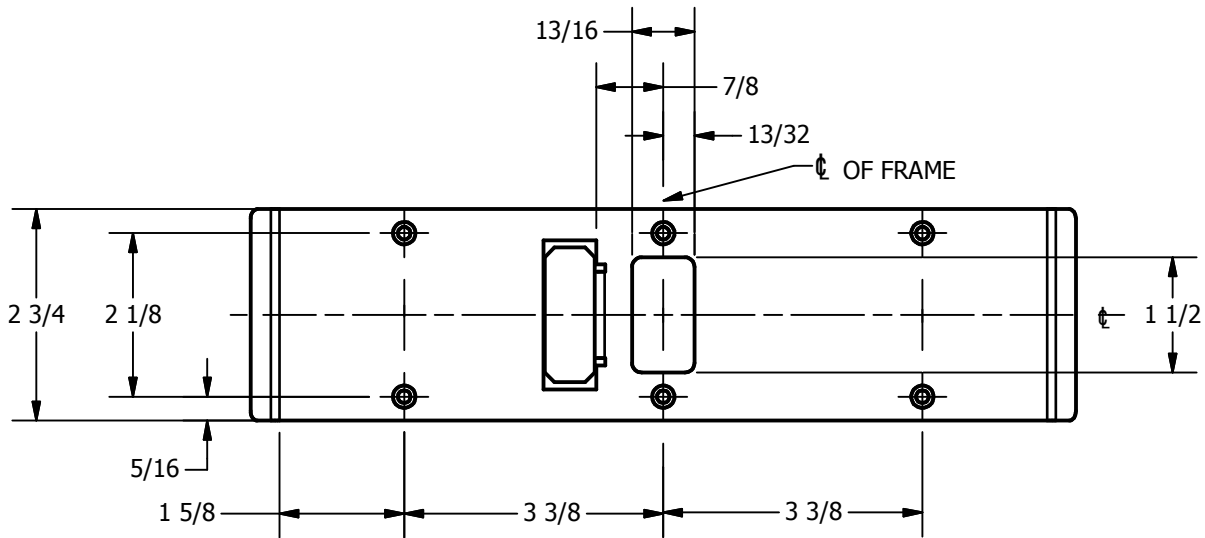

SP-CR604 CUSTOM DOUBLE LIPPED STRIKE AND RESCUE STOP

FOR 1-3/4" CENTER HUNG DOOR W/ MORTISE LOCK, NO DEADBOLT, 10" FRAME

**ABH DOOR STOP COVER DIMENSIONS
MAY NOT MATCH OTHER MANUFACTURERS**

REINFORCEMENT:

WHEN INSTALLING IN METAL FRAME, REINFORCEMENT IS **NEEDED** WITH THIS PRODUCT, CUSTOMER OR MANUFACTURER TO SUPPLY FRAME REINFORCEMENT WITH LATCH BOLT CLEARANCE

2-5/16
MIN. CLEARANCE
FOR DOOR STOP COVER
CENTERED

1-1/2
MIN. CLEARANCE
FOR DOOR STRIKE
CENTERED

(2) REINFORCEMENT PLATES
SUPPLIED BY DOOR FRAME
MANUFACTURER

NOTE:

1. HORIZONTAL CENTERLINE OF PLATE TO MATCH HORIZONTAL CENTERLINE OF CUTOUT.
2. SCREWS 8-32 X 3/8" UNDERCUT F.H.M.S.
3. R.H. DOOR SHOWN, L.H. OPPOSITE