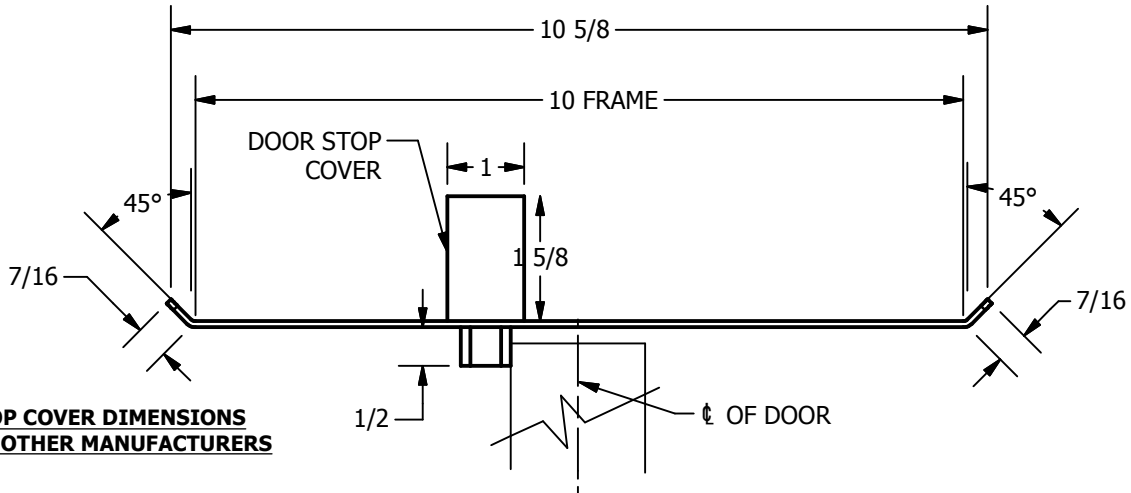

SP-CR604 CUSTOM DOUBLE LIPPED STRIKE AND RESCUE STOP

FOR 1-3/4" CENTER HUNG DOOR W/ MORTISE LOCK, NO DEADBOLT, 10" FRAME

**ABH DOOR STOP COVER DIMENSIONS
MAY NOT MATCH OTHER MANUFACTURERS**

REINFORCEMENT:

WHEN INSTALLING IN METAL FRAME, REINFORCEMENT IS **NEEDED** WITH THIS PRODUCT, CUSTOMER OR MANUFACTURER TO SUPPLY FRAME REINFORCEMENT WITH LATCH BOLT CLEARANCE

2-5/16
MIN. CLEARANCE
FOR DOOR STOP COVER
CENTERED

1-1/2
MIN. CLEARANCE
FOR DOOR STRIKE
CENTERED

(2) REINFORCEMENT PLATES
SUPPLIED BY DOOR FRAME
MANUFACTURER

NOTE:

1. HORIZONTAL CENTERLINE OF PLATE TO MATCH HORIZONTAL CENTERLINE OF CUTOUT.
2. SCREWS 8-32 X 3/8" UNDERCUT F.H.M.S.
3. R.H. DOOR SHOWN, L.H. OPPOSITE