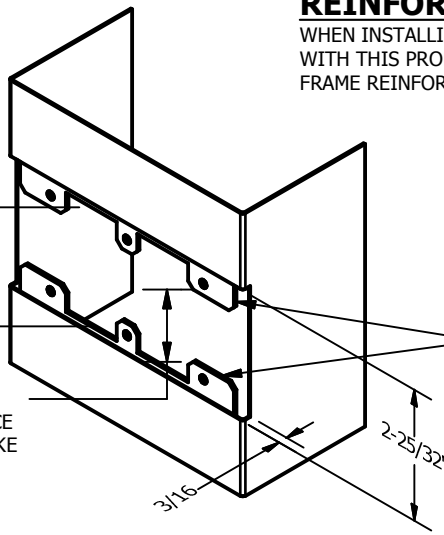

SP-CR604 CUSTOM DOUBLE LIPPED STRIKE AND RESCUE STOP

FOR 1-3/4" CENTER HUNG DOOR W/ MORTISE LOCK, NO DEADBOLT, 10" FRAME

**ABH DOOR STOP COVER DIMENSIONS
MAY NOT MATCH OTHER MANUFACTURERS**

REINFORCEMENT:

WHEN INSTALLING IN METAL FRAME, REINFORCEMENT IS **NEEDED** WITH THIS PRODUCT, CUSTOMER OR MANUFACTURER TO SUPPLY FRAME REINFORCEMENT WITH LATCH BOLT CLEARANCE

2-5/16
MIN. CLEARANCE
FOR DOOR STOP COVER
CENTERED

1-1/2
MIN. CLEARANCE
FOR DOOR STRIKE
CENTERED

(2) REINFORCEMENT PLATES
SUPPLIED BY DOOR FRAME
MANUFACTURER

NOTE:

1. HORIZONTAL CENTERLINE OF PLATE TO MATCH HORIZONTAL CENTERLINE OF CUTOUT.
2. SCREWS 8-32 X 3/8" UNDERCUT F.H.M.S.
3. R.H. DOOR SHOWN, L.H. OPPOSITE