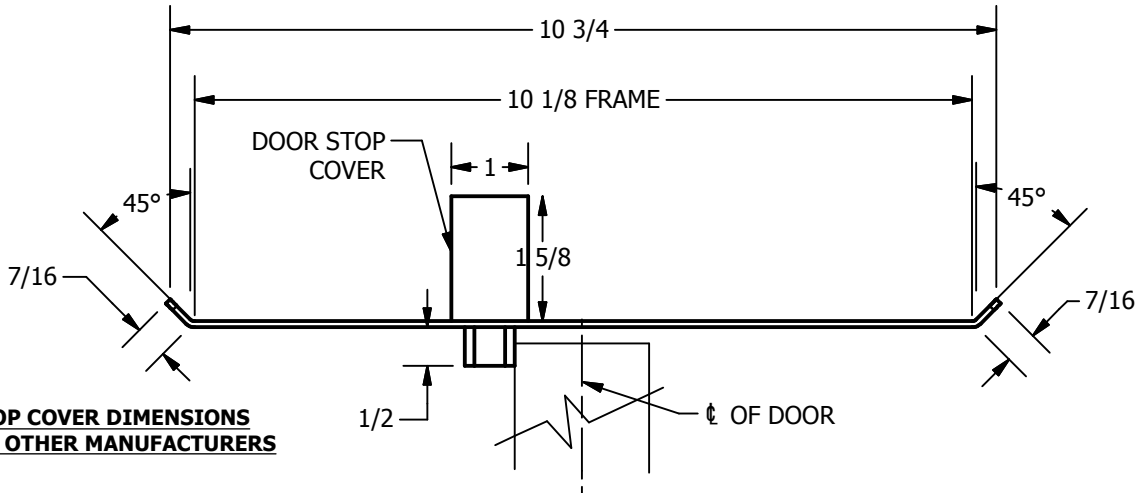

SP-CR605 CUSTOM DOUBLE LIPPED STRIKE AND RESCUE STOP

FOR 1-3/4" CENTER HUNG DOOR W/ MORTISE LOCK, NO DEADBOLT, 10-1/8" FRAME

**ABH DOOR STOP COVER DIMENSIONS
MAY NOT MATCH OTHER MANUFACTURERS**

REINFORCEMENT:

WHEN INSTALLING IN METAL FRAME, REINFORCEMENT IS **NEEDED** WITH THIS PRODUCT, CUSTOMER OR MANUFACTURER TO SUPPLY FRAME REINFORCEMENT WITH LATCH BOLT CLEARANCE

2-5/16
MIN. CLEARANCE
FOR DOOR STOP COVER
CENTERED

1-1/2
MIN. CLEARANCE
FOR DOOR STRIKE
CENTERED

(2) REINFORCEMENT PLATES
SUPPLIED BY DOOR FRAME
MANUFACTURER

NOTE:

1. HORIZONTAL CENTERLINE OF PLATE TO MATCH HORIZONTAL CENTERLINE OF CUTOUT.
2. SCREWS 8-32 X 3/8" UNDERCUT F.H.M.S.
3. R.H. DOOR SHOWN, L.H. OPPOSITE