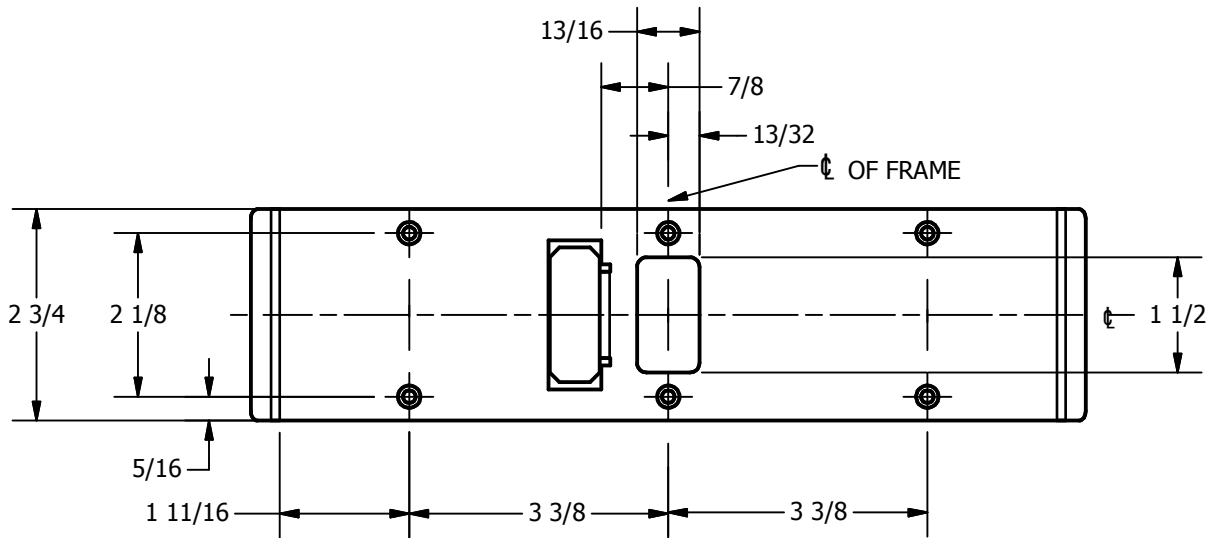

SP-CR605 CUSTOM DOUBLE LIPPED STRIKE AND RESCUE STOP

FOR 1-3/4" CENTER HUNG DOOR W/ MORTISE LOCK, NO DEADBOLT, 10-1/8" FRAME

**ABH DOOR STOP COVER DIMENSIONS
MAY NOT MATCH OTHER MANUFACTURERS**

REINFORCEMENT:

WHEN INSTALLING IN METAL FRAME, REINFORCEMENT IS **NEEDED** WITH THIS PRODUCT, CUSTOMER OR MANUFACTURER TO SUPPLY FRAME REINFORCEMENT WITH LATCH BOLT CLEARANCE

2-5/16
MIN. CLEARANCE
FOR DOOR STOP COVER
CENTERED

1-1/2
MIN. CLEARANCE
FOR DOOR STRIKE
CENTERED

(2) REINFORCEMENT PLATES
SUPPLIED BY DOOR FRAME
MANUFACTURER

NOTE:

1. HORIZONTAL CENTERLINE OF PLATE TO MATCH HORIZONTAL CENTERLINE OF CUTOUT.
2. SCREWS 8-32 X 3/8" UNDERCUT F.H.M.S.
3. R.H. DOOR SHOWN, L.H. OPPOSITE