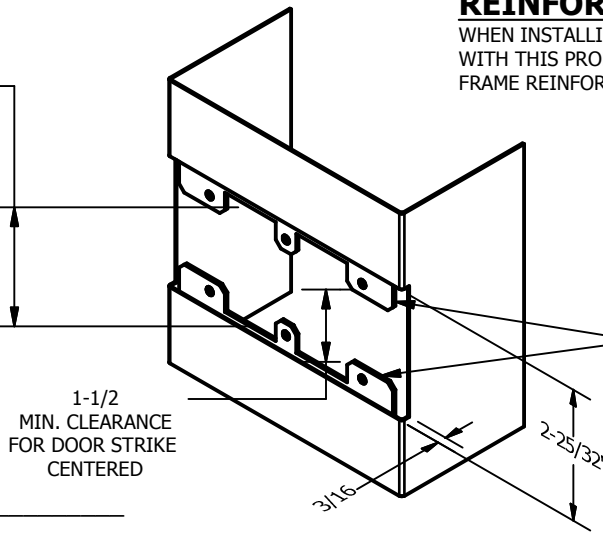

SP-CR605 CUSTOM DOUBLE LIPPED STRIKE AND RESCUE STOP

FOR 1-3/4" CENTER HUNG DOOR W/ MORTISE LOCK, NO DEADBOLT, 10-1/8" FRAME

**ABH DOOR STOP COVER DIMENSIONS
MAY NOT MATCH OTHER MANUFACTURERS**

REINFORCEMENT:

WHEN INSTALLING IN METAL FRAME, REINFORCEMENT IS **NEEDED** WITH THIS PRODUCT, CUSTOMER OR MANUFACTURER TO SUPPLY FRAME REINFORCEMENT WITH LATCH BOLT CLEARANCE

2-5/16
MIN. CLEARANCE
FOR DOOR STOP COVER
CENTERED

1-1/2
MIN. CLEARANCE
FOR DOOR STRIKE
CENTERED

(2) REINFORCEMENT PLATES
SUPPLIED BY DOOR FRAME
MANUFACTURER

NOTE:

1. HORIZONTAL CENTERLINE OF PLATE TO MATCH HORIZONTAL CENTERLINE OF CUTOUT.
2. SCREWS 8-32 X 3/8" UNDERCUT F.H.M.S.
3. R.H. DOOR SHOWN, L.H. OPPOSITE