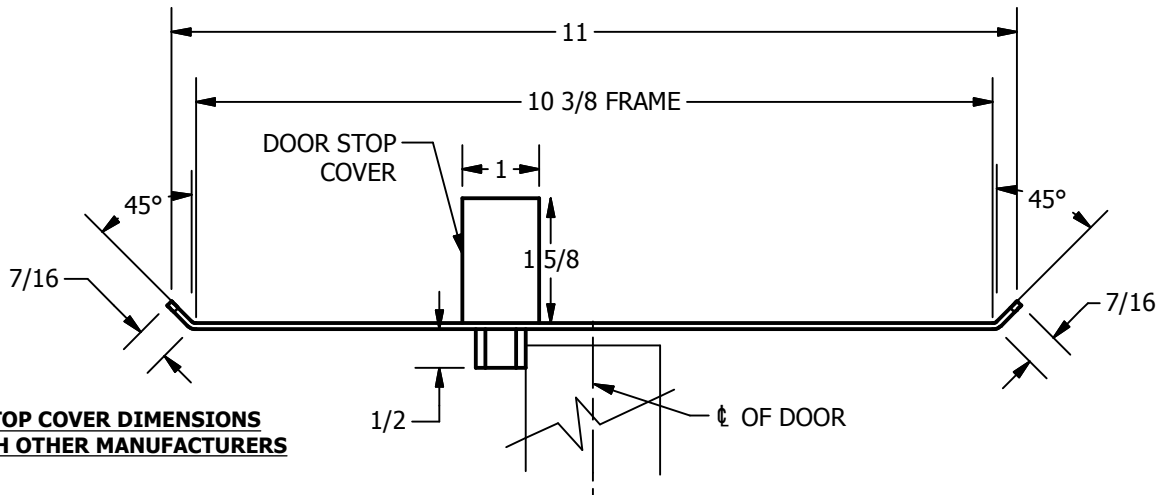

# SP-CR607 CUSTOM DOUBLE LIPPED STRIKE AND RESCUE STOP

FOR 1-3/4" CENTER HUNG DOOR W/ MORTISE LOCK, NO DEADBOLT, 10-3/8" FRAME

**ABH DOOR STOP COVER DIMENSIONS  
MAY NOT MATCH OTHER MANUFACTURERS**

## REINFORCEMENT:

WHEN INSTALLING IN METAL FRAME, REINFORCEMENT IS **NEEDED** WITH THIS PRODUCT, CUSTOMER OR MANUFACTURER TO SUPPLY FRAME REINFORCEMENT WITH LATCH BOLT CLEARANCE

2-5/16  
MIN. CLEARANCE  
FOR DOOR STOP COVER  
CENTERED

### NOTE:

1. HORIZONTAL CENTERLINE OF PLATE TO MATCH HORIZONTAL CENTERLINE OF CUTOUT.
2. SCREWS 8-32 X 3/8" UNDERCUT F.H.M.S.
3. R.H. DOOR SHOWN, L.H. OPPOSITE

**CUT-OUT FOR  
METAL JAMB**

ORDER #: \_\_\_\_\_  
ORDER DATE: \_\_\_\_\_  
CUSTOMER: \_\_\_\_\_  
CUSTOMER PO#: \_\_\_\_\_  
MATERIAL: \_\_\_\_\_  
QUANTITY: \_\_\_\_\_