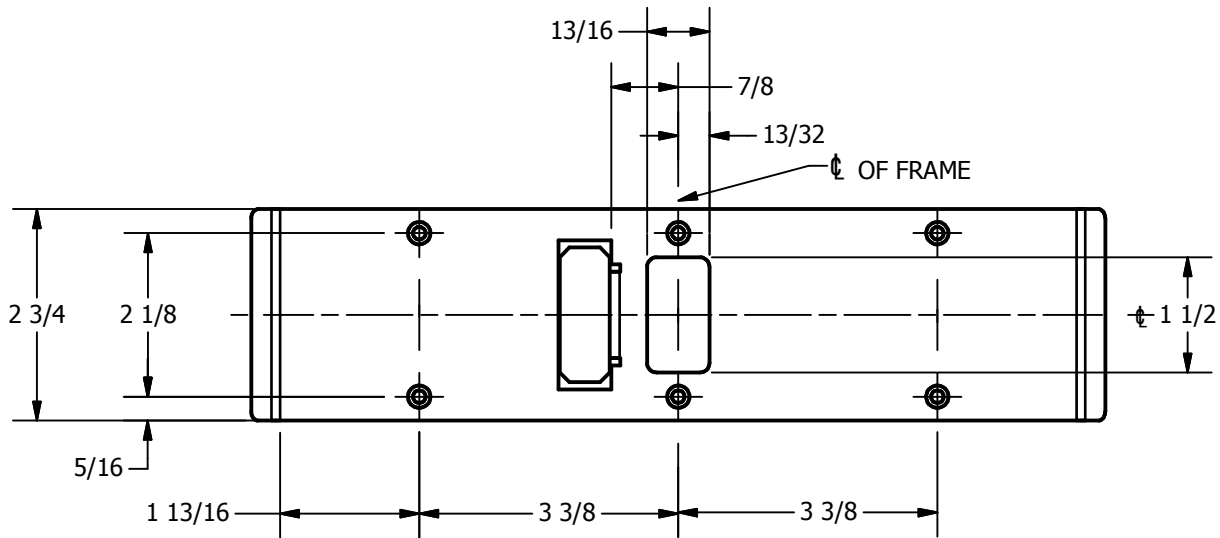

# SP-CR607 CUSTOM DOUBLE LIPPED STRIKE AND RESCUE STOP

FOR 1-3/4" CENTER HUNG DOOR W/ MORTISE LOCK, NO DEADBOLT, 10-3/8" FRAME

**ABH DOOR STOP COVER DIMENSIONS  
MAY NOT MATCH OTHER MANUFACTURERS**

## REINFORCEMENT:

WHEN INSTALLING IN METAL FRAME, REINFORCEMENT IS **NEEDED** WITH THIS PRODUCT, CUSTOMER OR MANUFACTURER TO SUPPLY FRAME REINFORCEMENT WITH LATCH BOLT CLEARANCE

2-5/16  
MIN. CLEARANCE  
FOR DOOR STOP COVER  
CENTERED

### NOTE:

1. HORIZONTAL CENTERLINE OF PLATE TO MATCH HORIZONTAL CENTERLINE OF CUTOUT.
2. SCREWS 8-32 X 3/8" UNDERCUT F.H.M.S.
3. R.H. DOOR SHOWN, L.H. OPPOSITE

**CUT-OUT FOR  
METAL JAMB**

ORDER #: \_\_\_\_\_  
ORDER DATE: \_\_\_\_\_  
CUSTOMER: \_\_\_\_\_  
CUSTOMER PO#: \_\_\_\_\_  
MATERIAL: \_\_\_\_\_  
QUANTITY: \_\_\_\_\_