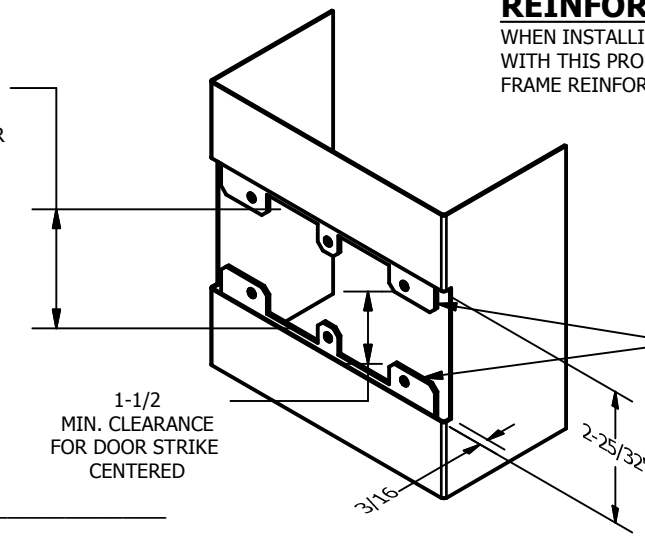

# SP-CR607 CUSTOM DOUBLE LIPPED STRIKE AND RESCUE STOP

FOR 1-3/4" CENTER HUNG DOOR W/ MORTISE LOCK, NO DEADBOLT, 10-3/8" FRAME

**ABH DOOR STOP COVER DIMENSIONS  
MAY NOT MATCH OTHER MANUFACTURERS**

## REINFORCEMENT:

WHEN INSTALLING IN METAL FRAME, REINFORCEMENT IS **NEEDED** WITH THIS PRODUCT, CUSTOMER OR MANUFACTURER TO SUPPLY FRAME REINFORCEMENT WITH LATCH BOLT CLEARANCE

2-5/16  
MIN. CLEARANCE  
FOR DOOR STOP COVER  
CENTERED

(2) REINFORCEMENT PLATES  
SUPPLIED BY DOOR FRAME  
MANUFACTURER

### NOTE:

1. HORIZONTAL CENTERLINE OF PLATE TO MATCH HORIZONTAL CENTERLINE OF CUTOUT.
2. SCREWS 8-32 X 3/8" UNDERCUT F.H.M.S.
3. R.H. DOOR SHOWN, L.H. OPPOSITE

**CUT-OUT FOR  
METAL JAMB**

ORDER #: \_\_\_\_\_  
ORDER DATE: \_\_\_\_\_  
CUSTOMER: \_\_\_\_\_  
CUSTOMER PO#: \_\_\_\_\_  
MATERIAL: \_\_\_\_\_  
QUANTITY: \_\_\_\_\_