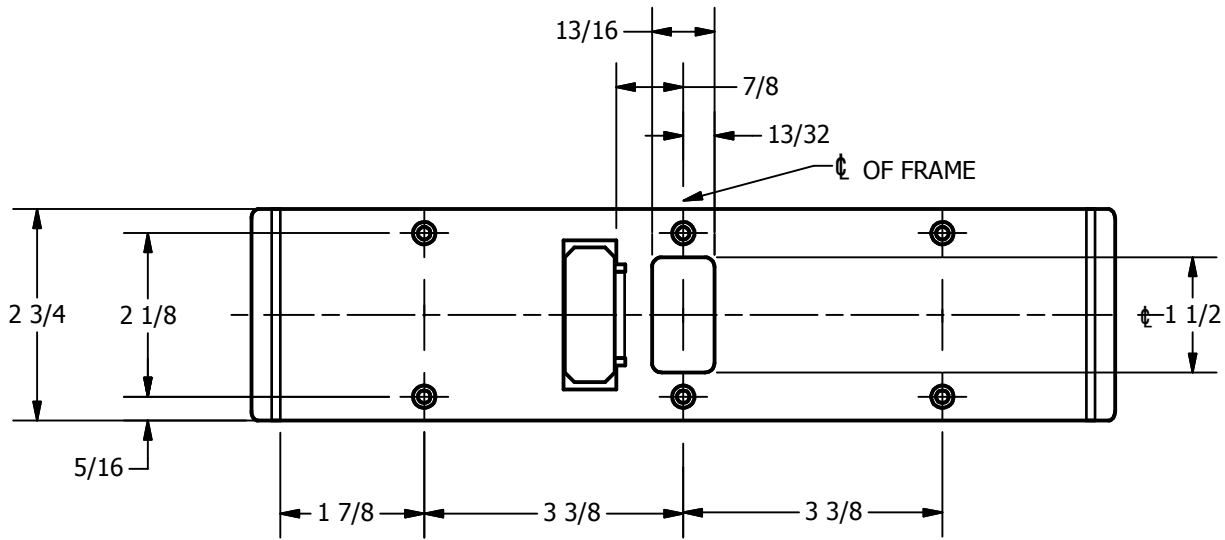

SP-CR608 CUSTOM DOUBLE LIPPED STRIKE AND RESCUE STOP

FOR 1-3/4" CENTER HUNG DOOR W/ MORTISE LOCK, NO DEADBOLT, 10-1/2" FRAME

**ABH DOOR STOP COVER DIMENSIONS
MAY NOT MATCH OTHER MANUFACTURERS**

REINFORCEMENT:

WHEN INSTALLING IN METAL FRAME, REINFORCEMENT IS **NEEDED** WITH THIS PRODUCT, CUSTOMER OR MANUFACTURER TO SUPPLY FRAME REINFORCEMENT WITH LATCH BOLT CLEARANCE

2-5/16
MIN. CLEARANCE
FOR DOOR STOP COVER
CENTERED

(2) REINFORCEMENT PLATES
SUPPLIED BY DOOR FRAME
MANUFACTURER

NOTE:

1. HORIZONTAL CENTERLINE OF PLATE TO MATCH HORIZONTAL CENTERLINE OF CUTOUT.
2. SCREWS 8-32 X 3/8" UNDERCUT F.H.M.S.
3. R.H. DOOR SHOWN, L.H. OPPOSITE