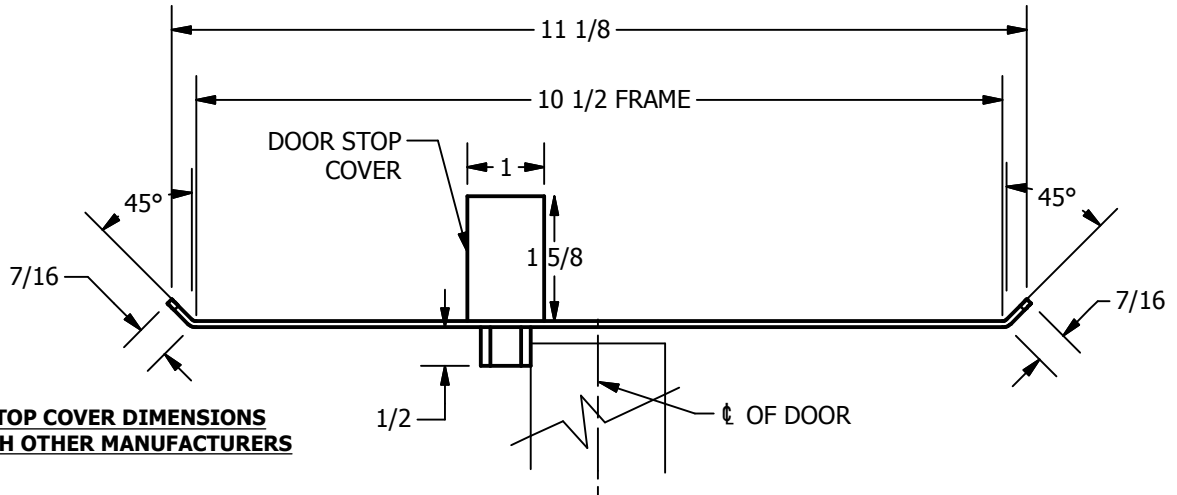

SP-CR608 CUSTOM DOUBLE LIPPED STRIKE AND RESCUE STOP

FOR 1-3/4" CENTER HUNG DOOR W/ MORTISE LOCK, NO DEADBOLT, 10-1/2" FRAME

**ABH DOOR STOP COVER DIMENSIONS
MAY NOT MATCH OTHER MANUFACTURERS**

REINFORCEMENT:

WHEN INSTALLING IN METAL FRAME, REINFORCEMENT IS **NEEDED** WITH THIS PRODUCT, CUSTOMER OR MANUFACTURER TO SUPPLY FRAME REINFORCEMENT WITH LATCH BOLT CLEARANCE

2-5/16
MIN. CLEARANCE
FOR DOOR STOP COVER
CENTERED

(2) REINFORCEMENT PLATES
SUPPLIED BY DOOR FRAME
MANUFACTURER

NOTE:

1. HORIZONTAL CENTERLINE OF PLATE TO MATCH HORIZONTAL CENTERLINE OF CUTOUT.
2. SCREWS 8-32 X 3/8" UNDERCUT F.H.M.S.
3. R.H. DOOR SHOWN, L.H. OPPOSITE