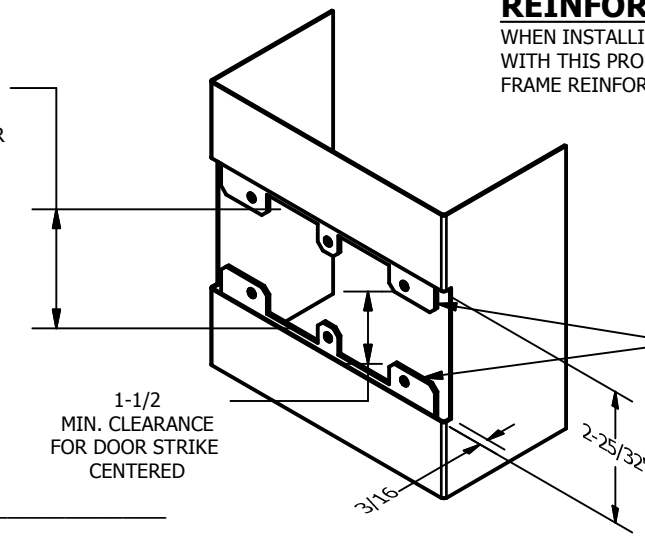

SP-CR608 CUSTOM DOUBLE LIPPED STRIKE AND RESCUE STOP

FOR 1-3/4" CENTER HUNG DOOR W/ MORTISE LOCK, NO DEADBOLT, 10-1/2" FRAME

**ABH DOOR STOP COVER DIMENSIONS
MAY NOT MATCH OTHER MANUFACTURERS**

REINFORCEMENT:

WHEN INSTALLING IN METAL FRAME, REINFORCEMENT IS **NEEDED** WITH THIS PRODUCT, CUSTOMER OR MANUFACTURER TO SUPPLY FRAME REINFORCEMENT WITH LATCH BOLT CLEARANCE

2-5/16
MIN. CLEARANCE
FOR DOOR STOP COVER
CENTERED

(2) REINFORCEMENT PLATES
SUPPLIED BY DOOR FRAME
MANUFACTURER

NOTE:

1. HORIZONTAL CENTERLINE OF PLATE TO MATCH HORIZONTAL CENTERLINE OF CUTOUT.
2. SCREWS 8-32 X 3/8" UNDERCUT F.H.M.S.
3. R.H. DOOR SHOWN, L.H. OPPOSITE