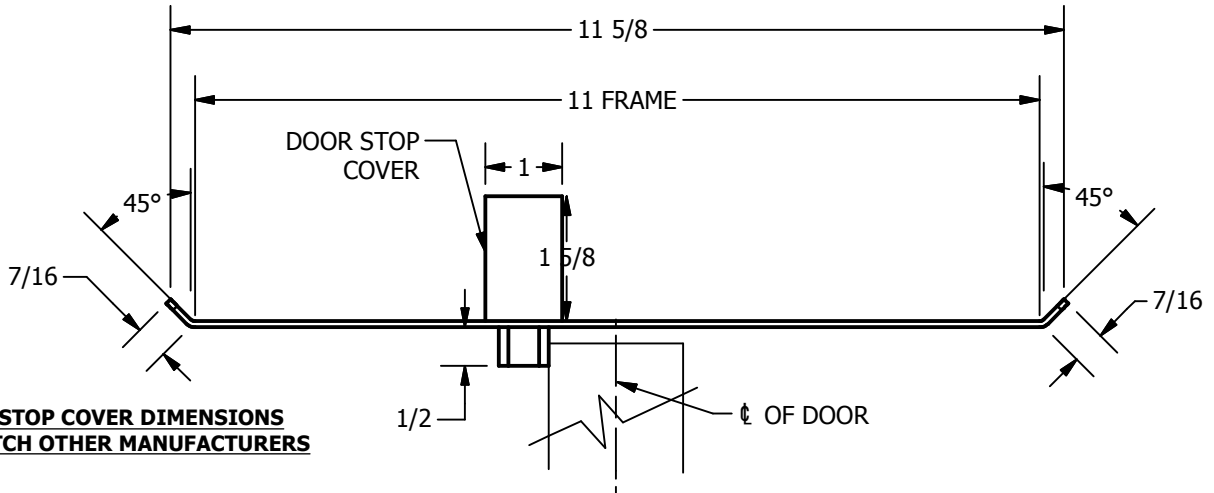

# SP-CR612 CUSTOM DOUBLE LIPPED STRIKE AND RESCUE STOP

FOR 1-3/4" CENTER HUNG DOOR W/ MORTISE LOCK, NO DEADBOLT, 11" FRAME

**ABH DOOR STOP COVER DIMENSIONS  
MAY NOT MATCH OTHER MANUFACTURERS**

## NOTE:

1. HORIZONTAL CENTERLINE OF PLATE TO MATCH HORIZONTAL CENTERLINE OF CUTOUT.
2. SCREWS 8-32 X 3/8" UNDERCUT F.H.M.S.
3. R.H. DOOR SHOWN, L.H. OPPOSITE

**CUT-OUT FOR  
METAL JAMB**

ORDER #: \_\_\_\_\_  
ORDER DATE: \_\_\_\_\_  
CUSTOMER: \_\_\_\_\_  
CUSTOMER PO#: \_\_\_\_\_  
MATERIAL: \_\_\_\_\_  
QUANTITY: \_\_\_\_\_