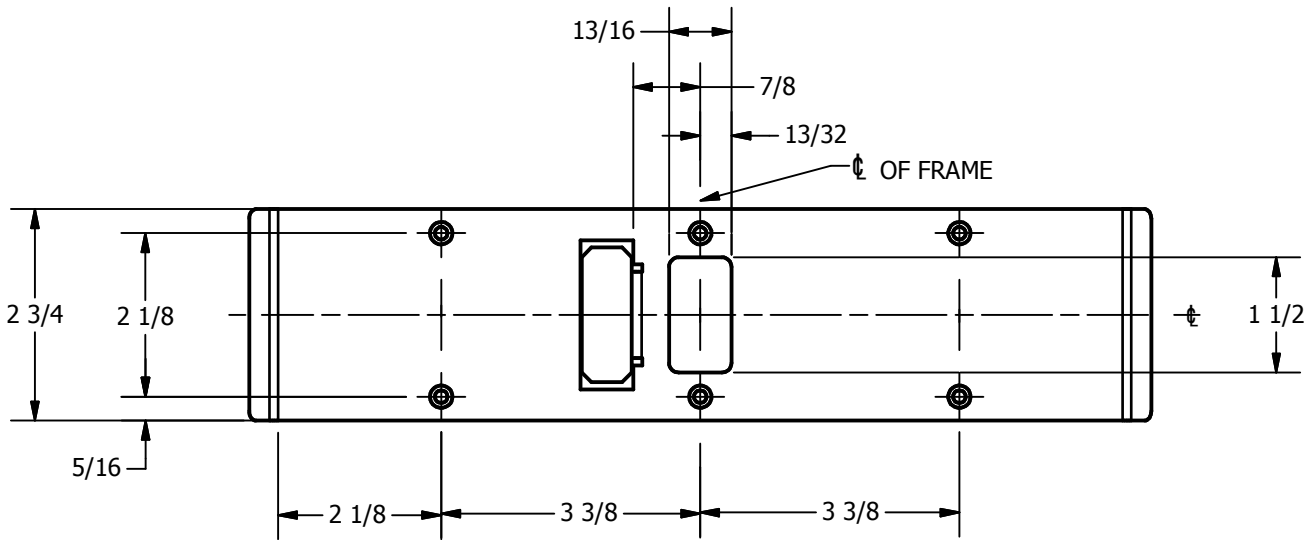

# SP-CR612 CUSTOM DOUBLE LIPPED STRIKE AND RESCUE STOP

FOR 1-3/4" CENTER HUNG DOOR W/ MORTISE LOCK, NO DEADBOLT, 11" FRAME

**ABH DOOR STOP COVER DIMENSIONS  
MAY NOT MATCH OTHER MANUFACTURERS**

## REINFORCEMENT:

WHEN INSTALLING IN METAL FRAME, REINFORCEMENT IS **NEEDED** WITH THIS PRODUCT, CUSTOMER OR MANUFACTURER TO SUPPLY FRAME REINFORCEMENT WITH LATCH BOLT CLEARANCE

2-5/16  
MIN. CLEARANCE  
FOR DOOR STOP COVER  
CENTERED

1-1/2  
MIN. CLEARANCE  
FOR DOOR STRIKE  
CENTERED

(2) REINFORCEMENT PLATES  
SUPPLIED BY DOOR FRAME  
MANUFACTURER

## NOTE:

1. HORIZONTAL CENTERLINE OF PLATE TO MATCH HORIZONTAL CENTERLINE OF CUTOUT.
2. SCREWS 8-32 X 3/8" UNDERCUT F.H.M.S.
3. R.H. DOOR SHOWN, L.H. OPPOSITE

**CUT-OUT FOR  
METAL JAMB**

ORDER #: \_\_\_\_\_  
ORDER DATE: \_\_\_\_\_  
CUSTOMER: \_\_\_\_\_  
CUSTOMER PO#: \_\_\_\_\_  
MATERIAL: \_\_\_\_\_  
QUANTITY: \_\_\_\_\_