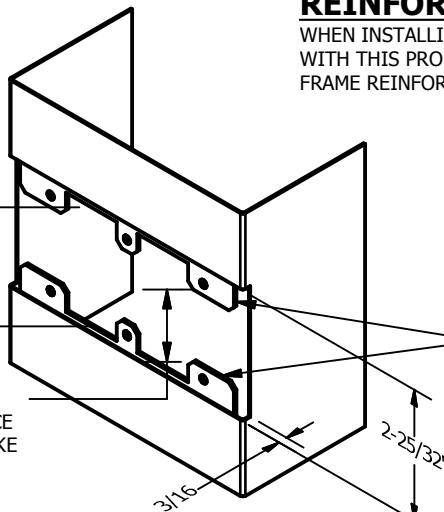

REINFORCEMENT:

WHEN INSTALLING IN METAL FRAME, REINFORCEMENT IS **NEEDED** WITH THIS PRODUCT, CUSTOMER OR MANUFACTURER TO SUPPLY FRAME REINFORCEMENT WITH LATCH BOLT CLEARANCE

2-5/16
MIN. CLEARANCE
FOR DOOR STOP COVER
CENTERED

1-1/2
MIN. CLEARANCE
FOR DOOR STRIKE
CENTERED