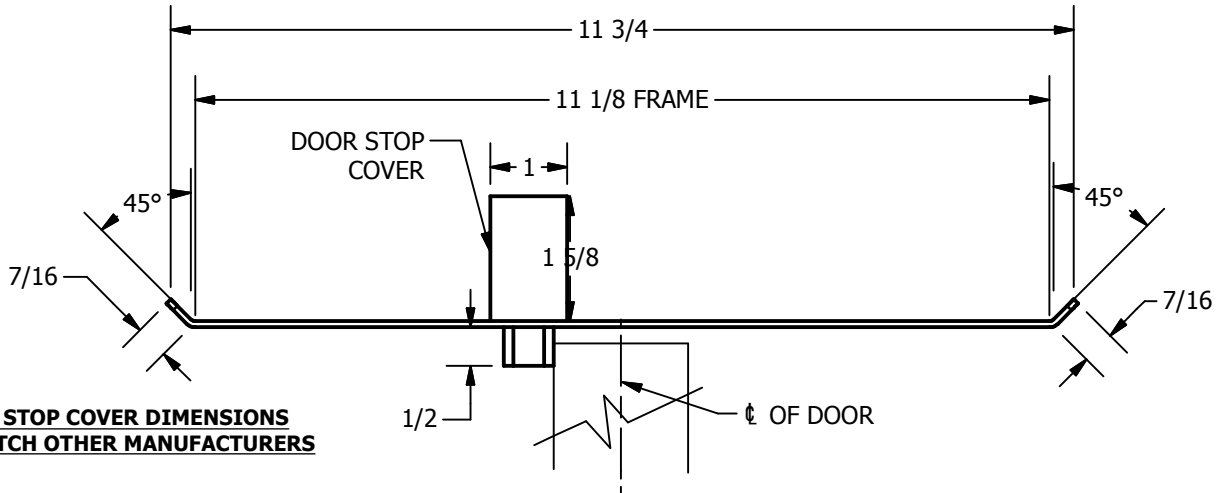

# SP-CR613 CUSTOM DOUBLE LIPPED STRIKE AND RESCUE STOP

FOR 1-3/4" CENTER HUNG DOOR W/ MORTISE LOCK, NO DEADBOLT, 11-1/8" FRAME

**ABH DOOR STOP COVER DIMENSIONS  
MAY NOT MATCH OTHER MANUFACTURERS**

## NOTE:

1. HORIZONTAL CENTERLINE OF PLATE TO MATCH HORIZONTAL CENTERLINE OF CUTOUT.
2. SCREWS 8-32 X 3/8" UNDERCUT F.H.M.S.
3. R.H. DOOR SHOWN, L.H. OPPOSITE

**CUT-OUT FOR  
METAL JAMB**

ORDER #: \_\_\_\_\_