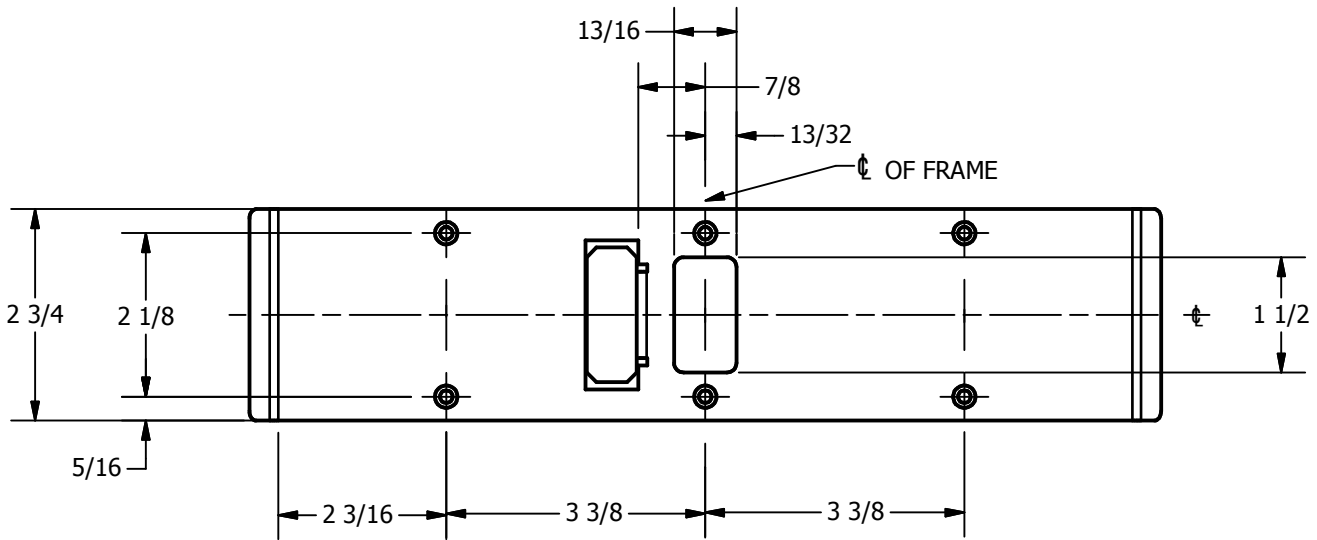

# SP-CR613 CUSTOM DOUBLE LIPPED STRIKE AND RESCUE STOP

FOR 1-3/4" CENTER HUNG DOOR W/ MORTISE LOCK, NO DEADBOLT, 11-1/8" FRAME

**ABH DOOR STOP COVER DIMENSIONS  
MAY NOT MATCH OTHER MANUFACTURERS**

## REINFORCEMENT:

WHEN INSTALLING IN METAL FRAME, REINFORCEMENT IS **NEEDED** WITH THIS PRODUCT, CUSTOMER OR MANUFACTURER TO SUPPLY FRAME REINFORCEMENT WITH LATCH BOLT CLEARANCE

2-5/16  
MIN. CLEARANCE  
FOR DOOR STOP COVER  
CENTERED

## NOTE:

1. HORIZONTAL CENTERLINE OF PLATE TO MATCH HORIZONTAL CENTERLINE OF CUTOUT.
2. SCREWS 8-32 X 3/8" UNDERCUT F.H.M.S.
3. R.H. DOOR SHOWN, L.H. OPPOSITE

**CUT-OUT FOR  
METAL JAMB**

ORDER #: \_\_\_\_\_