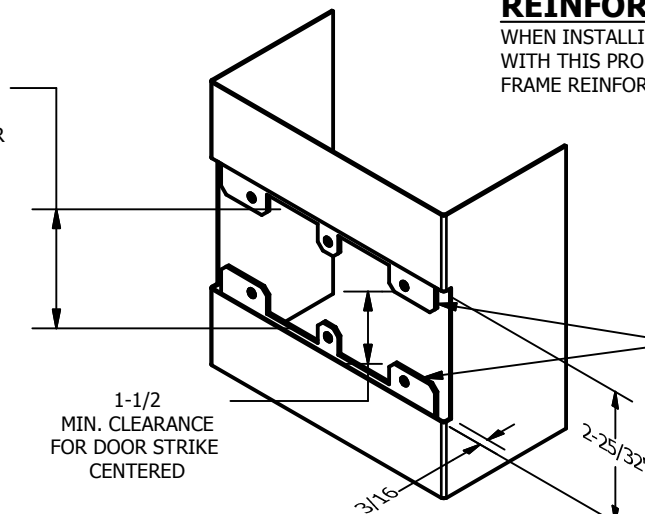

# SP-CR613 CUSTOM DOUBLE LIPPED STRIKE AND RESCUE STOP

FOR 1-3/4" CENTER HUNG DOOR W/ MORTISE LOCK, NO DEADBOLT, 11-1/8" FRAME

**ABH DOOR STOP COVER DIMENSIONS  
MAY NOT MATCH OTHER MANUFACTURERS**

## REINFORCEMENT:

WHEN INSTALLING IN METAL FRAME, REINFORCEMENT IS **NEEDED** WITH THIS PRODUCT, CUSTOMER OR MANUFACTURER TO SUPPLY FRAME REINFORCEMENT WITH LATCH BOLT CLEARANCE

2-5/16  
MIN. CLEARANCE  
FOR DOOR STOP COVER  
CENTERED

## NOTE:

1. HORIZONTAL CENTERLINE OF PLATE TO MATCH HORIZONTAL CENTERLINE OF CUTOUT.
2. SCREWS 8-32 X 3/8" UNDERCUT F.H.M.S.
3. R.H. DOOR SHOWN, L.H. OPPOSITE

**CUT-OUT FOR  
METAL JAMB**

ORDER #: \_\_\_\_\_