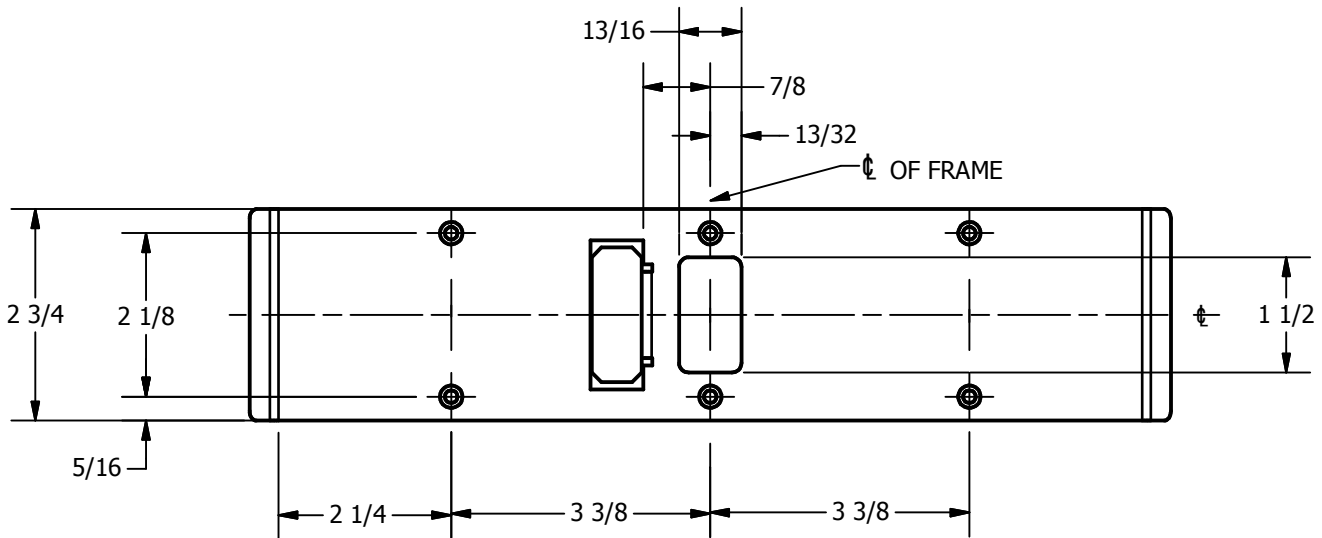

SP-CR614 CUSTOM DOUBLE LIPPED STRIKE AND RESCUE STOP

FOR 1-3/4" CENTER HUNG DOOR W/ MORTISE LOCK, NO DEADBOLT, 11-1/4" FRAME

**ABH DOOR STOP COVER DIMENSIONS
MAY NOT MATCH OTHER MANUFACTURERS**

REINFORCEMENT:

WHEN INSTALLING IN METAL FRAME, REINFORCEMENT IS **NEEDED** WITH THIS PRODUCT, CUSTOMER OR MANUFACTURER TO SUPPLY FRAME REINFORCEMENT WITH LATCH BOLT CLEARANCE

2-5/16
MIN. CLEARANCE
FOR DOOR STOP COVER
CENTERED

(2) REINFORCEMENT PLATES
SUPPLIED BY DOOR FRAME
MANUFACTURER

NOTE:

1. HORIZONTAL CENTERLINE OF PLATE TO MATCH HORIZONTAL CENTERLINE OF CUTOUT.
2. SCREWS 8-32 X 3/8" UNDERCUT F.H.M.S.
3. R.H. DOOR SHOWN, L.H. OPPOSITE