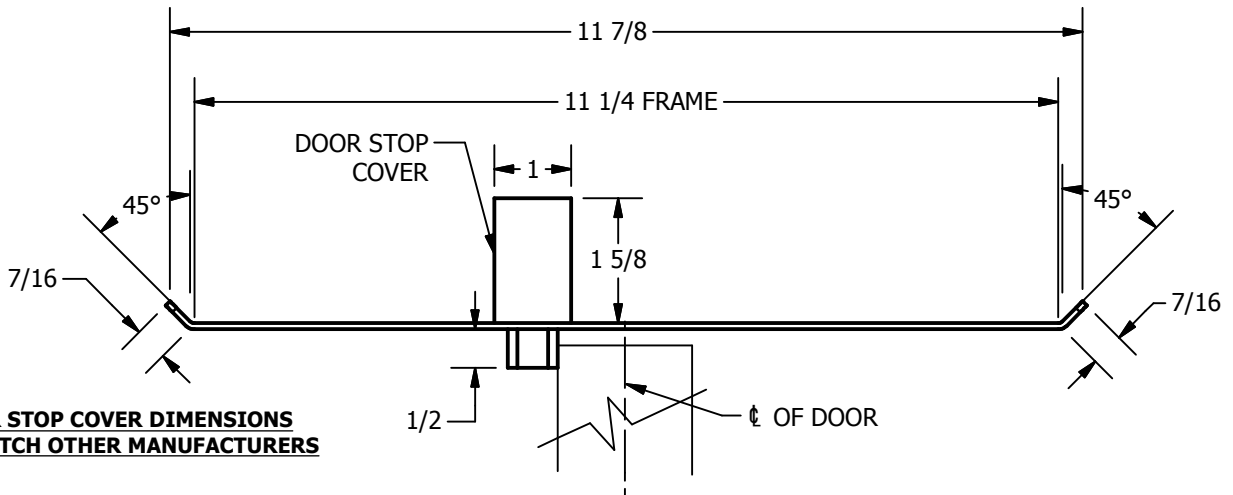

SP-CR614 CUSTOM DOUBLE LIPPED STRIKE AND RESCUE STOP

FOR 1-3/4" CENTER HUNG DOOR W/ MORTISE LOCK, NO DEADBOLT, 11-1/4" FRAME

**ABH DOOR STOP COVER DIMENSIONS
MAY NOT MATCH OTHER MANUFACTURERS**

REINFORCEMENT:

(2) REINFORCEMENT PLATES
SUPPLIED BY DOOR FRAME
MANUFACTURER

NOTE:

1. HORIZONTAL CENTERLINE OF PLATE TO MATCH HORIZONTAL CENTERLINE OF CUTOUT.
2. SCREWS 8-32 X 3/8" UNDERCUT F.H.M.S.
3. R.H. DOOR SHOWN, L.H. OPPOSITE