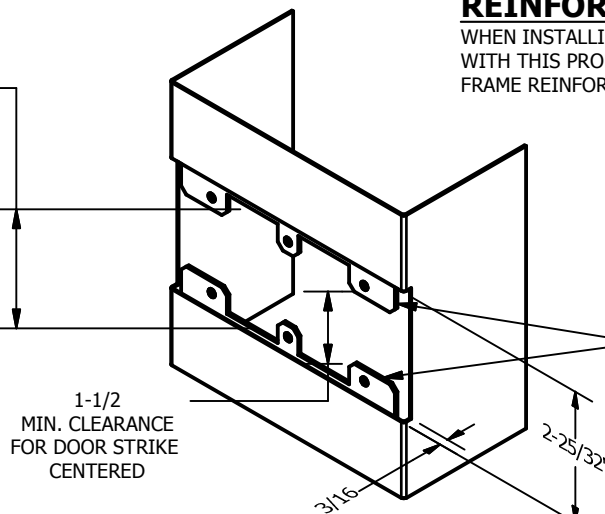

SP-CR614 CUSTOM DOUBLE LIPPED STRIKE AND RESCUE STOP

FOR 1-3/4" CENTER HUNG DOOR W/ MORTISE LOCK, NO DEADBOLT, 11-1/4" FRAME

**ABH DOOR STOP COVER DIMENSIONS
MAY NOT MATCH OTHER MANUFACTURERS**

REINFORCEMENT:

WHEN INSTALLING IN METAL FRAME, REINFORCEMENT IS **NEEDED** WITH THIS PRODUCT, CUSTOMER OR MANUFACTURER TO SUPPLY FRAME REINFORCEMENT WITH LATCH BOLT CLEARANCE

2-5/16
MIN. CLEARANCE
FOR DOOR STOP COVER
CENTERED

(2) REINFORCEMENT PLATES
SUPPLIED BY DOOR FRAME
MANUFACTURER

NOTE:

1. HORIZONTAL CENTERLINE OF PLATE TO MATCH HORIZONTAL CENTERLINE OF CUTOUT.
2. SCREWS 8-32 X 3/8" UNDERCUT F.H.M.S.
3. R.H. DOOR SHOWN, L.H. OPPOSITE