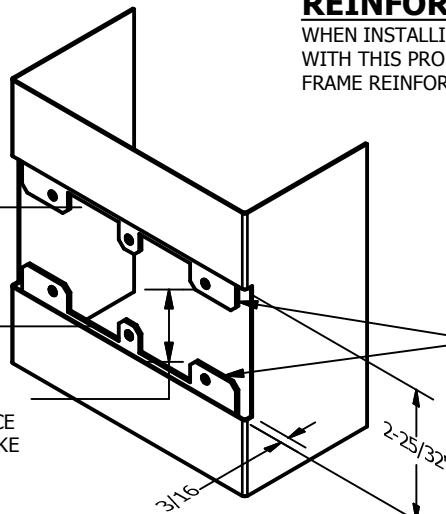

REINFORCEMENT:

WHEN INSTALLING IN METAL FRAME, REINFORCEMENT IS **NEEDED** WITH THIS PRODUCT, CUSTOMER OR MANUFACTURER TO SUPPLY FRAME REINFORCEMENT WITH LATCH BOLT CLEARANCE

2-5/16
MIN. CLEARANCE
FOR DOOR STOP COVER
CENTERED

1-1/2
MIN. CLEARANCE
FOR DOOR STRIKE
CENTERED