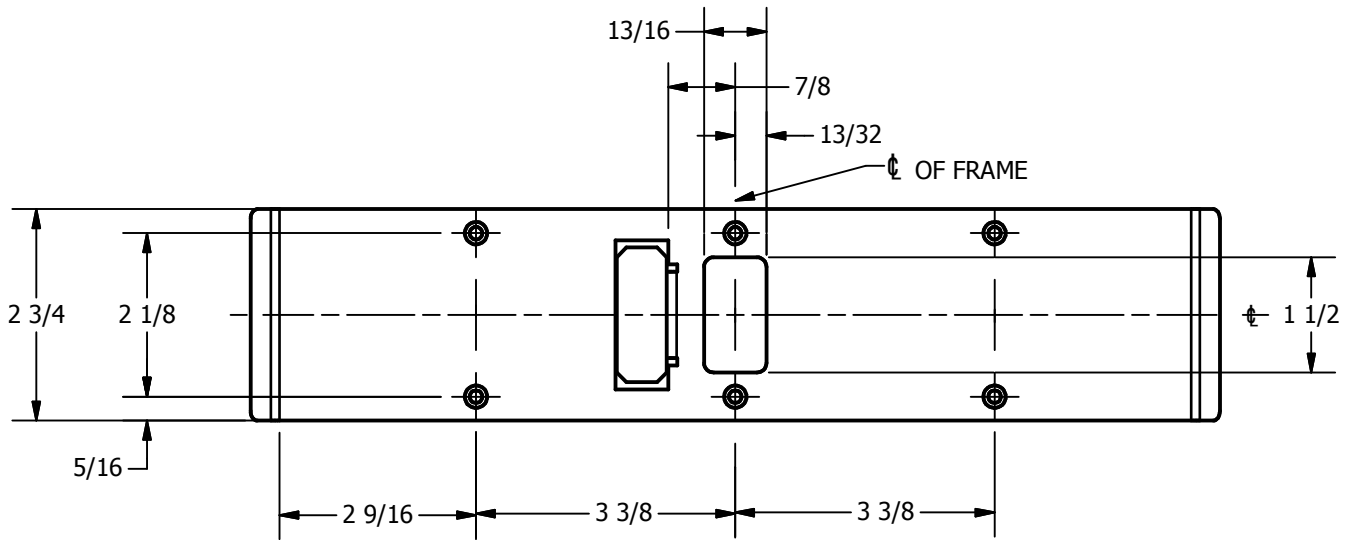

# SP-CR619 CUSTOM DOUBLE LIPPED STRIKE AND RESCUE STOP

FOR 1-3/4" CENTER HUNG DOOR W/ MORTISE LOCK, NO DEADBOLT, 11-7/8" FRAME

**ABH DOOR STOP COVER DIMENSIONS  
MAY NOT MATCH OTHER MANUFACTURERS**

## REINFORCEMENT:

WHEN INSTALLING IN METAL FRAME, REINFORCEMENT IS **NEEDED** WITH THIS PRODUCT, CUSTOMER OR MANUFACTURER TO SUPPLY FRAME REINFORCEMENT WITH LATCH BOLT CLEARANCE

2-5/16  
MIN. CLEARANCE  
FOR DOOR STOP COVER  
CENTERED

### NOTE:

1. HORIZONTAL CENTERLINE OF PLATE TO MATCH HORIZONTAL CENTERLINE OF CUTOUT.
2. SCREWS 8-32 X 3/8" UNDERCUT F.H.M.S.
3. R.H. DOOR SHOWN, L.H. OPPOSITE

ORDER #: \_\_\_\_\_  
 ORDER DATE: \_\_\_\_\_  
 CUSTOMER: \_\_\_\_\_  
 CUSTOMER PO#: \_\_\_\_\_  
 MATERIAL: \_\_\_\_\_  
 QUANTITY: \_\_\_\_\_