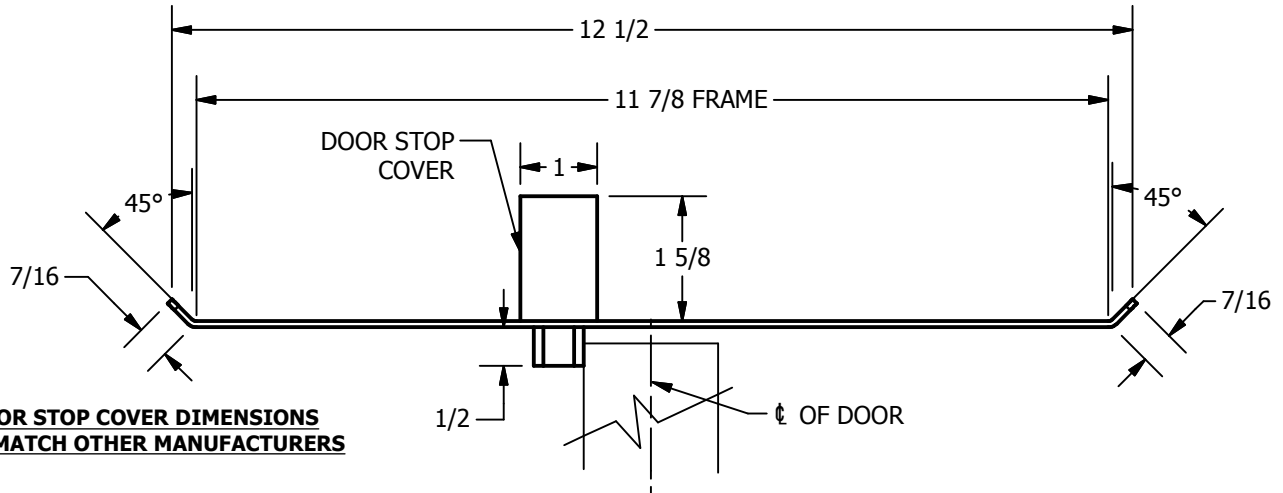

# SP-CR619 CUSTOM DOUBLE LIPPED STRIKE AND RESCUE STOP

FOR 1-3/4" CENTER HUNG DOOR W/ MORTISE LOCK, NO DEADBOLT, 11-7/8" FRAME

**ABH DOOR STOP COVER DIMENSIONS  
MAY NOT MATCH OTHER MANUFACTURERS**

### NOTE:

1. HORIZONTAL CENTERLINE OF PLATE TO MATCH HORIZONTAL CENTERLINE OF CUTOUT.
2. SCREWS 8-32 X 3/8" UNDERCUT F.H.M.S.
3. R.H. DOOR SHOWN, L.H. OPPOSITE

ORDER #: \_\_\_\_\_  
 ORDER DATE: \_\_\_\_\_  
 CUSTOMER: \_\_\_\_\_  
 CUSTOMER PO#: \_\_\_\_\_  
 MATERIAL: \_\_\_\_\_  
 QUANTITY: \_\_\_\_\_