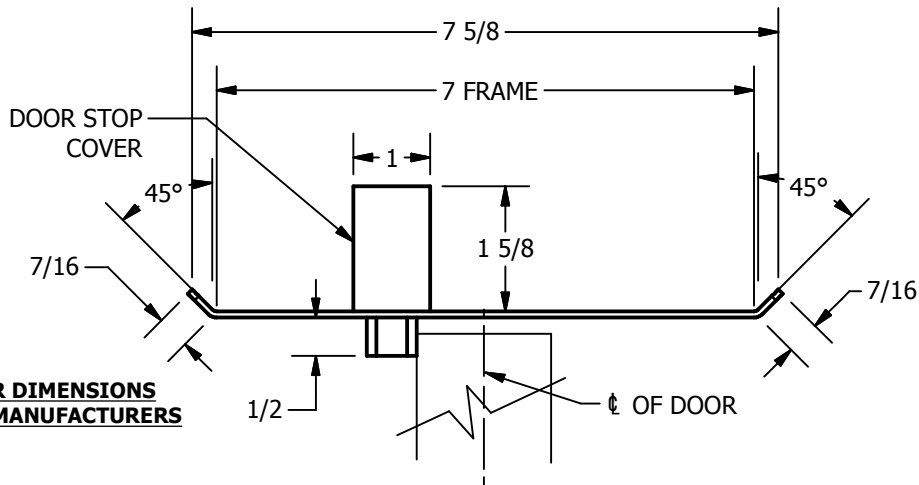

# SP-CR642 CUSTOM DOUBLE LIPPED STRIKE AND RESCUE STOP

FOR 1-3/4" CENTER HUNG DOOR, MORTISE LOCK W/DEAD BOLT, 7" FRAME

**ABH DOOR STOP COVER DIMENSIONS  
MAY NOT MATCH OTHER MANUFACTURERS**

## REINFORCEMENT:

WHEN INSTALLING IN METAL FRAME, REINFORCEMENT IS **NEEDED** WITH THIS PRODUCT, CUSTOMER OR MANUFACTURER TO SUPPLY FRAME REINFORCEMENT WITH LATCH BOLT CLEARANCE

2-5/16  
MIN. CLEARANCE  
FOR DOOR STOP COVER  
CENTERED

### NOTE:

1. HORIZONTAL CENTERLINE OF PLATE TO MATCH HORIZONTAL CENTERLINE OF CUTOUT.
2. SCREWS 8-32 X 3/8" UNDERCUT F.H.M.S.
3. R.H. DOOR SHOWN, L.H. OPPOSITE