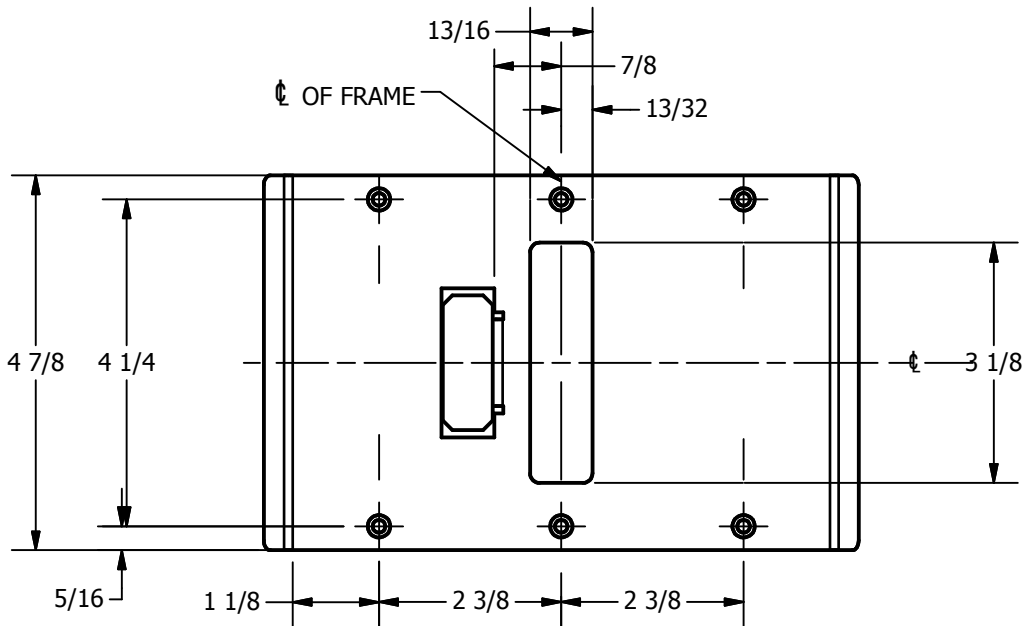

# SP-CR642 CUSTOM DOUBLE LIPPED STRIKE AND RESCUE STOP

FOR 1-3/4" CENTER HUNG DOOR, MORTISE LOCK W/DEAD BOLT, 7" FRAME

**ABH DOOR STOP COVER DIMENSIONS  
MAY NOT MATCH OTHER MANUFACTURERS**

## REINFORCEMENT:

WHEN INSTALLING IN METAL FRAME, REINFORCEMENT IS **NEEDED** WITH THIS PRODUCT, CUSTOMER OR MANUFACTURER TO SUPPLY FRAME REINFORCEMENT WITH LATCH BOLT CLEARANCE

2-5/16  
MIN. CLEARANCE  
FOR DOOR STOP COVER  
CENTERED

1-1/2  
MIN. CLEARANCE  
FOR DOOR STRIKE  
CENTERED

(2) REINFORCEMENT PLATES  
SUPPLIED BY DOOR FRAME  
MANUFACTURER

### NOTE:

1. HORIZONTAL CENTERLINE OF PLATE TO MATCH HORIZONTAL CENTERLINE OF CUTOUT.
2. SCREWS 8-32 X 3/8" UNDERCUT F.H.M.S.
3. R.H. DOOR SHOWN, L.H. OPPOSITE