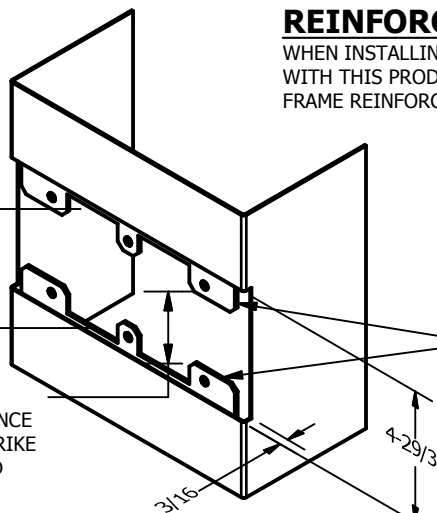

REINFORCEMENT:

WHEN INSTALLING IN METAL FRAME, REINFORCEMENT IS **NEEDED** WITH THIS PRODUCT, CUSTOMER OR MANUFACTURER TO SUPPLY FRAME REINFORCEMENT WITH LATCH BOLT CLEARANCE

2-5/16
MIN. CLEARANCE
FOR DOOR STOP COVER
CENTERED

1-1/2
MIN. CLEARANCE
FOR DOOR STRIKE
CENTERED