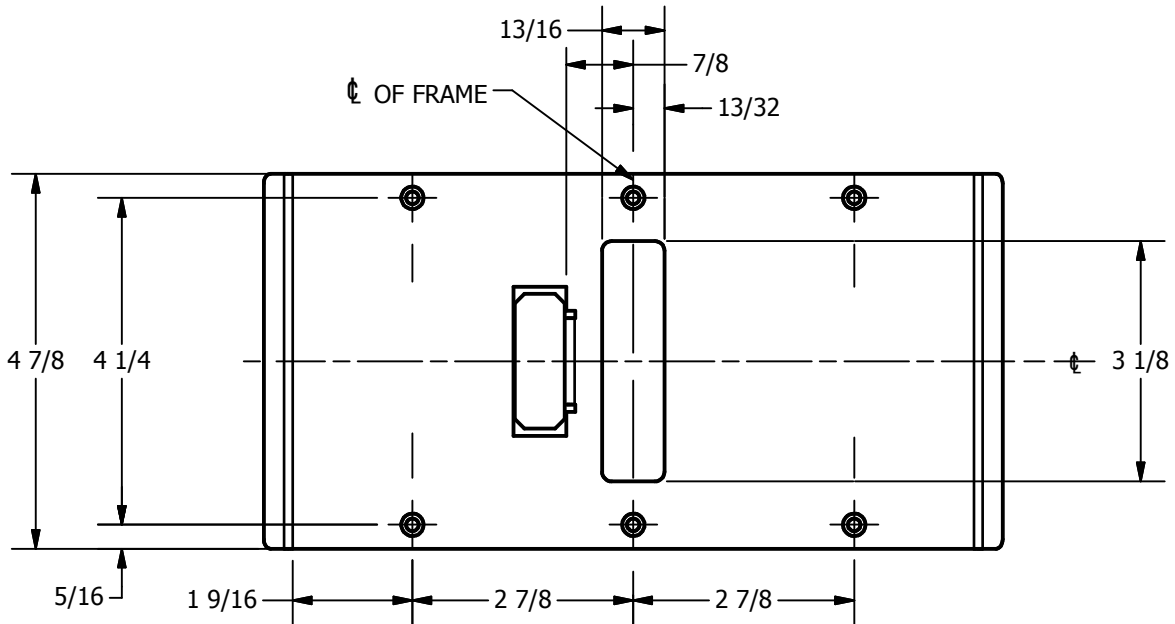

SP-CR657 CUSTOM DOUBLE LIPPED STRIKE AND RESCUE STOP

FOR 1-3/4" CENTER HUNG DOOR, MORTISE LOCK W/DEAD BOLT, 8-7/8" FRAME

**ABH DOOR STOP COVER DIMENSIONS
MAY NOT MATCH OTHER MANUFACTURERS**

REINFORCEMENT:

WHEN INSTALLING IN METAL FRAME, REINFORCEMENT IS **NEEDED** WITH THIS PRODUCT, CUSTOMER OR MANUFACTURER TO SUPPLY FRAME REINFORCEMENT WITH LATCH BOLT CLEARANCE

2-5/16
MIN. CLEARANCE
FOR DOOR STOP COVER
CENTERED

1-1/2
MIN. CLEARANCE
FOR DOOR STRIKE
CENTERED

(2) REINFORCEMENT PLATES
SUPPLIED BY DOOR FRAME
MANUFACTURER

NOTE:

1. HORIZONTAL CENTERLINE OF PLATE TO MATCH HORIZONTAL CENTERLINE OF CUTOUT.
2. SCREWS 8-32 X 3/8" UNDERCUT F.H.M.S.
3. R.H. DOOR SHOWN, L.H. OPPOSITE