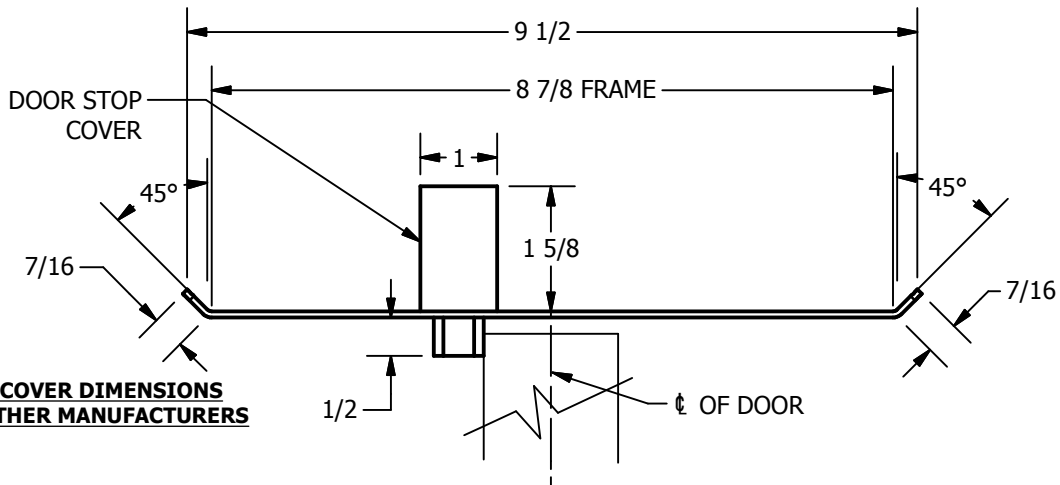

SP-CR657 CUSTOM DOUBLE LIPPED STRIKE AND RESCUE STOP

FOR 1-3/4" CENTER HUNG DOOR, MORTISE LOCK W/DEAD BOLT, 8-7/8" FRAME

**ABH DOOR STOP COVER DIMENSIONS
MAY NOT MATCH OTHER MANUFACTURERS**

REINFORCEMENT:

WHEN INSTALLING IN METAL FRAME, REINFORCEMENT IS **NEEDED** WITH THIS PRODUCT, CUSTOMER OR MANUFACTURER TO SUPPLY FRAME REINFORCEMENT WITH LATCH BOLT CLEARANCE

2-5/16
MIN. CLEARANCE
FOR DOOR STOP COVER
CENTERED

1-1/2
MIN. CLEARANCE
FOR DOOR STRIKE
CENTERED

(2) REINFORCEMENT PLATES
SUPPLIED BY DOOR FRAME
MANUFACTURER

NOTE:

1. HORIZONTAL CENTERLINE OF PLATE TO MATCH HORIZONTAL CENTERLINE OF CUTOUT.
2. SCREWS 8-32 X 3/8" UNDERCUT F.H.M.S.
3. R.H. DOOR SHOWN, L.H. OPPOSITE