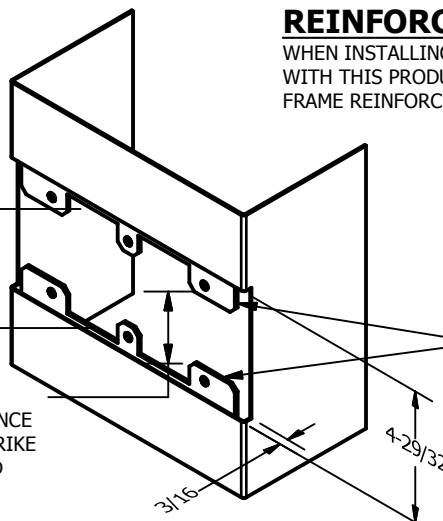

SP-CR657 CUSTOM DOUBLE LIPPED STRIKE AND RESCUE STOP

FOR 1-3/4" CENTER HUNG DOOR, MORTISE LOCK W/DEAD BOLT, 8-7/8" FRAME

**ABH DOOR STOP COVER DIMENSIONS
MAY NOT MATCH OTHER MANUFACTURERS**

REINFORCEMENT:

WHEN INSTALLING IN METAL FRAME, REINFORCEMENT IS **NEEDED** WITH THIS PRODUCT, CUSTOMER OR MANUFACTURER TO SUPPLY FRAME REINFORCEMENT WITH LATCH BOLT CLEARANCE

2-5/16
MIN. CLEARANCE
FOR DOOR STOP COVER
CENTERED

1-1/2
MIN. CLEARANCE
FOR DOOR STRIKE
CENTERED

(2) REINFORCEMENT PLATES
SUPPLIED BY DOOR FRAME
MANUFACTURER

NOTE:

1. HORIZONTAL CENTERLINE OF PLATE TO MATCH HORIZONTAL CENTERLINE OF CUTOUT.
2. SCREWS 8-32 X 3/8" UNDERCUT F.H.M.S.
3. R.H. DOOR SHOWN, L.H. OPPOSITE