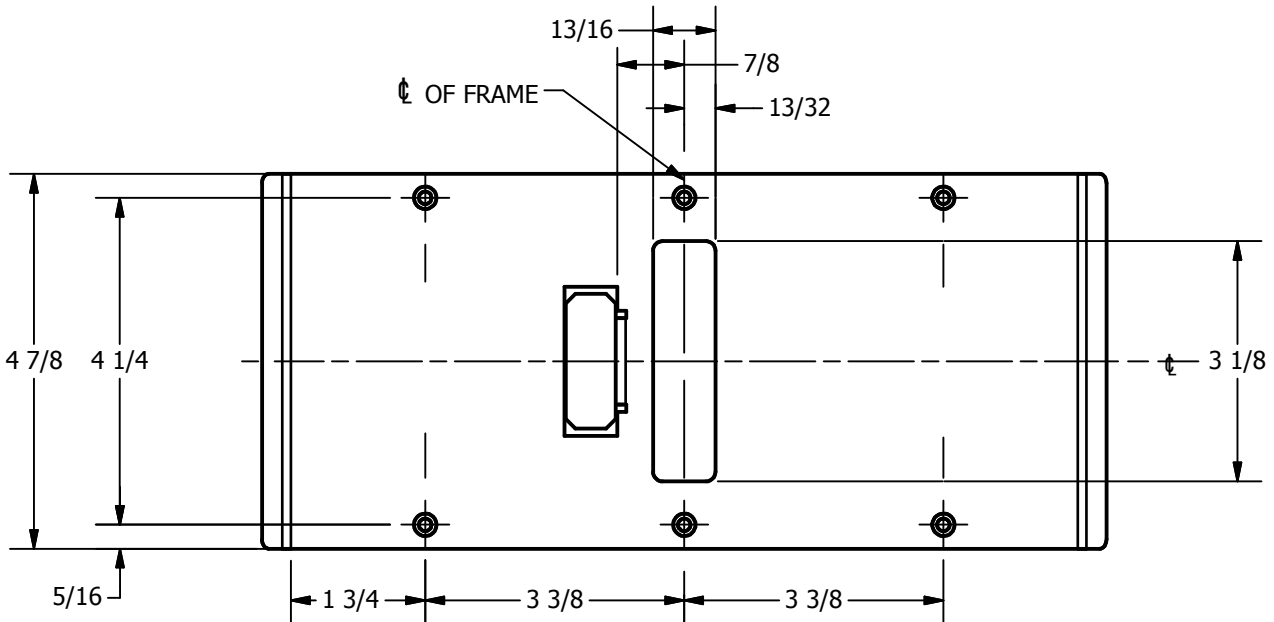

SP-CR668 CUSTOM DOUBLE LIPPED STRIKE AND RESCUE STOP

FOR 1-3/4" CENTER HUNG DOOR, MORTISE LOCK W/DEAD BOLT, 10-1/4" FRAME

**ABH DOOR STOP COVER DIMENSIONS
MAY NOT MATCH OTHER MANUFACTURERS**

REINFORCEMENT:

WHEN INSTALLING IN METAL FRAME, REINFORCEMENT IS **NEEDED** WITH THIS PRODUCT, CUSTOMER OR MANUFACTURER TO SUPPLY FRAME REINFORCEMENT WITH LATCH BOLT CLEARANCE

2-5/16
MIN. CLEARANCE
FOR DOOR STOP COVER
CENTERED

1-1/2
MIN. CLEARANCE
FOR DOOR STRIKE
CENTERED

(2) REINFORCEMENT PLATES
SUPPLIED BY DOOR FRAME
MANUFACTURER

NOTE:

1. HORIZONTAL CENTERLINE OF PLATE TO MATCH HORIZONTAL CENTERLINE OF CUTOUT.
2. SCREWS 8-32 X 3/8" UNDERCUT F.H.M.S.
3. R.H. DOOR SHOWN, L.H. OPPOSITE