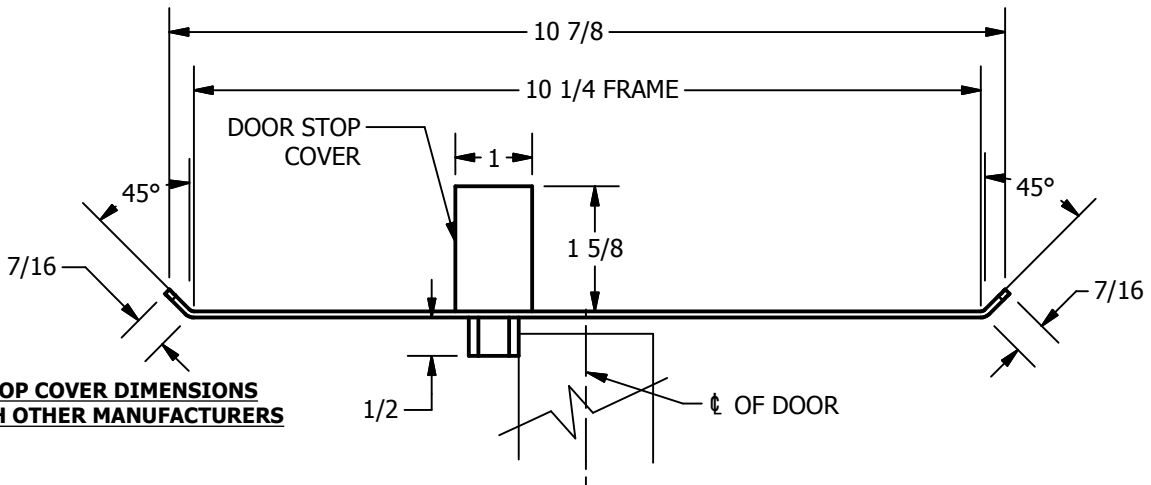

SP-CR668 CUSTOM DOUBLE LIPPED STRIKE AND RESCUE STOP

FOR 1-3/4" CENTER HUNG DOOR, MORTISE LOCK W/DEAD BOLT, 10-1/4" FRAME

**ABH DOOR STOP COVER DIMENSIONS
MAY NOT MATCH OTHER MANUFACTURERS**

REINFORCEMENT:

WHEN INSTALLING IN METAL FRAME, REINFORCEMENT IS **NEEDED** WITH THIS PRODUCT, CUSTOMER OR MANUFACTURER TO SUPPLY FRAME REINFORCEMENT WITH LATCH BOLT CLEARANCE

2-5/16
MIN. CLEARANCE
FOR DOOR STOP COVER
CENTERED

1-1/2
MIN. CLEARANCE
FOR DOOR STRIKE
CENTERED

(2) REINFORCEMENT PLATES
SUPPLIED BY DOOR FRAME
MANUFACTURER

NOTE:

1. HORIZONTAL CENTERLINE OF PLATE TO MATCH HORIZONTAL CENTERLINE OF CUTOUT.
2. SCREWS 8-32 X 3/8" UNDERCUT F.H.M.S.
3. R.H. DOOR SHOWN, L.H. OPPOSITE