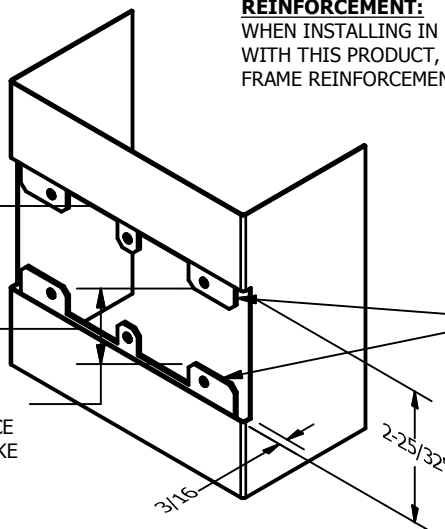

SP-CR764 CUSTOM DOUBLE LIPPED STRIKE AND RESCUE STOP

FOR 1-3/4" DOOR, 1/8" INSET, MORTISE LOCK, NO DEADBOLT, 7" FRAME

**ABH DOOR STOP COVER DIMENSIONS
MAY NOT MATCH OTHER MANUFACTURERS**

REINFORCEMENT:

WHEN INSTALLING IN METAL FRAME, REINFORCEMENT IS **NEEDED** WITH THIS PRODUCT, CUSTOMER OR MANUFACTURER TO SUPPLY FRAME REINFORCEMENT WITH LATCH BOLT CLEARANCE

2-5/16
MIN. CLEARANCE
FOR DOOR STOP COVER
CENTERED

1-1/2
MIN. CLEARANCE
FOR DOOR STRIKE
CENTERED

(2) REINFORCEMENT PLATES
SUPPLIED BY DOOR FRAME
MANUFACTURER

NOTE:

1. HORIZONTAL CENTERLINE OF PLATE TO MATCH HORIZONTAL CENTERLINE OF CUTOUT.
2. SCREWS 8-32 X 3/8" UNDERCUT F.H.M.S.
3. R.H. DOOR SHOWN, L.H. OPPOSITE