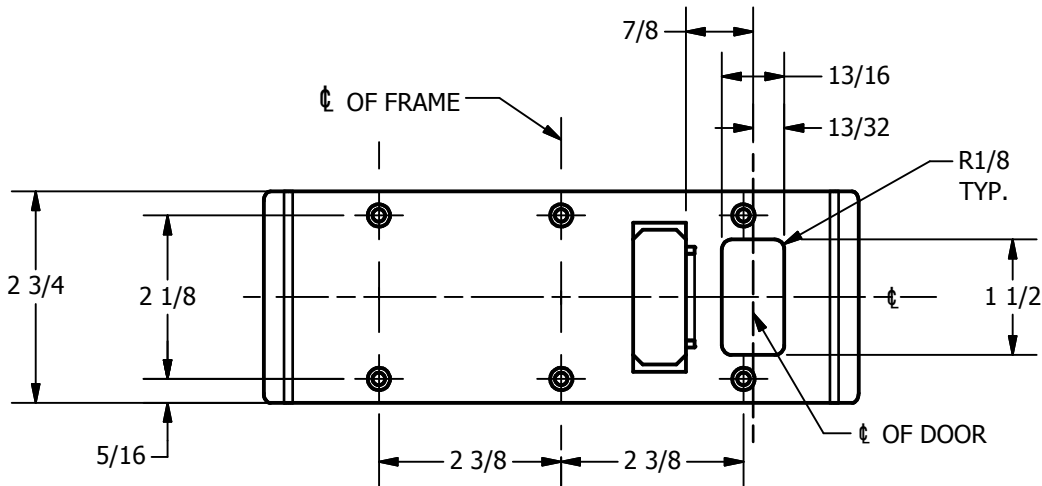

SP-CR764 CUSTOM DOUBLE LIPPED STRIKE AND RESCUE STOP

FOR 1-3/4" DOOR, 1/8" INSET, MORTISE LOCK, NO DEADBOLT, 7" FRAME

**ABH DOOR STOP COVER DIMENSIONS
MAY NOT MATCH OTHER MANUFACTURERS**

REINFORCEMENT:

WHEN INSTALLING IN METAL FRAME, REINFORCEMENT IS **NEEDED** WITH THIS PRODUCT, CUSTOMER OR MANUFACTURER TO SUPPLY FRAME REINFORCEMENT WITH LATCH BOLT CLEARANCE

2-5/16
MIN. CLEARANCE
FOR DOOR STOP COVER
CENTERED

1-1/2
MIN. CLEARANCE
FOR DOOR STRIKE
CENTERED

(2) REINFORCEMENT PLATES
SUPPLIED BY DOOR FRAME
MANUFACTURER

NOTE:

1. HORIZONTAL CENTERLINE OF PLATE TO MATCH HORIZONTAL CENTERLINE OF CUTOUT.
2. SCREWS 8-32 X 3/8" UNDERCUT F.H.M.S.
3. R.H. DOOR SHOWN, L.H. OPPOSITE