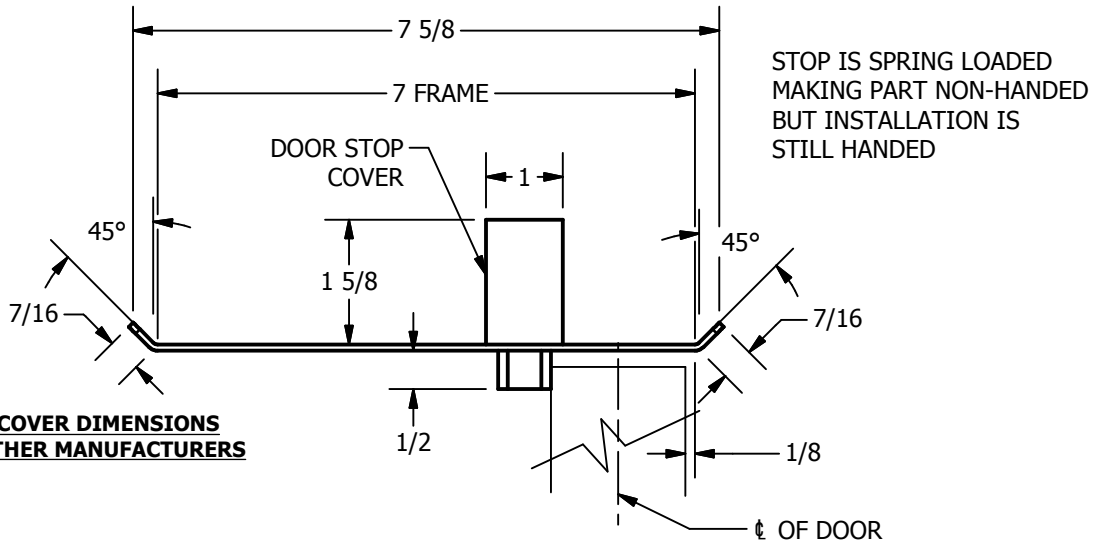

SP-CR764 CUSTOM DOUBLE LIPPED STRIKE AND RESCUE STOP

FOR 1-3/4" DOOR, 1/8" INSET, MORTISE LOCK, NO DEADBOLT, 7" FRAME

**ABH DOOR STOP COVER DIMENSIONS
MAY NOT MATCH OTHER MANUFACTURERS**

REINFORCEMENT:

WHEN INSTALLING IN METAL FRAME, REINFORCEMENT IS **NEEDED** WITH THIS PRODUCT, CUSTOMER OR MANUFACTURER TO SUPPLY FRAME REINFORCEMENT WITH LATCH BOLT CLEARANCE

2-5/16
MIN. CLEARANCE
FOR DOOR STOP COVER
CENTERED

1-1/2
MIN. CLEARANCE
FOR DOOR STRIKE
CENTERED

(2) REINFORCEMENT PLATES
SUPPLIED BY DOOR FRAME
MANUFACTURER

NOTE:

1. HORIZONTAL CENTERLINE OF PLATE TO MATCH HORIZONTAL CENTERLINE OF CUTOUT.
2. SCREWS 8-32 X 3/8" UNDERCUT F.H.M.S.
3. R.H. DOOR SHOWN, L.H. OPPOSITE