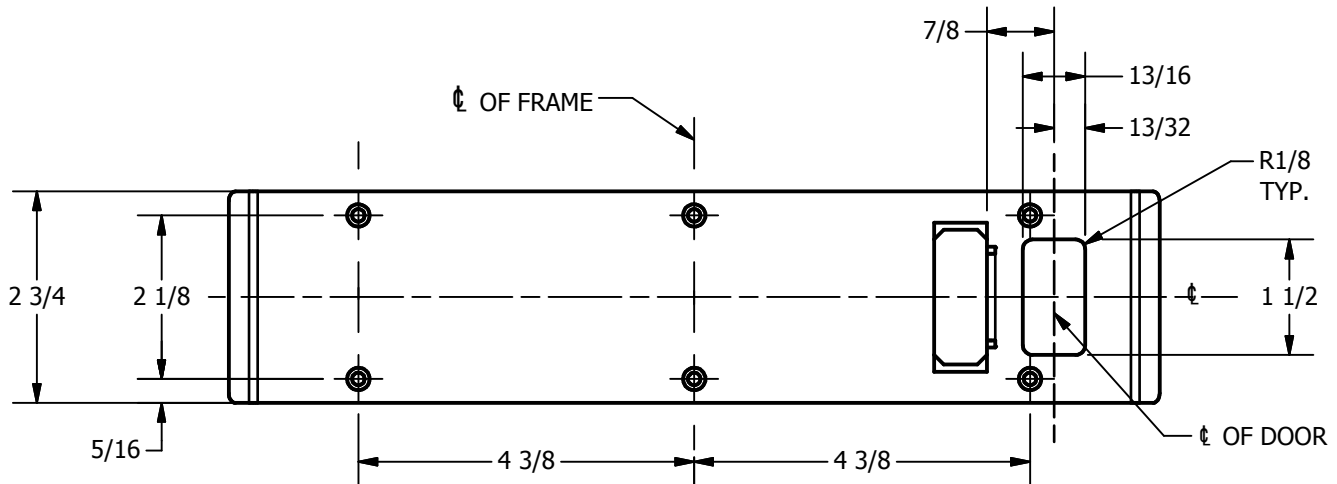

SP-CR799 CUSTOM DOUBLE LIPPED STRIKE AND RESCUE STOP

FOR 1-3/4" DOOR, 1/8" INSET, MORTISE LOCK, NO DEADBOLT, 11-3/8" FRAME

**ABH DOOR STOP COVER DIMENSIONS
MAY NOT MATCH OTHER MANUFACTURERS**

REINFORCEMENT:

WHEN INSTALLING IN METAL FRAME, REINFORCEMENT IS **NEEDED** WITH THIS PRODUCT, CUSTOMER OR MANUFACTURER TO SUPPLY FRAME REINFORCEMENT WITH LATCH BOLT CLEARANCE

2-5/16
MIN. CLEARANCE
FOR DOOR STOP COVER
CENTERED

1-1/2
MIN. CLEARANCE
FOR DOOR STRIKE
CENTERED

(2) REINFORCEMENT PLATES
SUPPLIED BY DOOR FRAME
MANUFACTURER

NOTE:

1. HORIZONTAL CENTERLINE OF PLATE TO MATCH HORIZONTAL CENTERLINE OF CUTOUT.
2. SCREWS 8-32 X 3/8" UNDERCUT F.H.M.S.
3. R.H. DOOR SHOWN, L.H. OPPOSITE