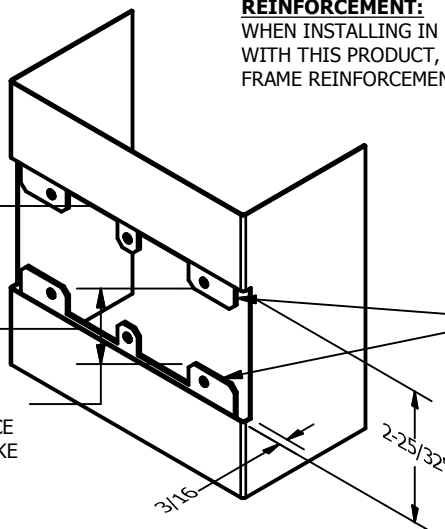

SP-CR799 CUSTOM DOUBLE LIPPED STRIKE AND RESCUE STOP

FOR 1-3/4" DOOR, 1/8" INSET, MORTISE LOCK, NO DEADBOLT, 11-3/8" FRAME

**ABH DOOR STOP COVER DIMENSIONS
MAY NOT MATCH OTHER MANUFACTURERS**

REINFORCEMENT:

WHEN INSTALLING IN METAL FRAME, REINFORCEMENT IS **NEEDED** WITH THIS PRODUCT, CUSTOMER OR MANUFACTURER TO SUPPLY FRAME REINFORCEMENT WITH LATCH BOLT CLEARANCE

2-5/16
MIN. CLEARANCE
FOR DOOR STOP COVER
CENTERED

1-1/2
MIN. CLEARANCE
FOR DOOR STRIKE
CENTERED

(2) REINFORCEMENT PLATES
SUPPLIED BY DOOR FRAME
MANUFACTURER

NOTE:

1. HORIZONTAL CENTERLINE OF PLATE TO MATCH HORIZONTAL CENTERLINE OF CUTOUT.
2. SCREWS 8-32 X 3/8" UNDERCUT F.H.M.S.
3. R.H. DOOR SHOWN, L.H. OPPOSITE