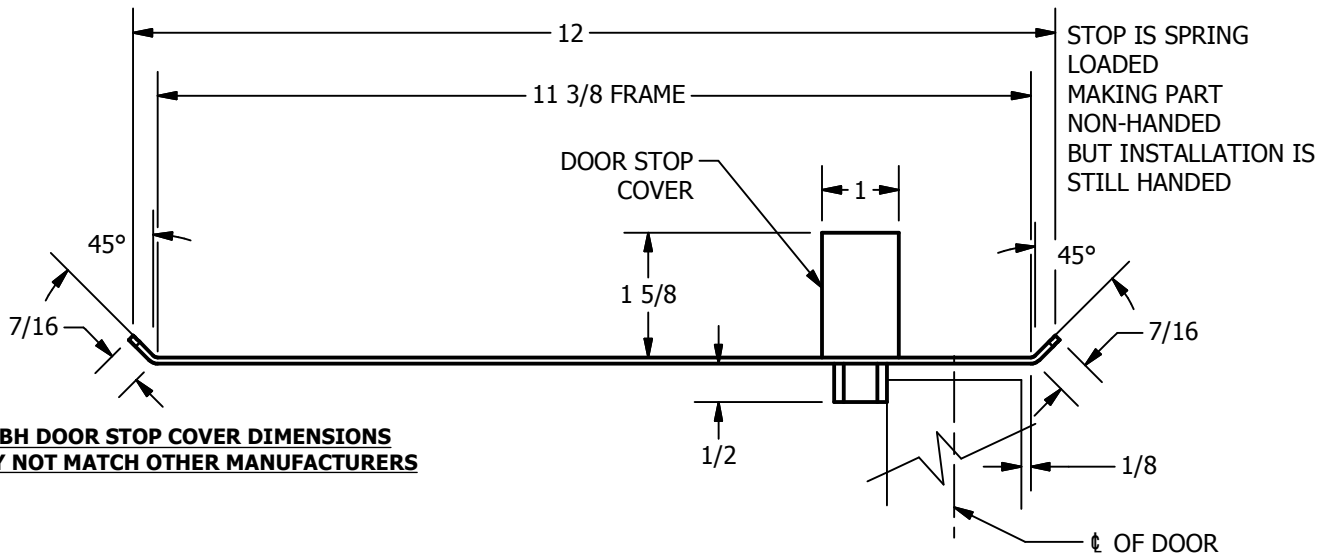

SP-CR799 CUSTOM DOUBLE LIPPED STRIKE AND RESCUE STOP

FOR 1-3/4" DOOR, 1/8" INSET, MORTISE LOCK, NO DEADBOLT, 11-3/8" FRAME

**ABH DOOR STOP COVER DIMENSIONS
MAY NOT MATCH OTHER MANUFACTURERS**

REINFORCEMENT:

WHEN INSTALLING IN METAL FRAME, REINFORCEMENT IS **NEEDED** WITH THIS PRODUCT, CUSTOMER OR MANUFACTURER TO SUPPLY FRAME REINFORCEMENT WITH LATCH BOLT CLEARANCE

2-5/16
MIN. CLEARANCE
FOR DOOR STOP COVER
CENTERED

1-1/2
MIN. CLEARANCE
FOR DOOR STRIKE
CENTERED

(2) REINFORCEMENT PLATES
SUPPLIED BY DOOR FRAME
MANUFACTURER

NOTE:

1. HORIZONTAL CENTERLINE OF PLATE TO MATCH HORIZONTAL CENTERLINE OF CUTOUT.
2. SCREWS 8-32 X 3/8" UNDERCUT F.H.M.S.
3. R.H. DOOR SHOWN, L.H. OPPOSITE