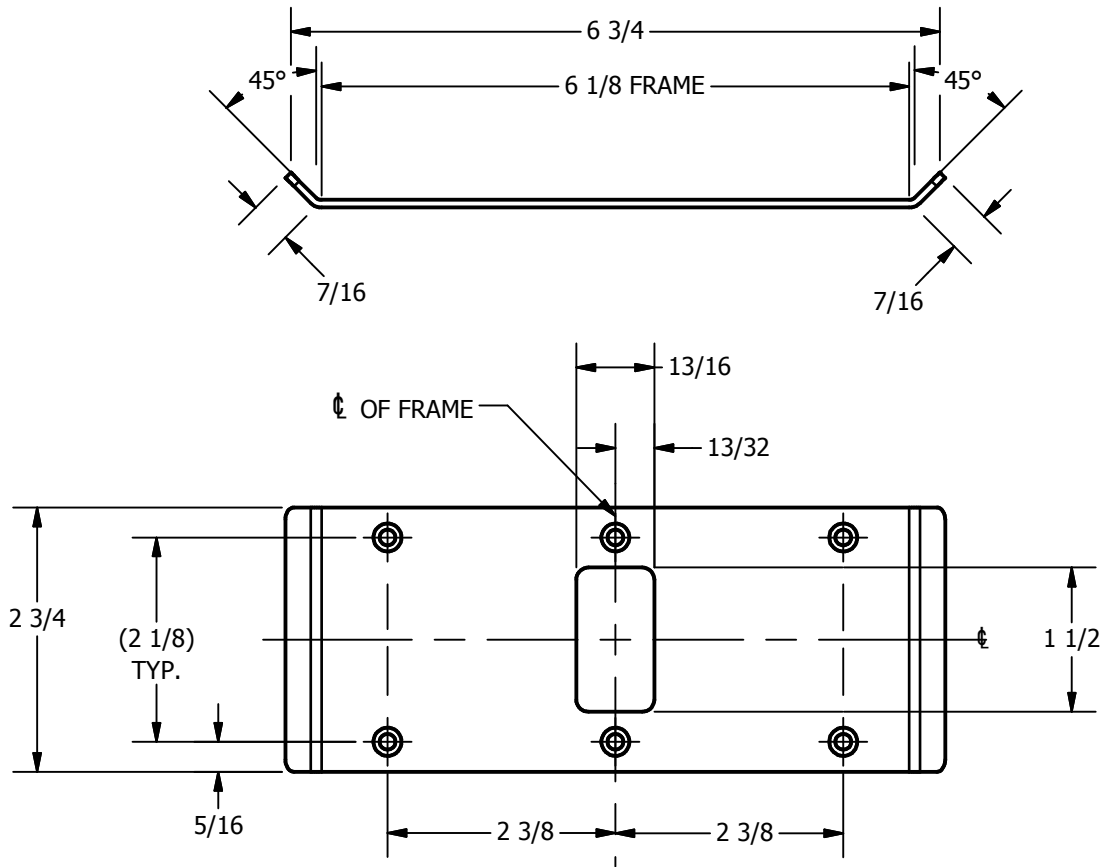

SP-DS5073 CUSTOM DOUBLE LIPPED STRIKE
 FOR 1-3/4" CENTER HUNG DOOR, MORTISE LOCK, NO DEADBOLT, 6-1/8" FRAME

REINFORCEMENT:

WHEN INSTALLING IN METAL FRAME, REINFORCEMENT IS **NEEDED** WITH THIS PRODUCT, CUSTOMER OR MANUFACTURER TO SUPPLY FRAME REINFORCEMENT WITH LATCH BOLT CLEARANCE

ORDER #: _____
 ORDER DATE: _____
 CUSTOMER: _____
 CUSTOMER PO#: _____
 MATERIAL: _____
 QUANTITY: _____

CUT-OUT FOR METAL JAMB

NOTE:

1. HORIZONTAL CENTERLINE OF PLATE TO MATCH HORIZONTAL CENTERLINE OF CUTOUT.
2. SCREWS 8-32 X 3/8" UNDERCUT F.H.M.S.
3. R.H. DOOR SHOWN, L.H. OPPOSITE