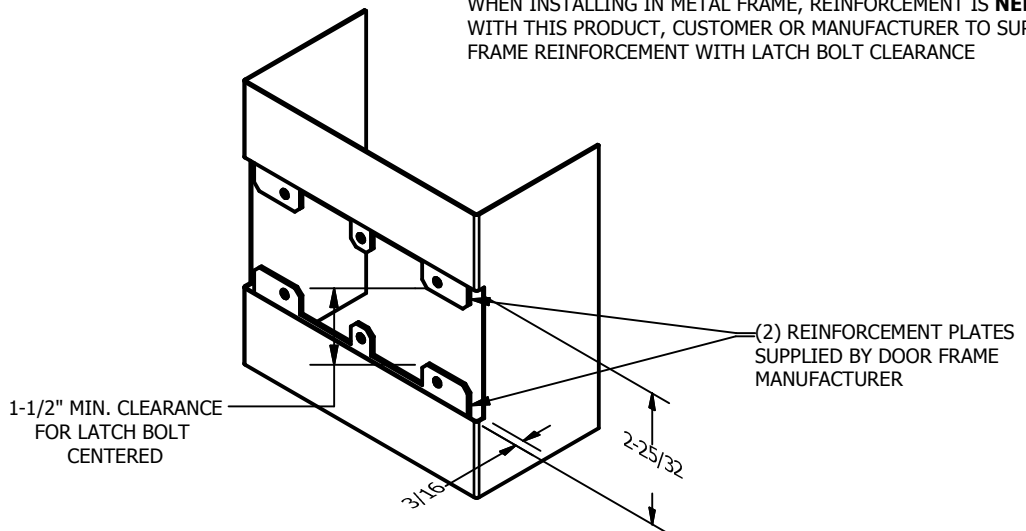

SP-DS5073 CUSTOM DOUBLE LIPPED STRIKE
 FOR 1-3/4" CENTER HUNG DOOR, MORTISE LOCK, NO DEADBOLT, 6-1/8" FRAME

REINFORCEMENT:

WHEN INSTALLING IN METAL FRAME, REINFORCEMENT IS **NEEDED** WITH THIS PRODUCT, CUSTOMER OR MANUFACTURER TO SUPPLY FRAME REINFORCEMENT WITH LATCH BOLT CLEARANCE

ORDER #: _____
 ORDER DATE: _____
 CUSTOMER: _____
 CUSTOMER PO#: _____
 MATERIAL: _____
 QUANTITY: _____

CUT-OUT FOR METAL JAMB

NOTE:

1. HORIZONTAL CENTERLINE OF PLATE TO MATCH HORIZONTAL CENTERLINE OF CUTOUT.
2. SCREWS 8-32 X 3/8" UNDERCUT F.H.M.S.
3. R.H. DOOR SHOWN, L.H. OPPOSITE