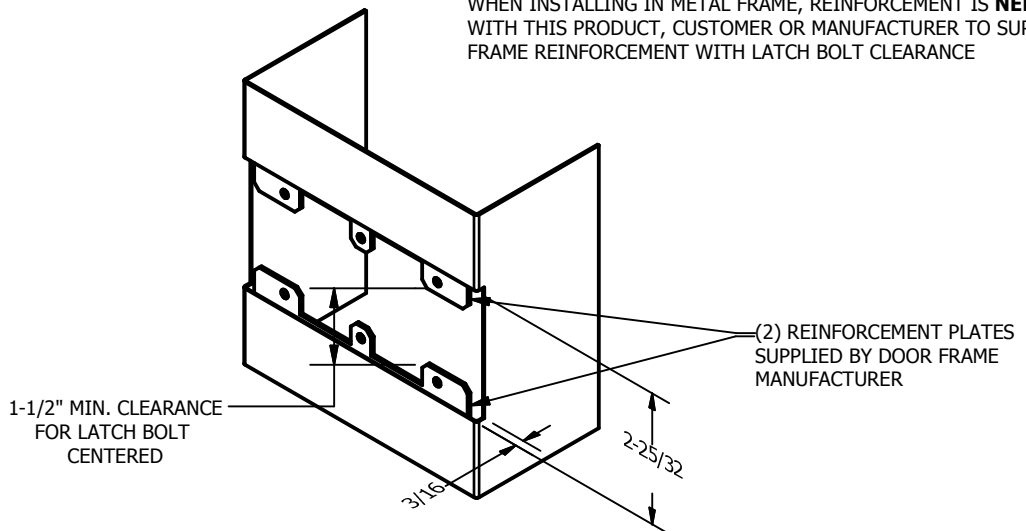

SP-DS5089 CUSTOM DOUBLE LIPPED STRIKE
 FOR 1-3/4" CENTER HUNG DOOR, MORTISE LOCK, NO DEADBOLT, 8-1/8" FRAME

REINFORCEMENT:

WHEN INSTALLING IN METAL FRAME, REINFORCEMENT IS **NEEDED** WITH THIS PRODUCT, CUSTOMER OR MANUFACTURER TO SUPPLY FRAME REINFORCEMENT WITH LATCH BOLT CLEARANCE

ORDER #: _____
 ORDER DATE: _____
 CUSTOMER: _____
 CUSTOMER PO#: _____
 MATERIAL: _____
 QUANTITY: _____

CUT-OUT FOR METAL JAMB

NOTE:

1. HORIZONTAL CENTERLINE OF PLATE TO MATCH HORIZONTAL CENTERLINE OF CUTOUT.
2. SCREWS 8-32 X 3/8" UNDERCUT F.H.M.S.
3. R.H. DOOR SHOWN, L.H. OPPOSITE