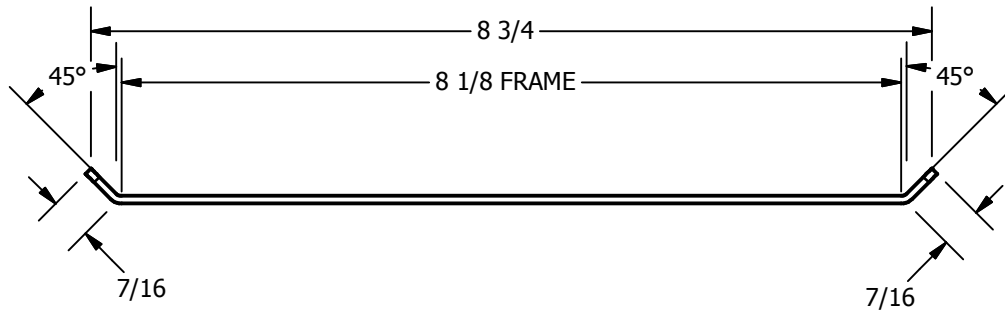

SP-DS5089 CUSTOM DOUBLE LIPPED STRIKE
 FOR 1-3/4" CENTER HUNG DOOR, MORTISE LOCK, NO DEADBOLT, 8-1/8" FRAME

REINFORCEMENT:

WHEN INSTALLING IN METAL FRAME, REINFORCEMENT IS **NEEDED** WITH THIS PRODUCT, CUSTOMER OR MANUFACTURER TO SUPPLY FRAME REINFORCEMENT WITH LATCH BOLT CLEARANCE

ORDER #: _____
 ORDER DATE: _____
 CUSTOMER: _____
 CUSTOMER PO#: _____
 MATERIAL: _____
 QUANTITY: _____

CUT-OUT FOR METAL JAMB

NOTE:

1. HORIZONTAL CENTERLINE OF PLATE TO MATCH HORIZONTAL CENTERLINE OF CUTOUT.
2. SCREWS 8-32 X 3/8" UNDERCUT F.H.M.S.
3. R.H. DOOR SHOWN, L.H. OPPOSITE