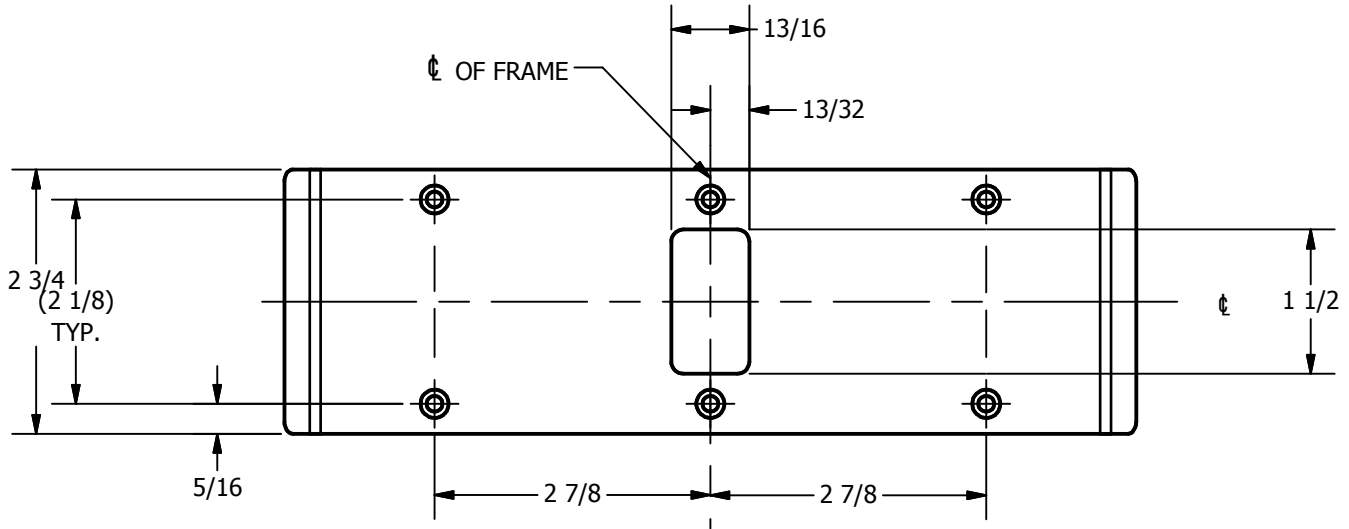

SP-DS5089 CUSTOM DOUBLE LIPPED STRIKE
 FOR 1-3/4" CENTER HUNG DOOR, MORTISE LOCK, NO DEADBOLT, 8-1/8" FRAME

REINFORCEMENT:

WHEN INSTALLING IN METAL FRAME, REINFORCEMENT IS **NEEDED** WITH THIS PRODUCT, CUSTOMER OR MANUFACTURER TO SUPPLY FRAME REINFORCEMENT WITH LATCH BOLT CLEARANCE

ORDER #: _____
 ORDER DATE: _____
 CUSTOMER: _____
 CUSTOMER PO#: _____
 MATERIAL: _____
 QUANTITY: _____

CUT-OUT FOR METAL JAMB

NOTE:

1. HORIZONTAL CENTERLINE OF PLATE TO MATCH HORIZONTAL CENTERLINE OF CUTOUT.
2. SCREWS 8-32 X 3/8" UNDERCUT F.H.M.S.
3. R.H. DOOR SHOWN, L.H. OPPOSITE