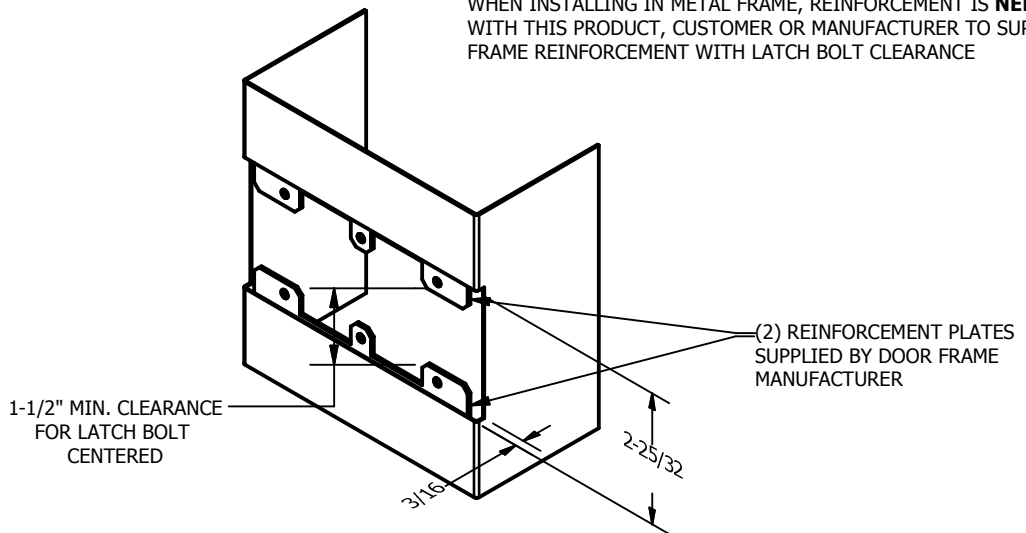

SP-DS5099 CUSTOM DOUBLE LIPPED STRIKE
 FOR 1-3/4" CENTER HUNG DOOR, MORTISE LOCK, NO DEADBOLT, 9-3/8" FRAME

REINFORCEMENT:
 WHEN INSTALLING IN METAL FRAME, REINFORCEMENT IS **NEEDED** WITH THIS PRODUCT, CUSTOMER OR MANUFACTURER TO SUPPLY FRAME REINFORCEMENT WITH LATCH BOLT CLEARANCE

ORDER #: _____
 ORDER DATE: _____
 CUSTOMER: _____
 CUSTOMER PO#: _____
 MATERIAL: _____
 QUANTITY: _____

CUT-OUT FOR METAL JAMB

NOTE:
 1. HORIZONTAL CENTERLINE OF PLATE TO MATCH HORIZONTAL CENTERLINE OF CUTOUT.
 2. SCREWS 8-32 X 3/8" UNDERCUT F.H.M.S.
 3. R.H. DOOR SHOWN, L.H. OPPOSITE