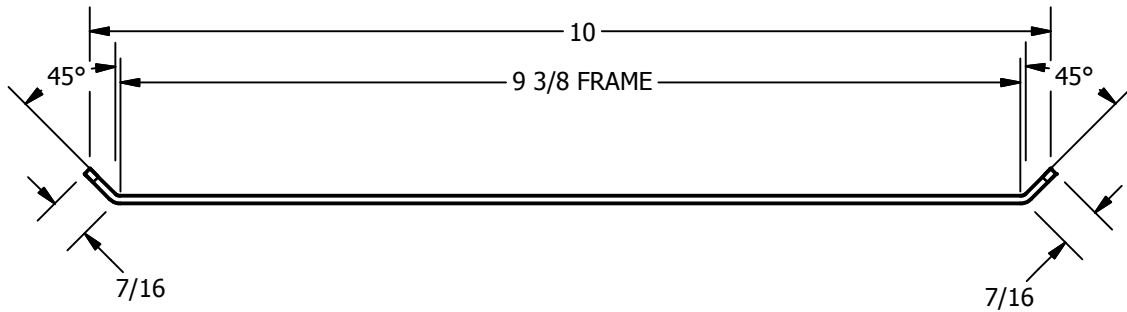

SP-DS5099 CUSTOM DOUBLE LIPPED STRIKE
 FOR 1-3/4" CENTER HUNG DOOR, MORTISE LOCK, NO DEADBOLT, 9-3/8" FRAME

REINFORCEMENT:
 WHEN INSTALLING IN METAL FRAME, REINFORCEMENT IS **NEEDED** WITH THIS PRODUCT, CUSTOMER OR MANUFACTURER TO SUPPLY FRAME REINFORCEMENT WITH LATCH BOLT CLEARANCE

ORDER #: _____
 ORDER DATE: _____
 CUSTOMER: _____
 CUSTOMER PO#: _____
 MATERIAL: _____
 QUANTITY: _____

CUT-OUT FOR METAL JAMB

NOTE:
 1. HORIZONTAL CENTERLINE OF PLATE TO MATCH HORIZONTAL CENTERLINE OF CUTOUT.
 2. SCREWS 8-32 X 3/8" UNDERCUT F.H.M.S.
 3. R.H. DOOR SHOWN, L.H. OPPOSITE