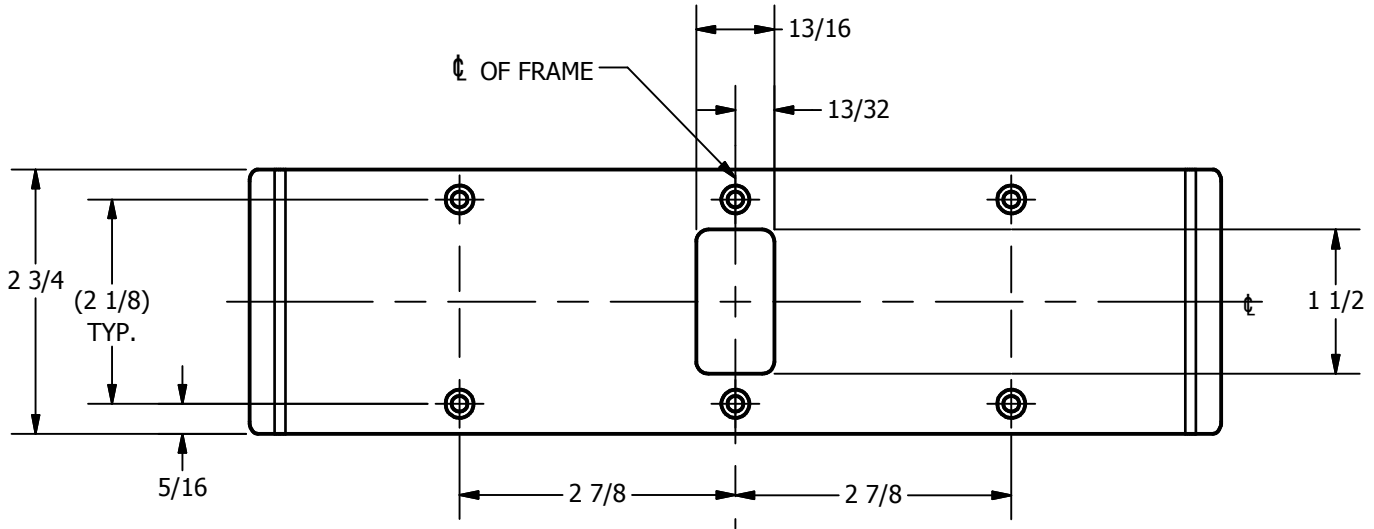

SP-DS5099 CUSTOM DOUBLE LIPPED STRIKE
 FOR 1-3/4" CENTER HUNG DOOR, MORTISE LOCK, NO DEADBOLT, 9-3/8" FRAME

REINFORCEMENT:
 WHEN INSTALLING IN METAL FRAME, REINFORCEMENT IS **NEEDED** WITH THIS PRODUCT, CUSTOMER OR MANUFACTURER TO SUPPLY FRAME REINFORCEMENT WITH LATCH BOLT CLEARANCE

ORDER #: _____
 ORDER DATE: _____
 CUSTOMER: _____
 CUSTOMER PO#: _____
 MATERIAL: _____
 QUANTITY: _____

CUT-OUT FOR METAL JAMB

NOTE:
 1. HORIZONTAL CENTERLINE OF PLATE TO MATCH HORIZONTAL CENTERLINE OF CUTOUT.
 2. SCREWS 8-32 X 3/8" UNDERCUT F.H.M.S.
 3. R.H. DOOR SHOWN, L.H. OPPOSITE