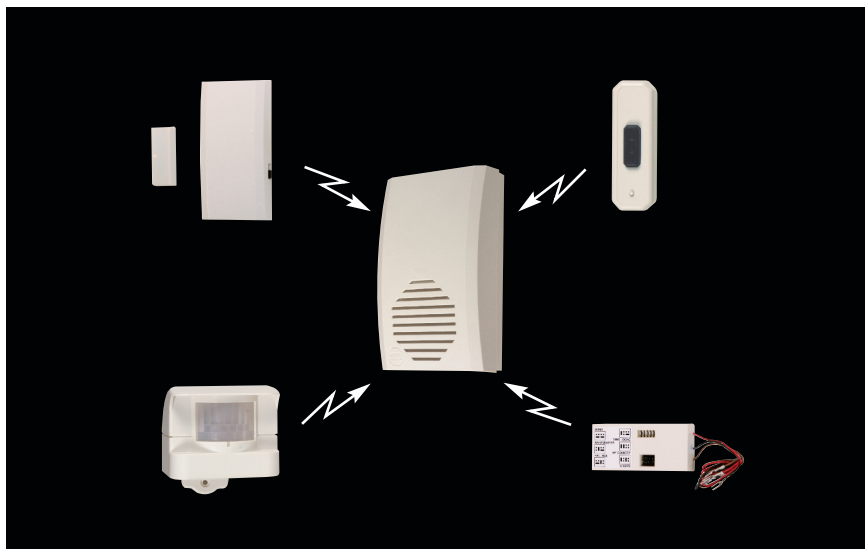

Now available from STI are wireless chimes. These easy to install chimes have adjustable volume control and offer 32 selectable privacy codes to avoid any interference from outside signals.

All of these chimes are compatible with each other.

PRODUCT INFORMATION

- Receiver has high, medium and low volume adjustment.
- 32 selectable codes to help block interference from outside signals.
- Compatible with Wireless Doorbell Extender, Entry Alert® Chime, Wireless Motion-Activated Chime, Wireless Chime Receiver, Wireless Button, Wireless Transmitter, Additional Wireless Motion Sensor.

Visit our website for detailed product information

www.sti-usa.com

or call

800.888.4784