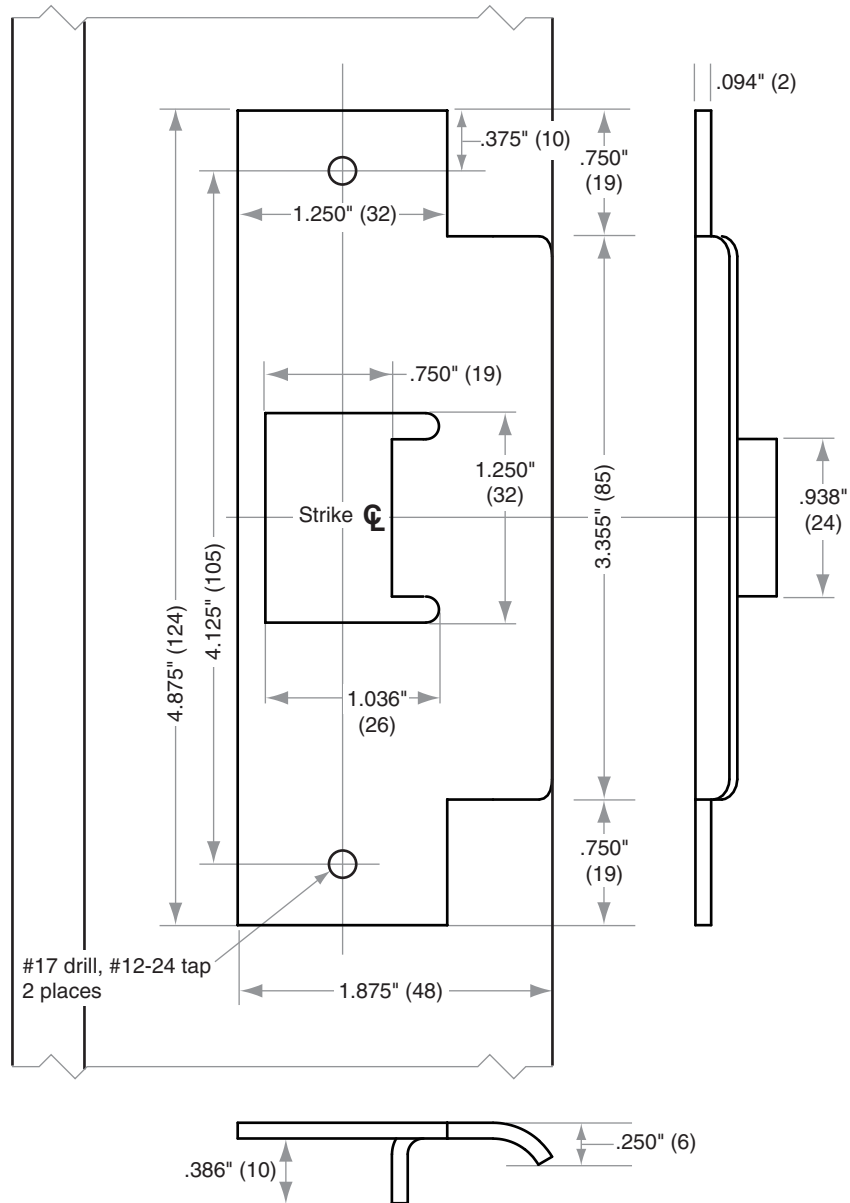

Strike

Jamb Type: Metal
Style: ASA 4 7/8" Square corner
Optional for: HL6 Passage latch, PL7 and PL8 Privacy latch

Dimensions shown in parentheses () are in millimeters.

Door preparation template