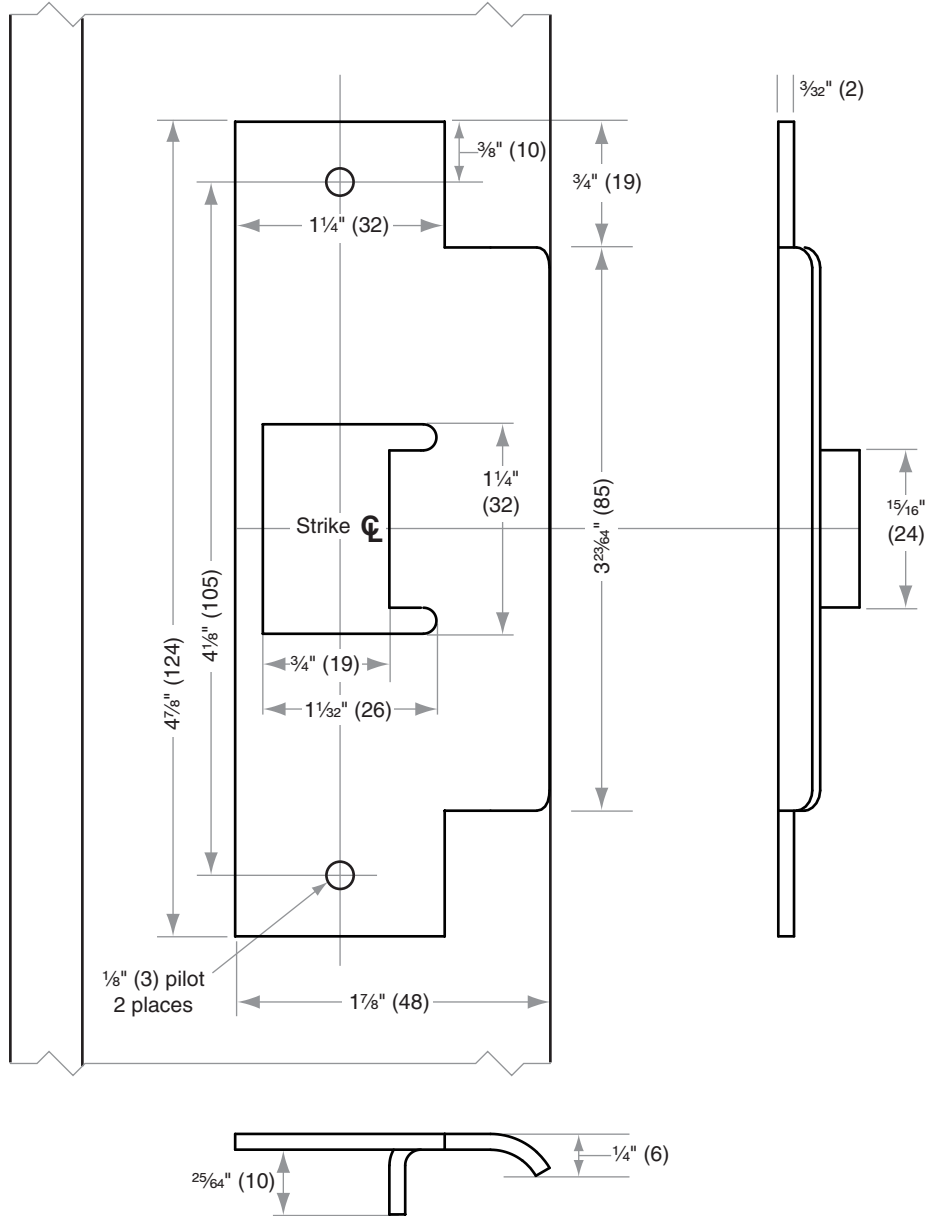

Strike

Jamb Type: Wood
Style: ASA 4 7/8" Square corner
Optional for: HL6 Passage latch, PL7 and PL8 Privacy latch

Dimensions shown in parentheses () are in millimeters.

Door preparation template