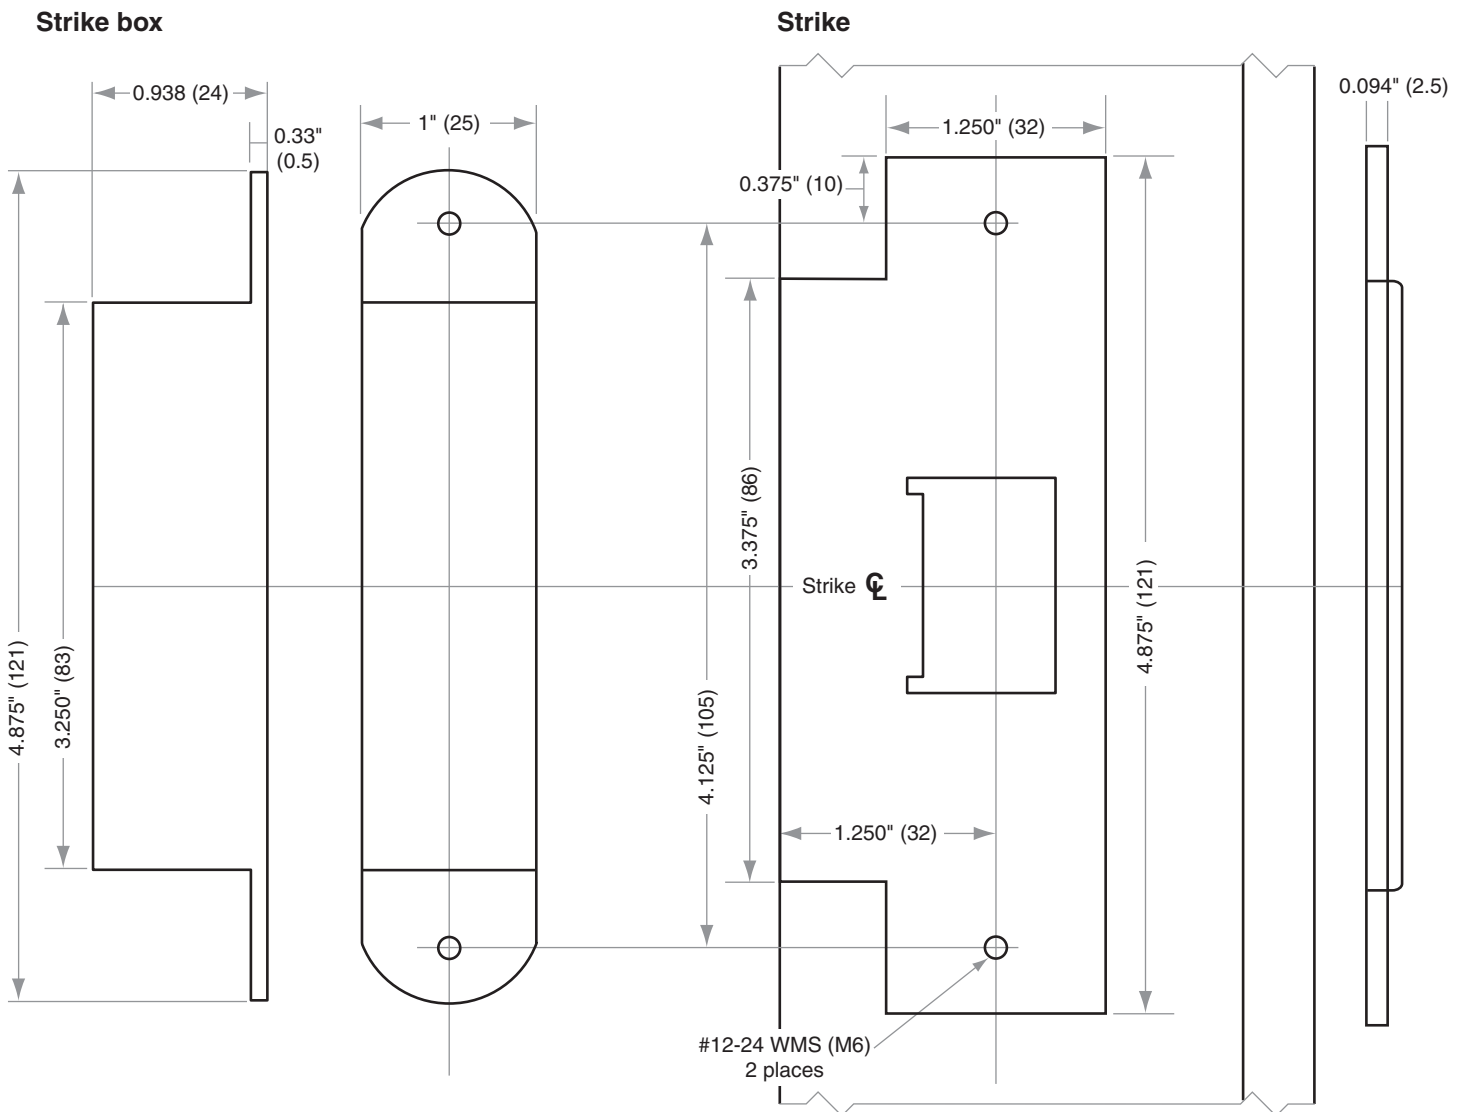

Strike

Jamb Type: Metal
Style: ASA 4 7/8" Square corner
Standard for: HL6-9000

Dimensions shown in parentheses () are in millimeters.

Door preparation template