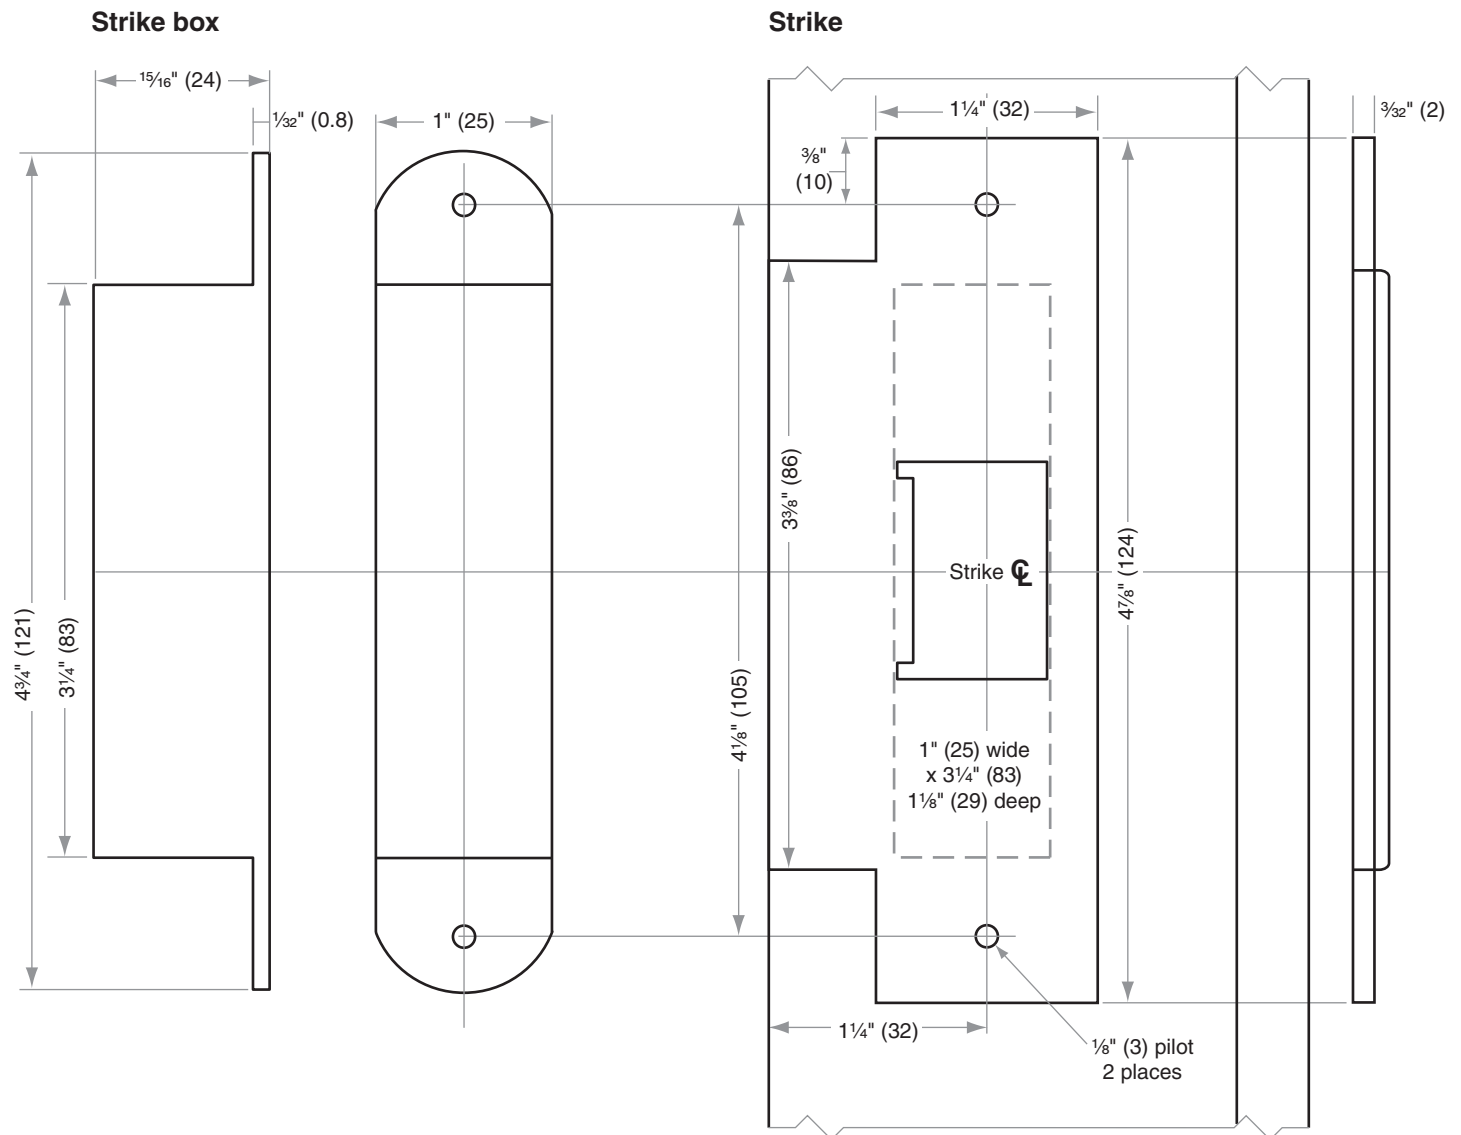

Strike

Jamb Type: Wood
Style: ASA 4 7/8" Square corner
Standard for: HL6-9000

Dimensions shown in parentheses () are in millimeters.

Door preparation template