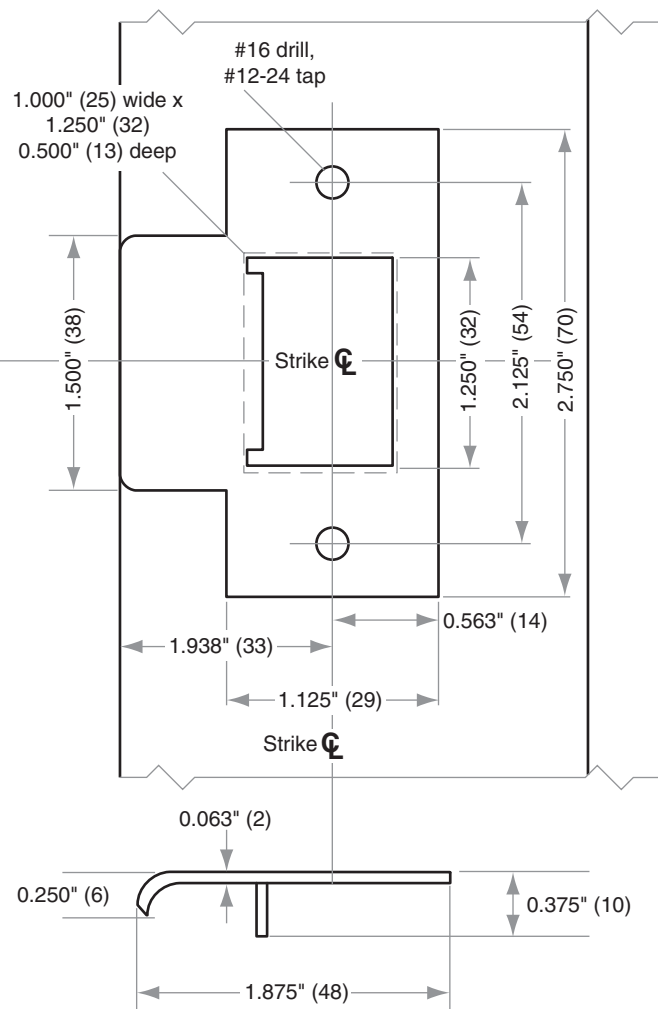

Strike

Jamb Type: Metal
Style: Standard 2 3/4" Square corner
Standard for: HL6 Passage latch, PL7 and PL8 Privacy latch

Strike box

Strike

Dimensions shown in parentheses () are in millimeters.

Door preparation template