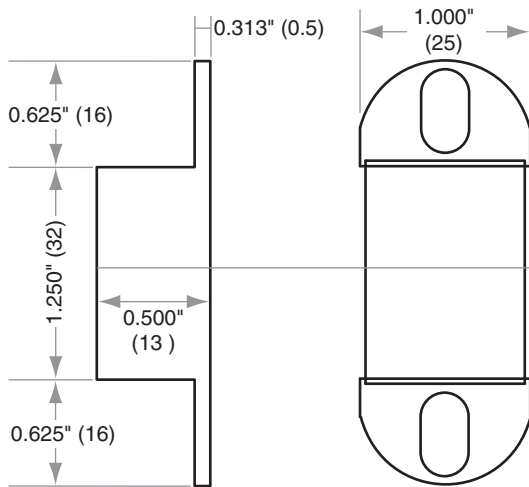

Strike

Jamb Type: Metal
Style: Standard 2 3/4" Square corner
Standard for: HL6 Passage latch, PL7 and PL8 Privacy latch

Strike box

Strike

Dimensions shown in parentheses () are in millimeters.

Door preparation template