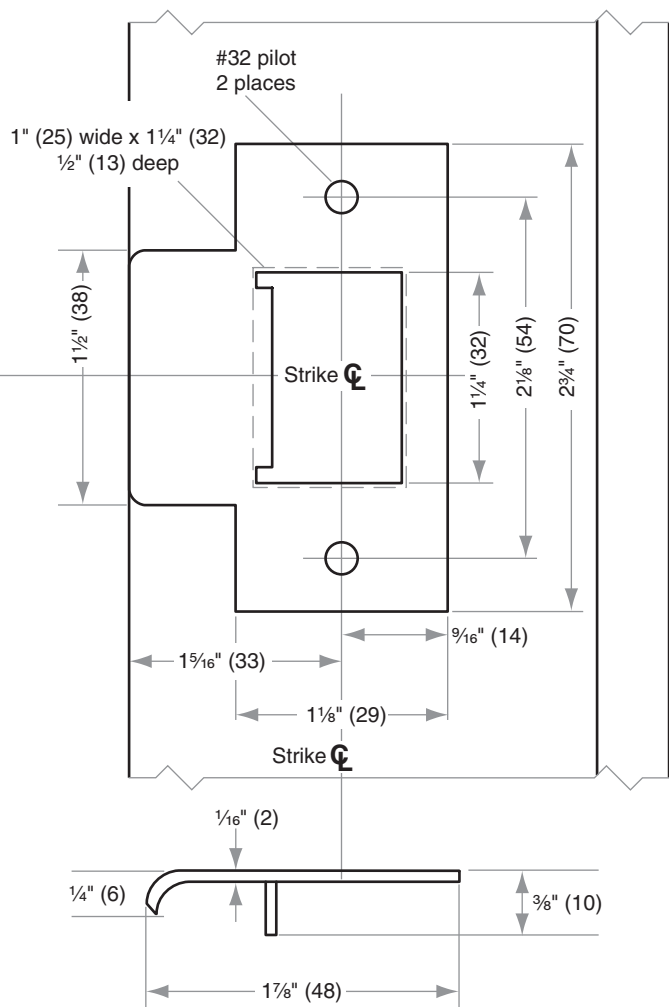

# Strike

Jamb Type: Wood  
 Style: Standard 2 3/4" Square corner  
 Standard for: HL6 Passage latch, PL7 and PL8 Privacy latch

**Strike box**

**Strike**

Dimensions shown in parentheses ( ) are in millimeters.

Door preparation template