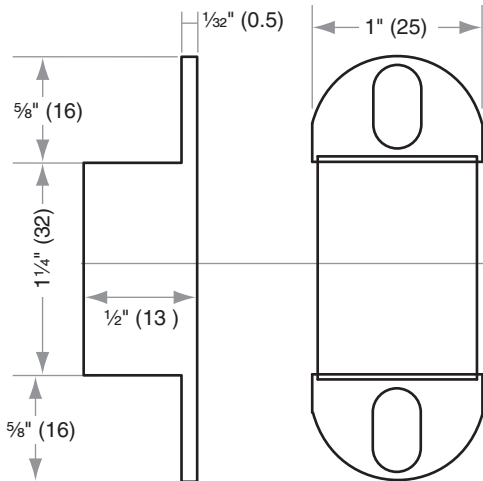

# Strike

Jamb Type: Wood  
 Style: Standard 2 3/4" Square corner  
 Standard for: HL6 Passage latch, PL7 and PL8 Privacy latch

**Strike box**

**Strike**

Dimensions shown in parentheses ( ) are in millimeters.

Door preparation template