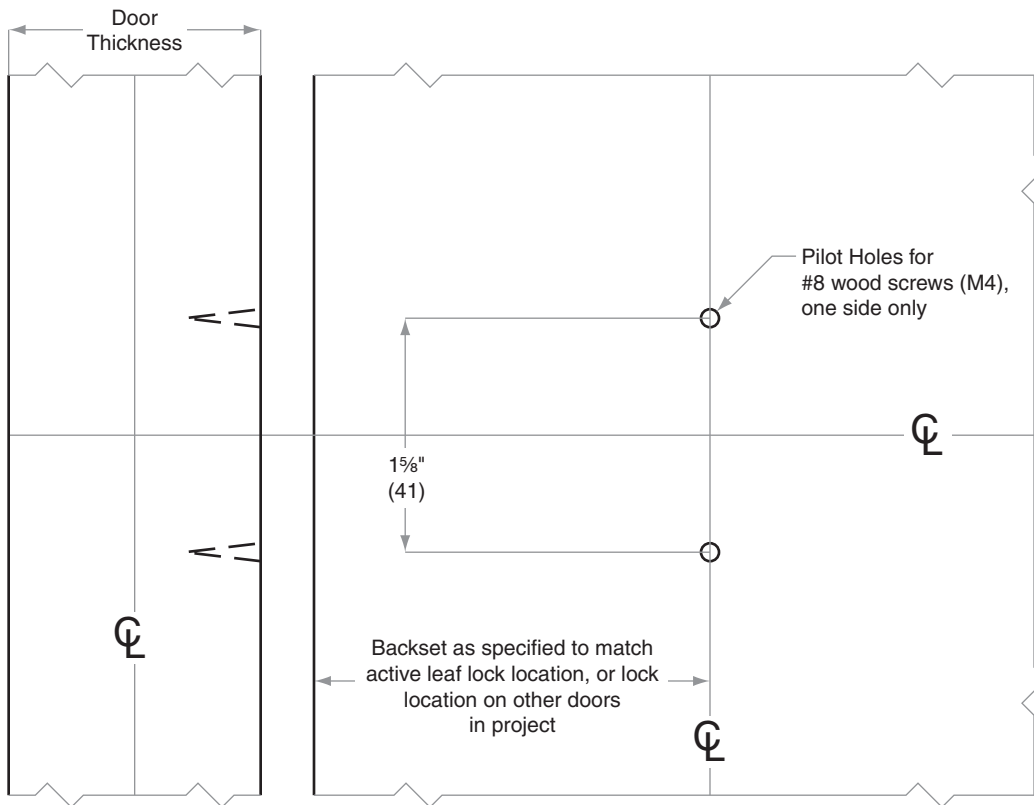

## Model S170

Door Type: Wood or Composite  
Door Thickness: Any  
Faceplate: None  
Backsets: Any

Dimensions shown in parentheses ( ) are in millimeters.

Door preparation template