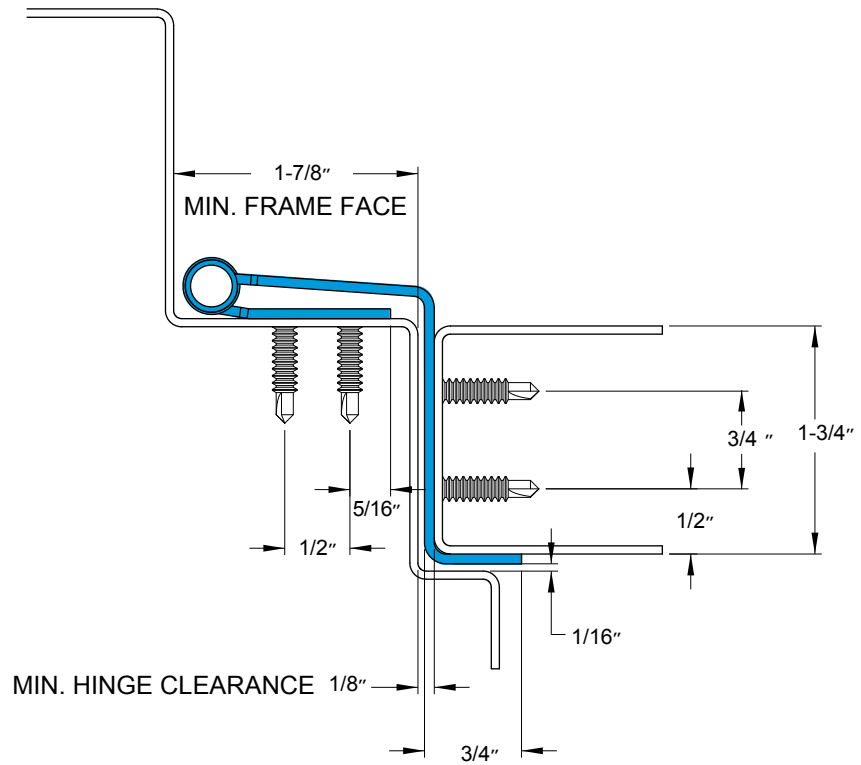

DOOR CLOSED

DOOR OPEN 90°

**SELECT
HINGES**[®]

SELECT Products Limited

9770 Shaver Rd.
Portage, MI 49024
Ph: 800-423-1174
Fax: 800-423-7107
www.select-hinges.com

SL311 SWING CLEAR HINGE

6-1-19