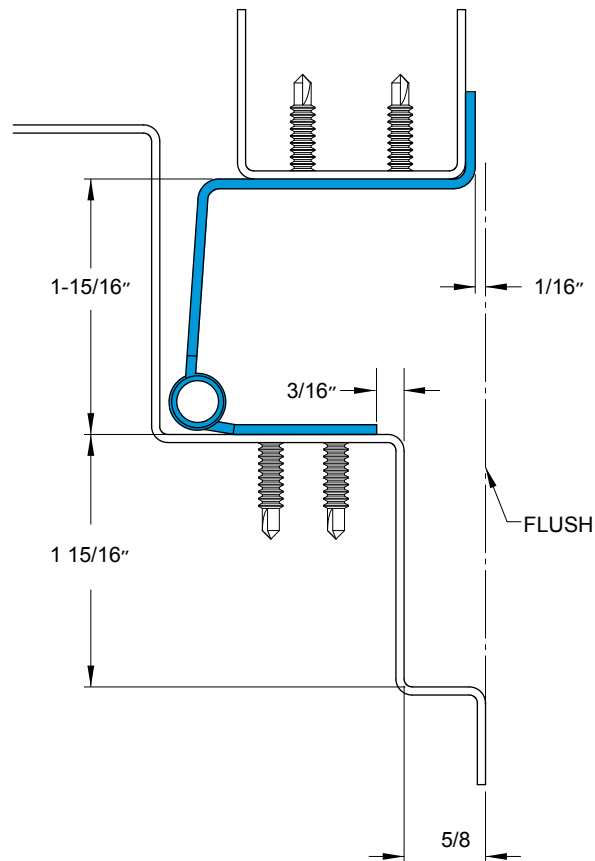

DOOR CLOSED

DOOR OPEN 90°

**SELECT
HINGES**[®]

SELECT Products Limited

9770 Shaver Rd.
Portage, MI 49024
Ph: 800-423-1174
Fax: 800-423-7107
www.select-hinges.com

SL311 SWING CLEAR HINGE

6-1-19