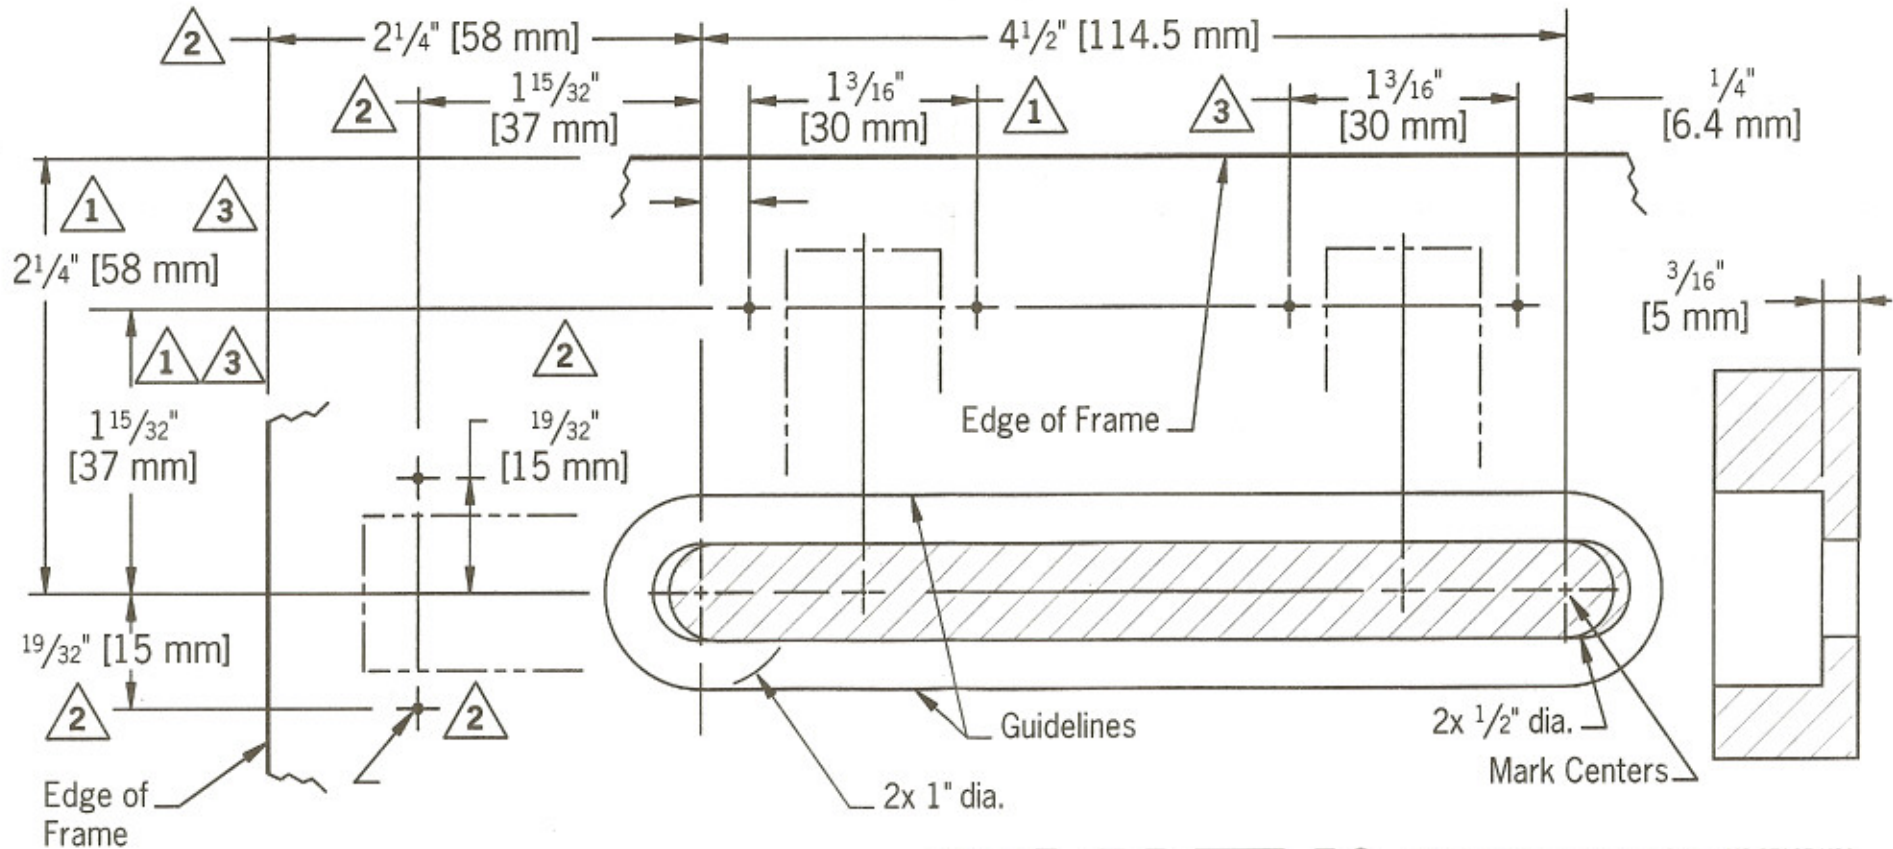

## Template #4 for installation of Cross Throw Model 9621 or End Throw Model 9622.

(wood mount with dead bolt.)

### Note:

- 1 Use for Model 9621 (Cross Throw Dead Bolt) when door is hinged on the right
- 2 Use for Model 9622 (End Throw Dead Bolt)
- 3 Use for Model 9621 (Cross Throw Dead Bolt) When door is hinged on the left