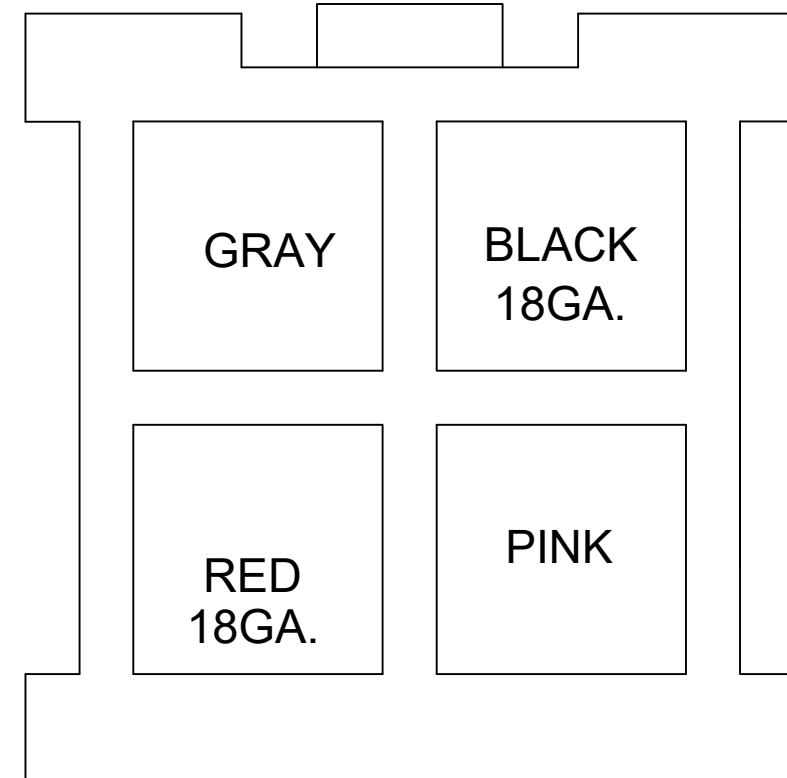

BACK OF CONNECTORS SHOWN

8 - MALE PIN HOUSING  
MOLEX CONNECTOR  
MINI-FIT Jr. (39-01-2086)  
ABH-3307

**(2) EACH FOR EZDK (BOTH CONNECTED)**  
**(2) EACH FOR EZDK-1 (1 CONNECTED, 1 LOOSE)**

4 - MALE PIN HOUSING  
MOLEX CONNECTOR  
MINI-FIT Jr. (39-01-2046)  
ABH-3305

**(2) EACH FOR EZDK (BOTH CONNECTED)**  
**(2) EACH FOR EZDK-1 (1 CONNECTED, 1 LOOSE)**

# DORMAKABA WIRE HARNESS MALE CONNECTORS (EZDK) (MINI -FIT JR.)