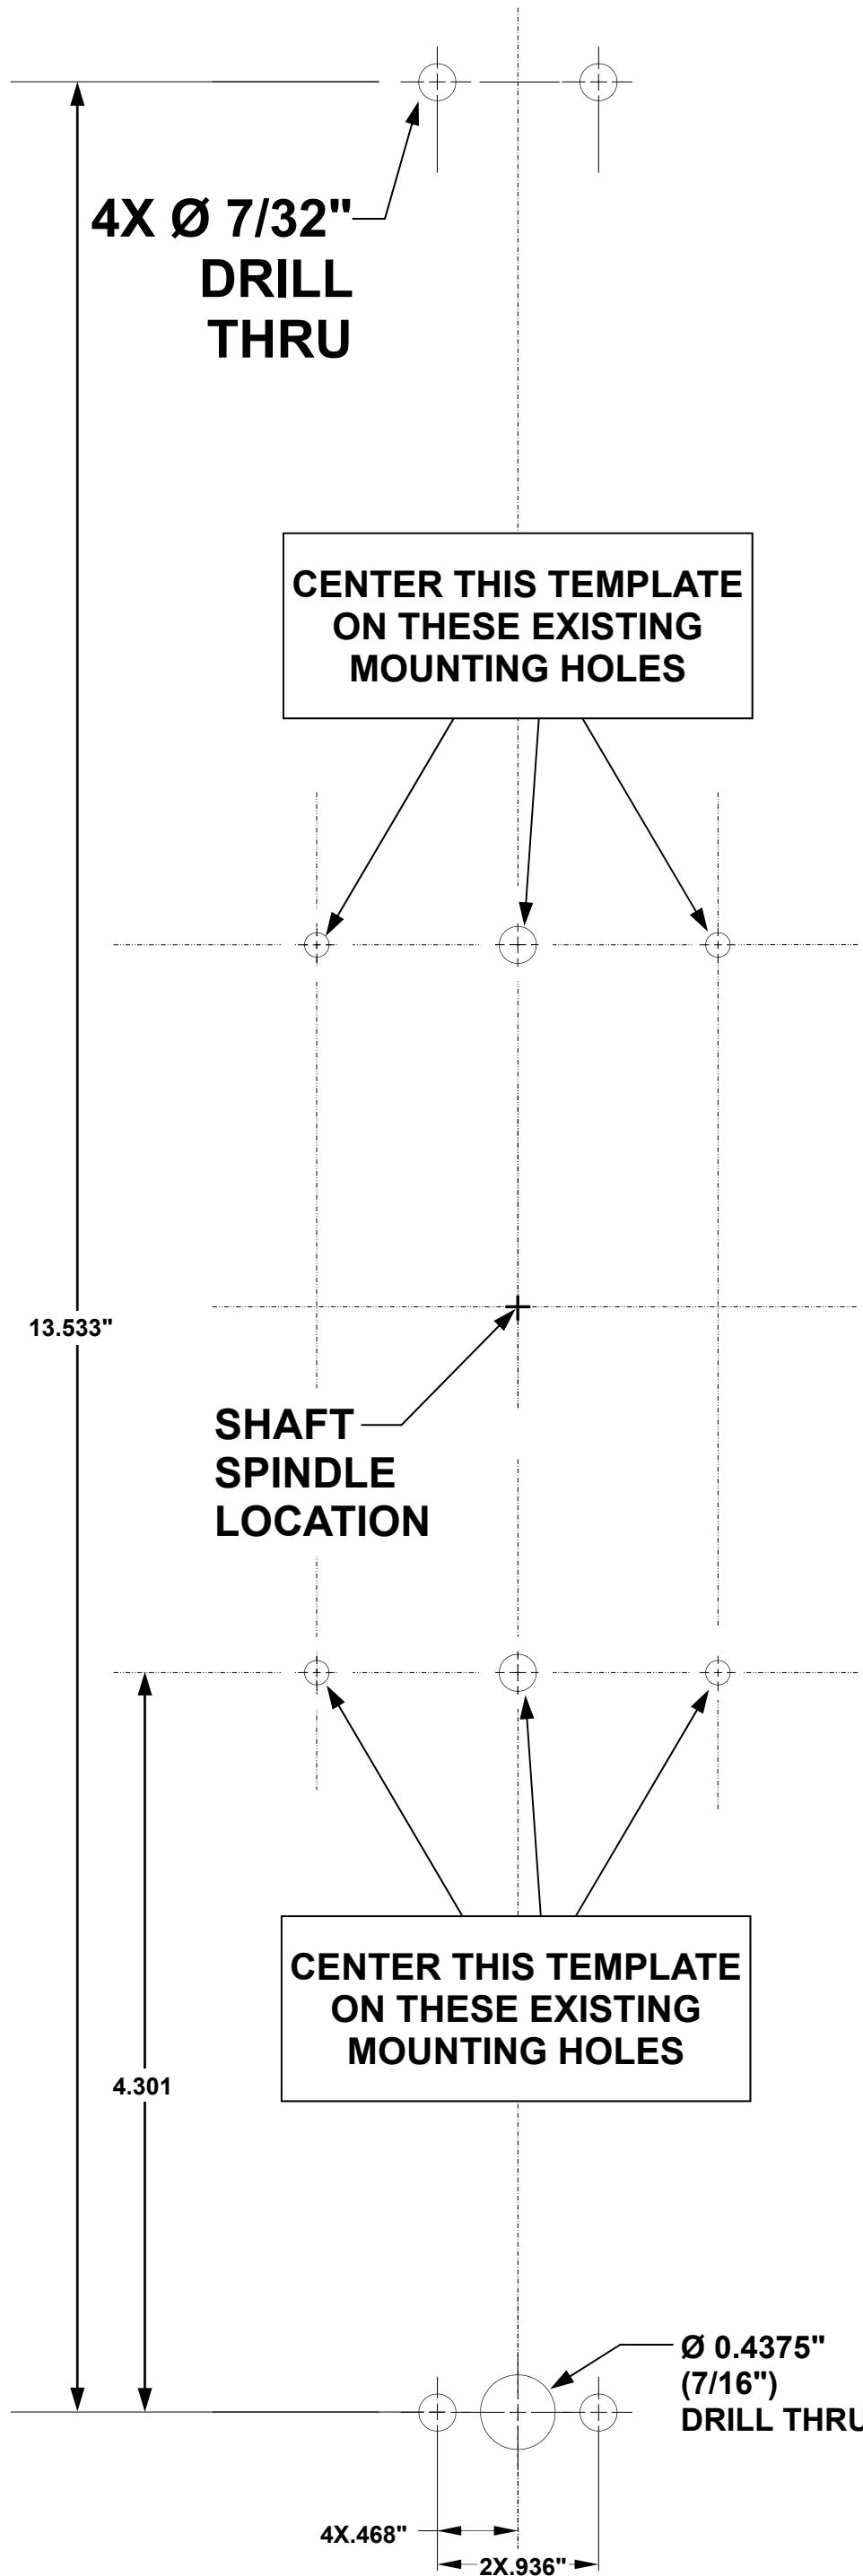

# IMPORTANT

Templates must be printed without size modifications and verified for dimensional accuracy.

- Before printing, select the printing options necessary to ensure that copies are produced without size adjustments.
- After printing, measure the dimensions indicated on the template to ensure correct scale.

# INSTALLATION TEMPLATE

**DL1200ET  
DL1300ET  
PDL1300ET**

**TOP**

# USE TO INSTALL ON: ARROW S1200 ARROW S1250

**IMPORTANT**

ALWAYS SELECT PRINTING OPTIONS TO ENSURE THAT COPIES OF TEMPLATES ARE PRODUCED **WITHOUT** SIZE ADJUSTMENTS.

AFTER PRINTING, VERIFY THE DIMENSIONS OF THIS BOX ARE 2.000 X 2.000 INCHES ± 0.010.