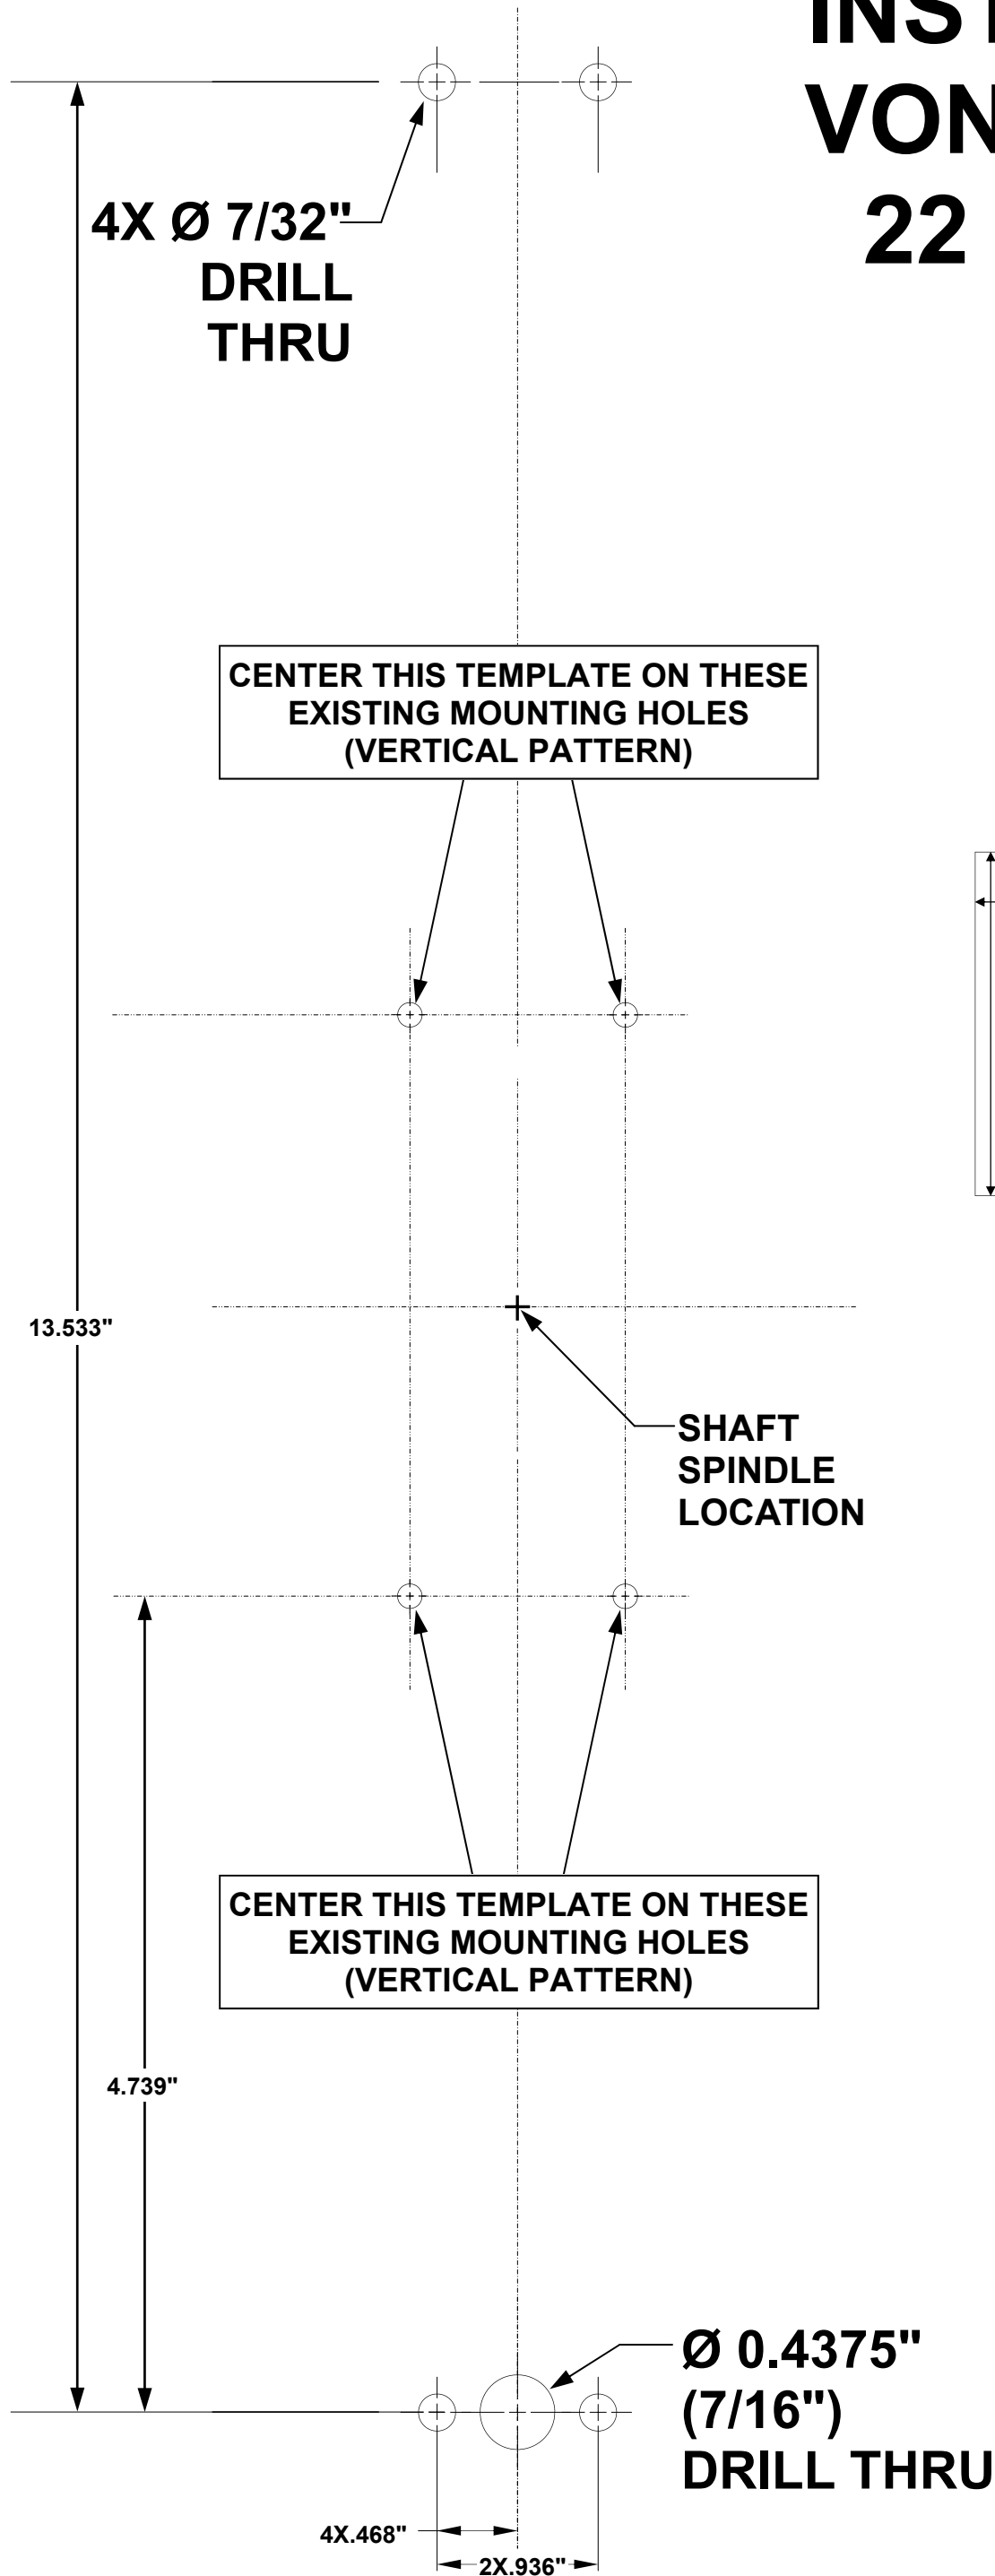

IMPORTANT

Templates must be printed without size modifications and verified for dimensional accuracy.

- Before printing, select the printing options necessary to ensure that copies are produced without size adjustments.
- After printing, measure the dimensions indicated on the template to ensure correct scale.

TOP

USE TO INSTALL ON: VON DUPRIN 22 SERIES

IMPORTANT

ALWAYS SELECT PRINTING OPTIONS TO ENSURE THAT COPIES OF TEMPLATES ARE PRODUCED **WITHOUT** SIZE ADJUSTMENTS.

AFTER PRINTING, VERIFY THE DIMENSIONS OF THIS BOX ARE 2.000 X 2.000 INCHES ± 0.010.