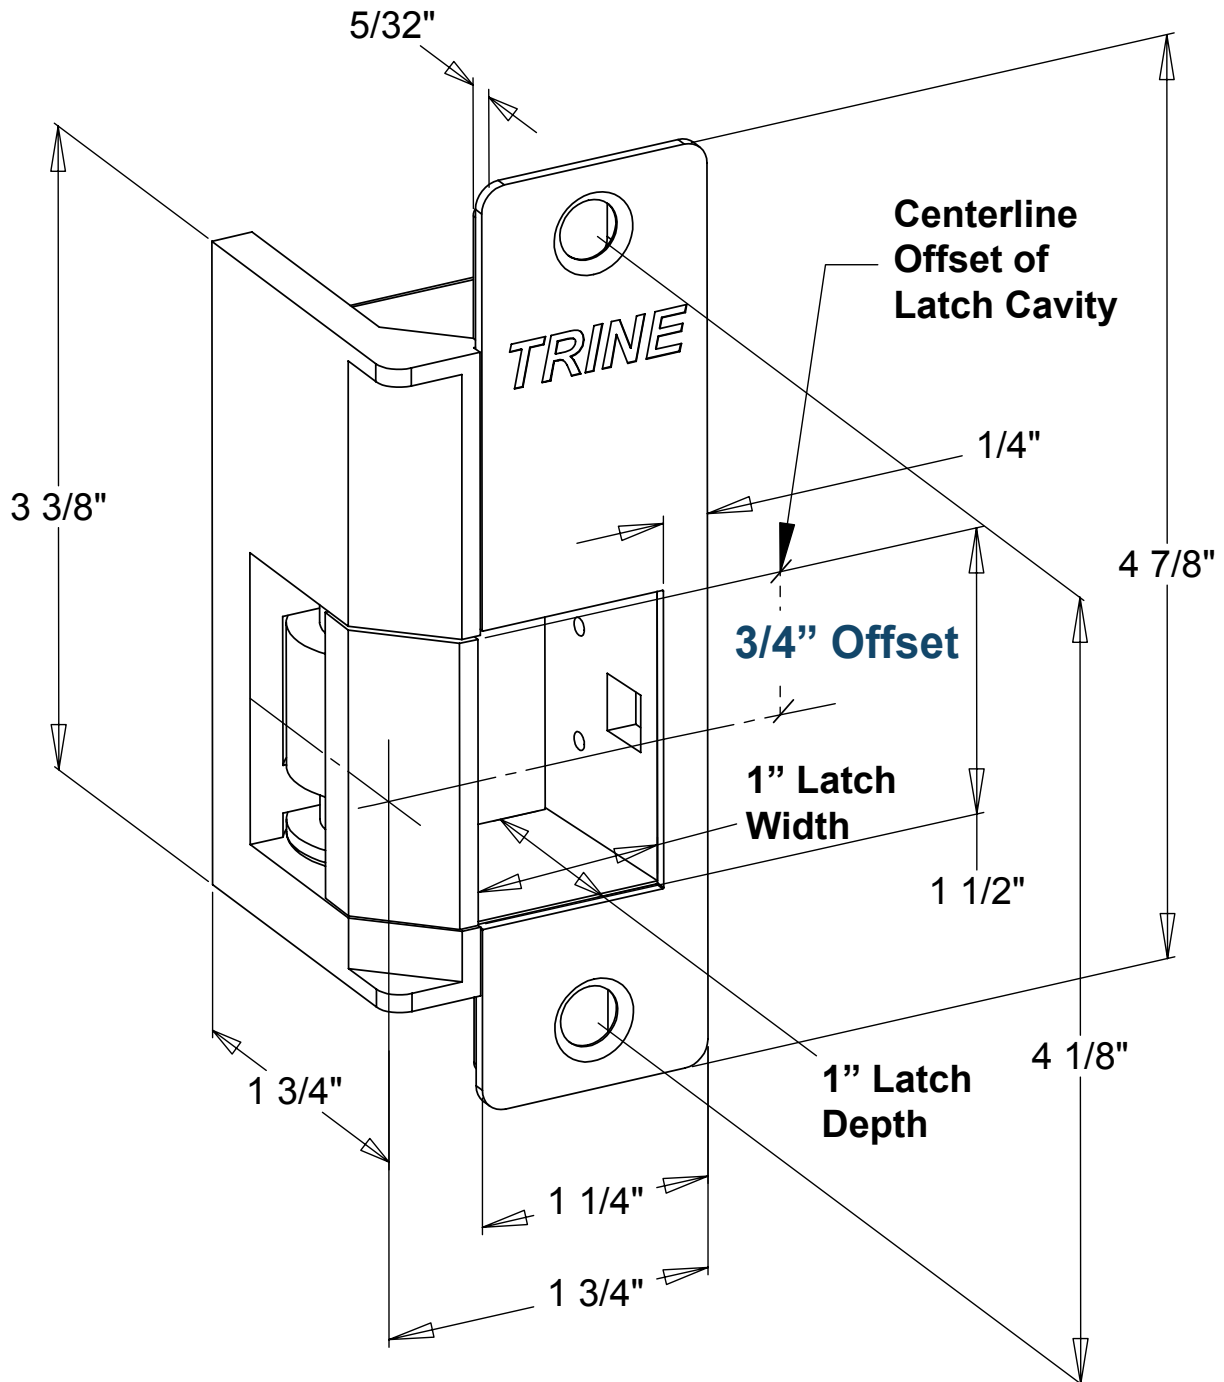

EN435

Electric Strike Dimension

1440 Ferris Place • Bronx • New York • 10461-3699
Telephone Number: (718) 829-2332
Fax Number: (718) 829-6405
Email: CustomerService@Trineonline.com
Website: www.Trineonline.com

LEFT HAND (LH) SHOWN