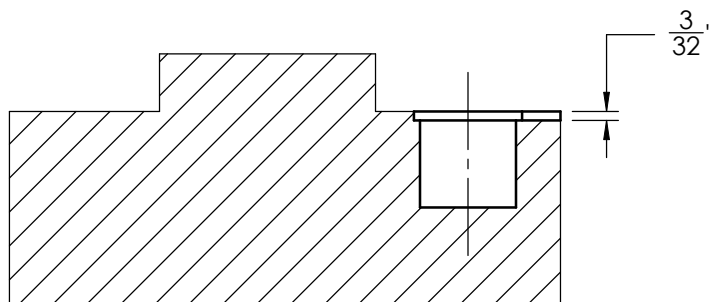

STRIKE TEMPLATE: T-STRIKE

TEMPLATE: V32430, REV. 0 12-17-2010

NOTE:
1. STRIKE LOCATION ON FRAMES MUST
BE ADJUSTED FOR THICKNESS OF
DOOR SILENCERS, WHEN USED.

PDQ Manufacturing
2754 Creek Hill Rd.
Leola, PA 17540
800-441-9692
Fax: 717-656-6892
www.pdqlocks.com