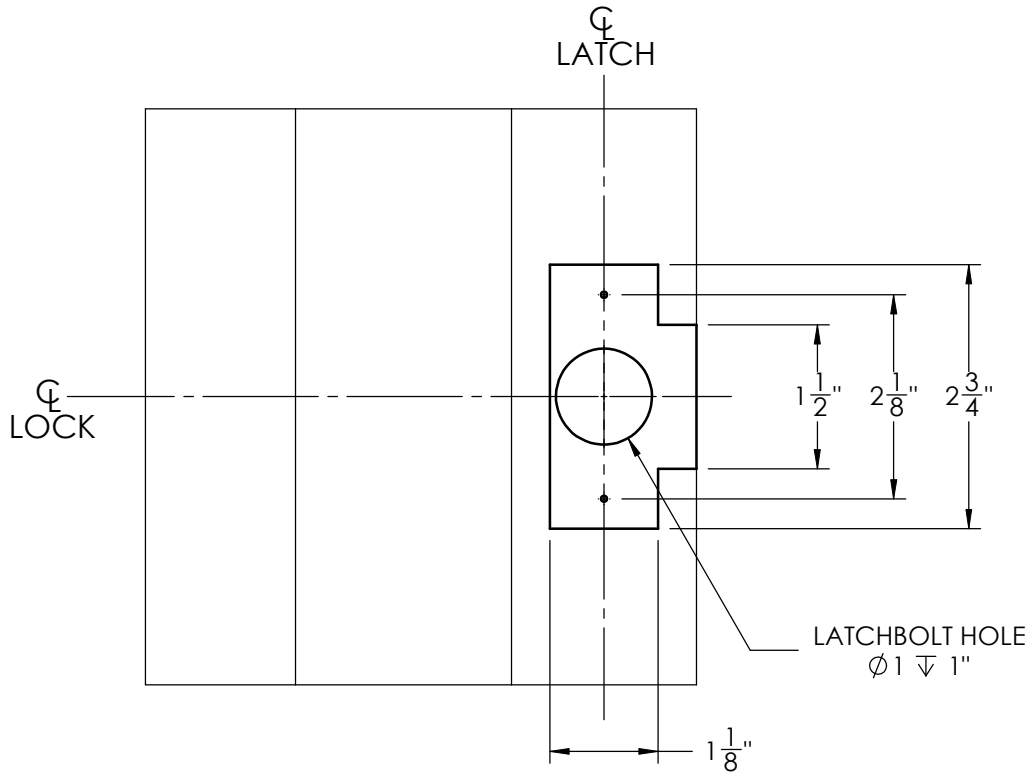

STRIKE TEMPLATE: T-STRIKE

TEMPLATE: V32430, REV. 0 12-17-2010

NOTE:
1. STRIKE LOCATION ON FRAMES MUST
BE ADJUSTED FOR THICKNESS OF
DOOR SILENCERS, WHEN USED.

PDQ Manufacturing
2754 Creek Hill Rd.
Leola, PA 17540
800-441-9692
Fax: 717-656-6892
www.pdqlocks.com