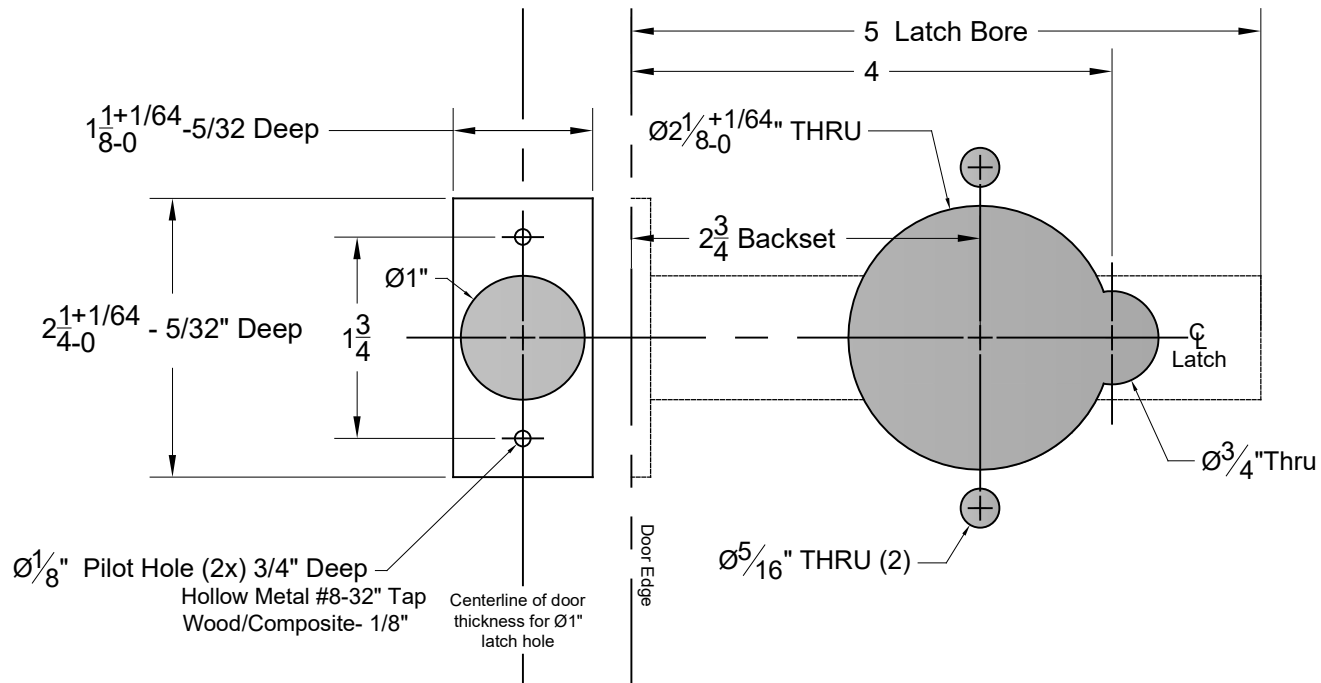

# GT199A Electrified Cylindrical Lock

Grade 1 Cylindrical Lock Motorized Fail Secure/Fail Safe

TEMPLATE: V32437  
REV. 0 12-10-2018

NOTES:

1. DIMENSIONS IN INCHES [MM]
2. ALWAYS CHECK PDQ WEBSITE FOR THE MOST RECENT TEMPLATE REVISION AT [WWW.PDQLOCKS.COM](http://WWW.PDQLOCKS.COM)