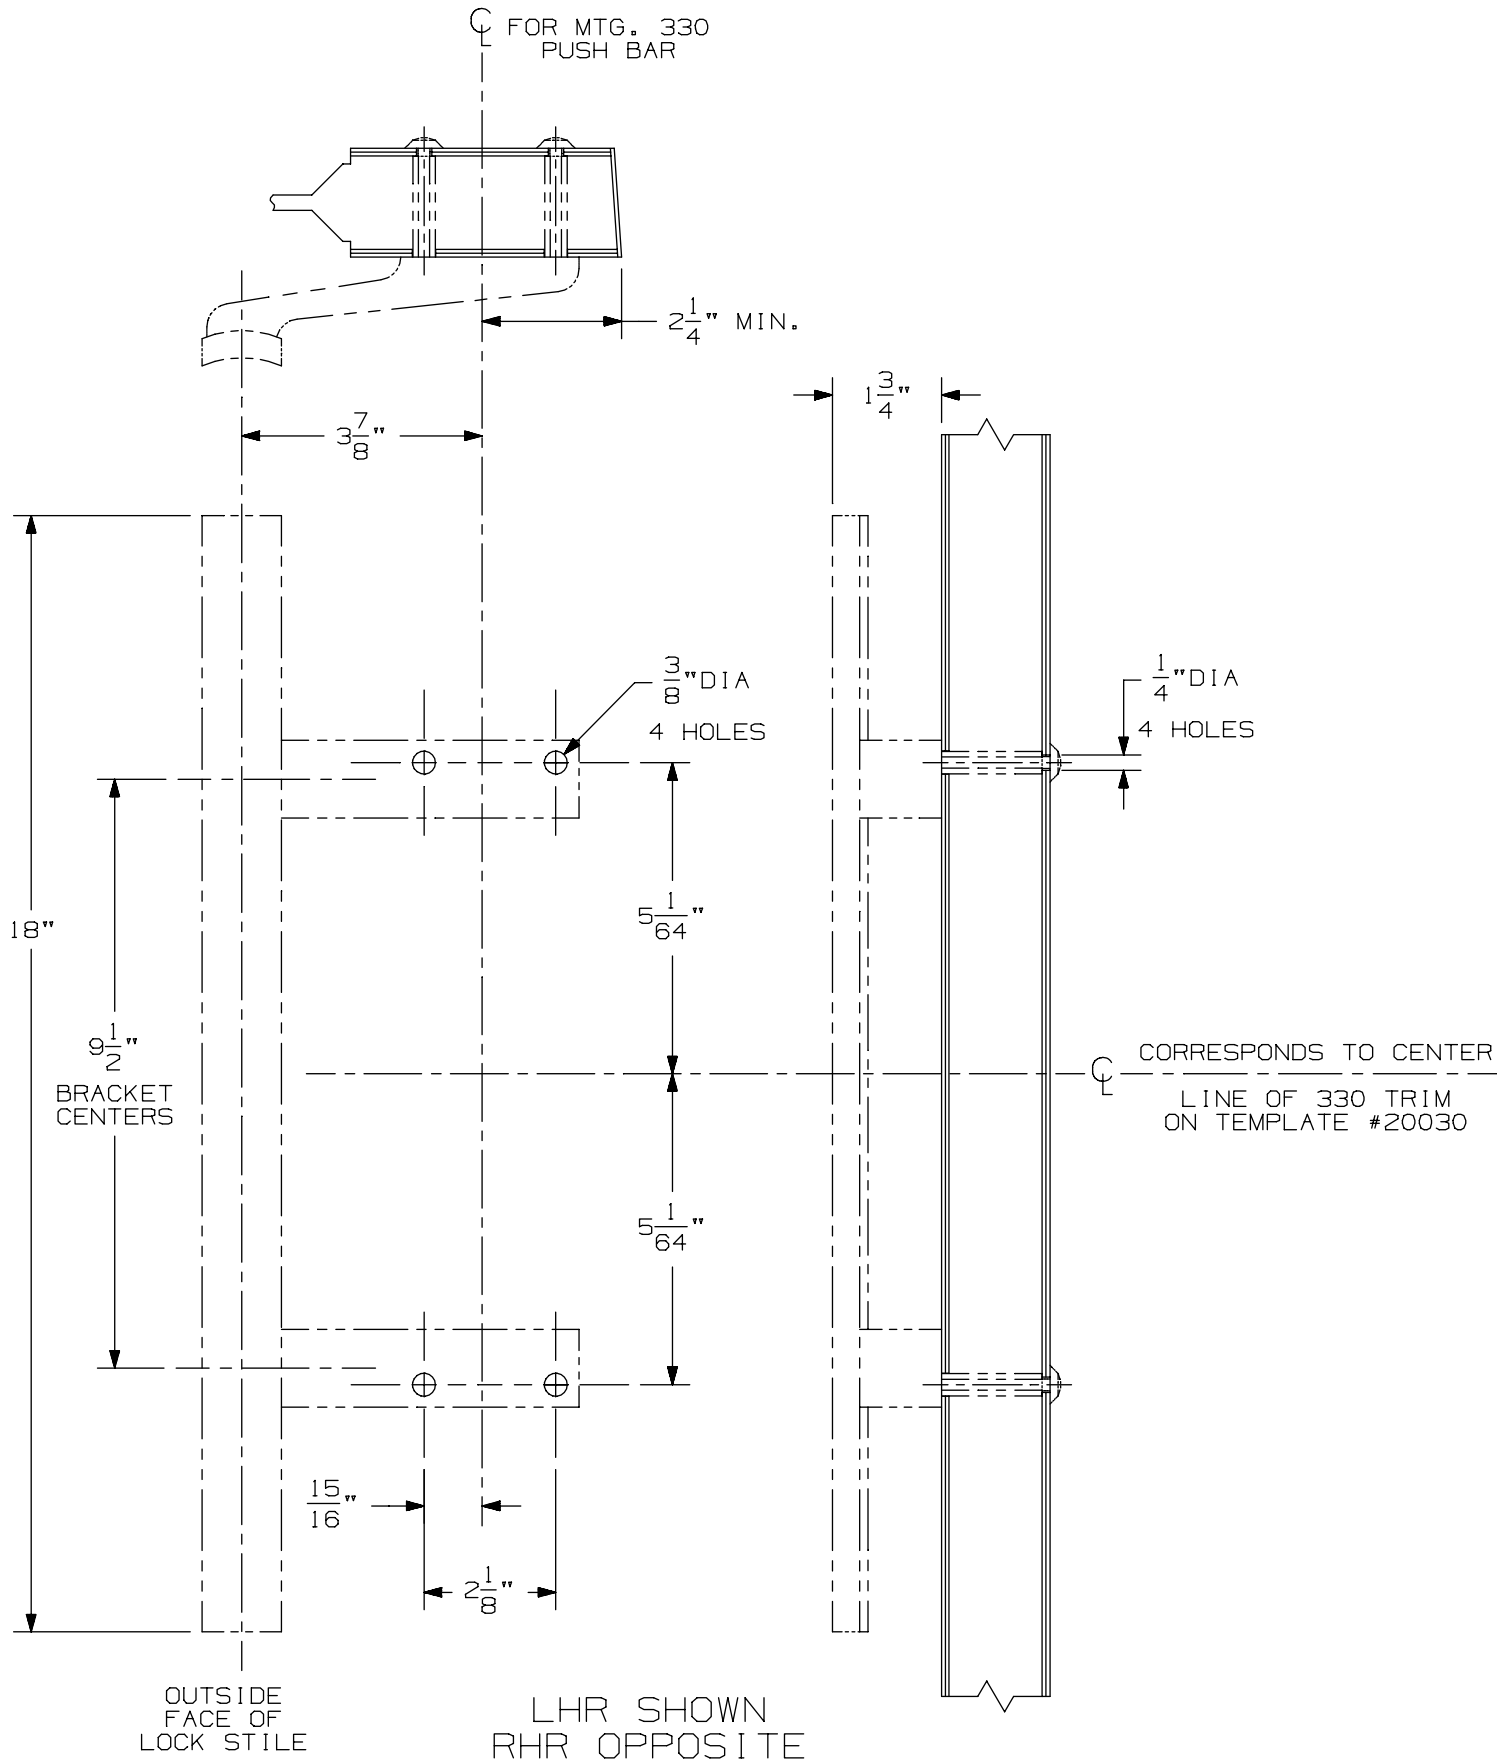

FOR MTG. 330
PUSH BAR

01 Mod Trim for 330 Push Bar

VON DUPRIN®

NOTES: SEE MASTER SHEET #10001 FOR SUGGESTED REINFORCING

TEMPLATE NUMBER:

20442_a

DATE:
05-23-13