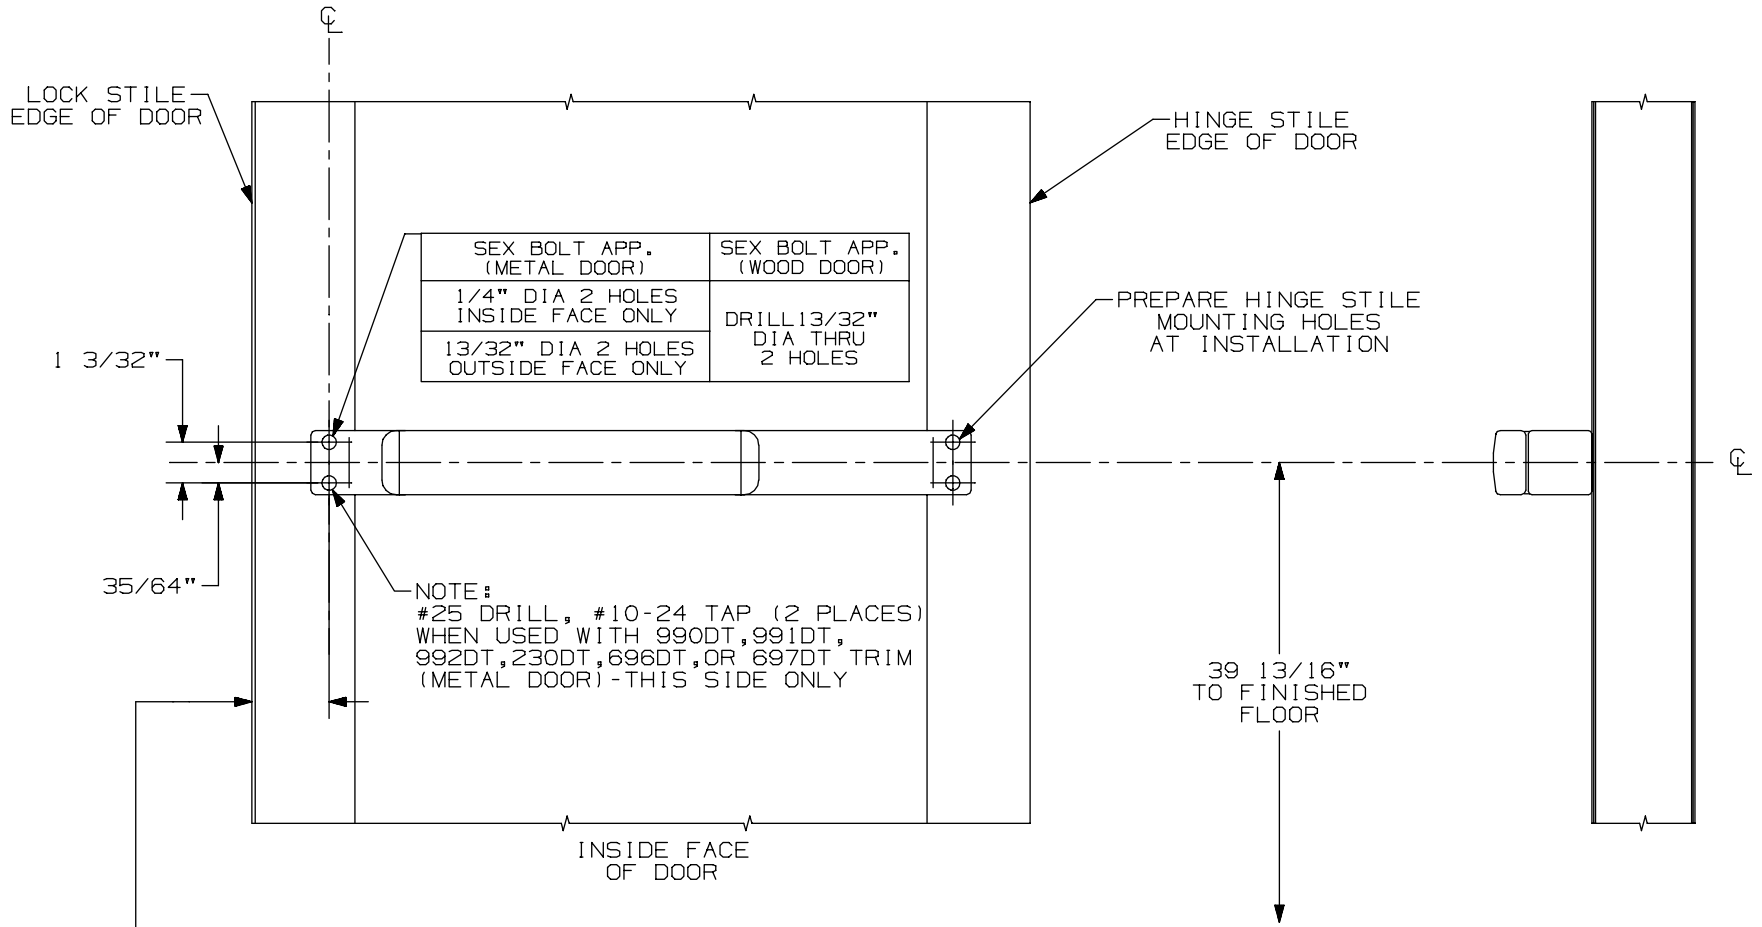

NOTES: SEE MASTER SHEET #10001 FOR SUGGESTED REINFORCING

330, 350, TBSK330, & TBSK350
Push Bar Trim

SEX BOLT APP. (METAL DOOR)	SEX BOLT APP. (WOOD DOOR)
1/4" DIA 2 HOLES INSIDE FACE ONLY	DRILL 13/32" DIA THRU 2 HOLES
13/32" DIA 2 HOLES OUTSIDE FACE ONLY	

NOTE:
 #25 DRILL, #10-24 TAP (2 PLACES)
 WHEN USED WITH 990DT, 991DT,
 992DT, 230DT, 696DT, OR 697DT TRIM
 (METAL DOOR) - THIS SIDE ONLY

39 13/16"
 TO FINISHED
 FLOOR

LHR SHOWN
 RHR OPPOSITE

TRIM INSTALLATION SCHEDULE

	INSTALLATION	STILE SIZE	BACKSET
④	SINGLE DOOR 1/2" STOP & BACK TO BACK WITH 386DT, 337DT OR 696/697DT TRIM ON SINGLE DOOR 1/2" STOP	1 3/4"-3"	1 5/16"
④	SINGLE DOOR 5/8" STOP & BACK TO BACK WITH 386DT, 337DT OR 696/697DT TRIM ON SINGLE DOOR 5/8" STOP	1 7/8"-3"	1 7/16"
④	PAIR OF DOORS WITHOUT MULLION & BACK TO BACK WITH 386DT, 337DT OR 696/697DT TRIM ON PAIR OF DOORS WITHOUT MULLION	1 3/4"-3"	1 5/16"
	SINGLE DOOR PAIR OF DOORS WITHOUT MULLION BACK TO BACK WITH 990DT, 991DT, 992DT, OR 230DT	3"-FLUSH	1/2 OF STILE