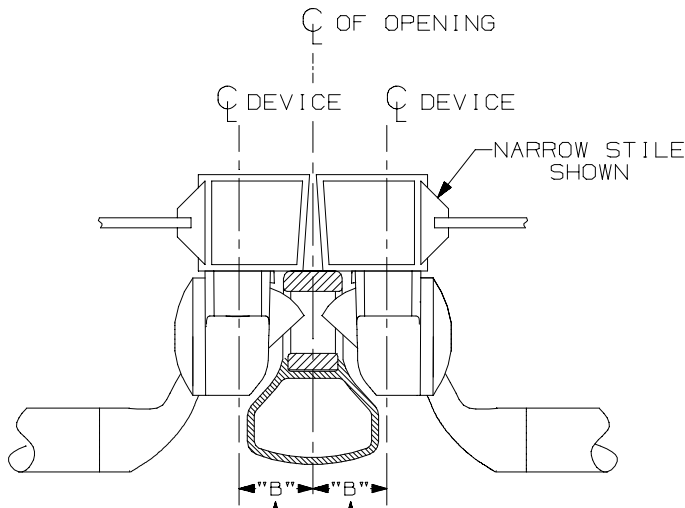

WIDE STILE SHOWN

STD APPLICATION

3/8" DIA. THRU  
ENLARGE TO 13/32" DIA.  
OUTSIDE FACE OF DOOR  
FOR SEX BOLTS  
2 HOLES

#12-24 TAP  
INSIDE FACE OF DOOR  
2 HOLES

SINGLE DOOR OPENING  
39 13/16" TO FINISHED FLOOR.

DOUBLE DOOR OPENING  
WITH VON DUPRIN MULLION  
39 11/16"

CROSSBAR 36 13/16" FROM FINISHED FLOOR

FOR OUTSIDE TRIM PREPARATION, WHEN REQUIRED,  
SEE ADDITIONAL TRIM TEMPLATE.

SINGLE DOOR INSTALLATION

|   | STRIKE      | DIMENSION "B" | MIN. STILE |
|---|-------------|---------------|------------|
| ⑦ | 299         | 1 19/32"      | 2 13/16"   |
|   | 264         | 1 11/32"      | 2 9/16"    |
|   | 1606        | 1 5/32"       | 2 3/8"     |
| ⑦ | 1409 & 1439 | 25/32"        | 1 3/4"     |
|   | 1410        | 25/32"        | 1 3/4"     |

DOUBLE DOOR INSTALLATION  
WITH VON DUPRIN MULLIONS

|   | MULLION | STRIKE | DIMENSION "B" | MIN. STILE |
|---|---------|--------|---------------|------------|
| ⑦ | 5654    | 299    | 2 5/32"       | 2 3/4"     |
|   | 5654    | 264    | 1 29/32"      | 2 1/2"     |
| ⑦ | 4954    | 299    | 2 19/32"      | 3 3/16"    |
|   | 4954    | 264    | 2 11/32"      | 2 15/16"   |
|   | 1654    | 1606   | 2 5/32"       | 2 3/4"     |
|   | 5754    | 1408   | 1 9/32"       | 1 3/4"     |