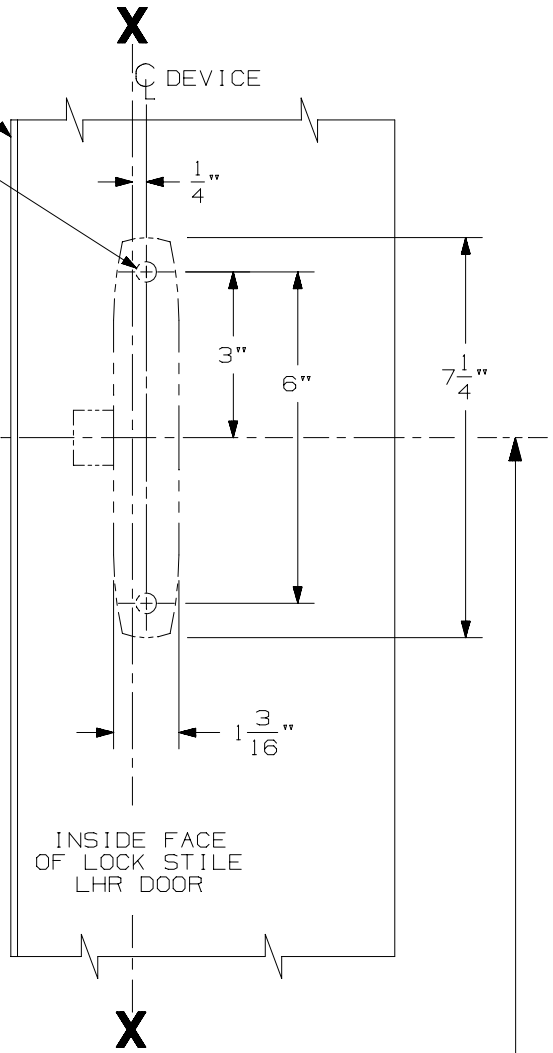

WIDE STILE SHOWN

STD APPLICATION

3/8" DIA. THRU  
ENLARGE TO 13/32" DIA.  
OUTSIDE FACE OF DOOR  
FOR SEX BOLTS  
2 HOLES

#12-24 TAP  
INSIDE FACE OF DOOR  
2 HOLES

SINGLE DOOR OPENING  
39 13/16" TO FINISHED FLOOR.

DOUBLE DOOR OPENING  
WITH VON DUPRIN MULLION  
39 11/16"

CROSSBAR 36 13/16" FROM FINISHED FLOOR

FOR OUTSIDE TRIM PREPARATION, WHEN REQUIRED,  
SEE ADDITIONAL TRIM TEMPLATE.

SINGLE DOOR INSTALLATION

|   | STRIKE      | DIMENSION "B" | MIN. STILE |
|---|-------------|---------------|------------|
| ⑦ | 299         | 1 19/32"      | 2 13/16"   |
|   | 264         | 1 11/32"      | 2 9/16"    |
|   | 1606        | 1 5/32"       | 2 3/8"     |
| ⑦ | 1409 & 1439 | 25/32"        | 1 3/4"     |
|   | 1410        | 25/32"        | 1 3/4"     |

DOUBLE DOOR INSTALLATION  
WITH VON DUPRIN MULLIONS

|   | MULLION | STRIKE | DIMENSION "B" | MIN. STILE |
|---|---------|--------|---------------|------------|
| ⑦ | 5654    | 299    | 2 5/32"       | 2 3/4"     |
|   | 5654    | 264    | 1 29/32"      | 2 1/2"     |
| ⑦ | 4954    | 299    | 2 19/32"      | 3 3/16"    |
|   | 4954    | 264    | 2 11/32"      | 2 15/16"   |
|   | 1654    | 1606   | 2 5/32"       | 2 3/4"     |
|   | 5754    | 1408   | 1 9/32"       | 1 3/4"     |