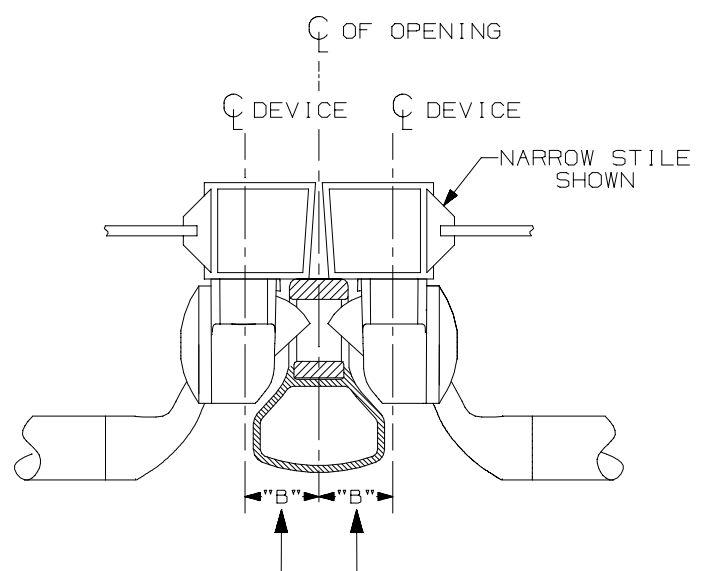

WIDE STILE SHOWN

STD APPLICATION	
3/8" DIA. THRU ENLARGE TO 13/32" DIA. OUTSIDE FACE OF DOOR FOR SEX BOLTS 2 HOLES	
243 & E 243 TRIM	
#12-24 TAP INSIDE FACE OF DOOR 2 HOLES	

SINGLE DOOR INSTALLATION		
STRIKE	DIMENSION "B"	MIN. STILE
⑦ 299	1 19/32"	2 13/16"
264	1 11/32"	2 9/16"
1606	1 5/32"	2 3/8"
⑦ 1409 & 1439	25/32"	1 3/4"
1410	25/32"	1 3/4"

LHR SHOWN  
RHR OPPOSITE

SINGLE DOOR OPENING  
39 13/16" TO FINISHED FLOOR.

DOUBLE DOOR OPENING  
WITH VON DUPRIN MULLION  
39 11/16"

DOUBLE DOOR INSTALLATION WITH VON DUPRIN MULLIONS			
MULLION	STRIKE	DIMENSION "B"	MIN. STILE
⑦ 5654	299	2 5/32"	2 3/4"
⑦ 5654	264	1 29/32"	2 1/2"
⑦ 4954	299	2 19/32"	3 3/16"
4954	264	2 11/32"	2 15/16"
1654	1606	2 5/32"	2 3/4"
5754	1408	1 9/32"	1 3/4"

CROSSBAR 36 13/16" FROM FINISHED FLOOR

FOR OUTSIDE TRIM PREPARATION, WHEN REQUIRED, SEE ADDITIONAL TRIM TEMPLATE.

## 55NL Series Rim Device (Metal Door)