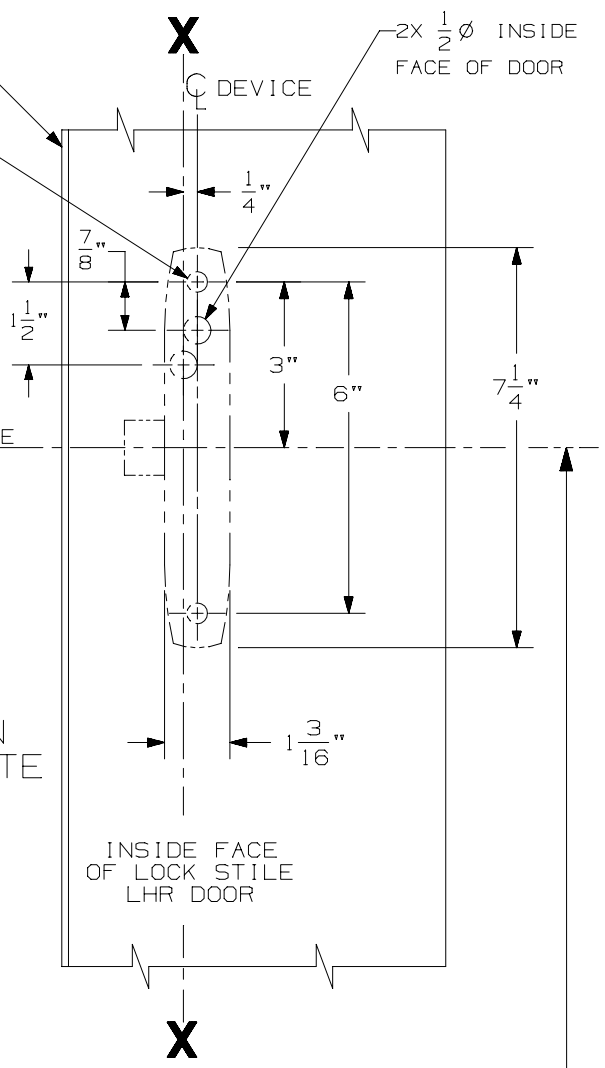

WIDE STILE SHOWN

STD APPLICATION	
3/8" DIA. THRU ENLARGE TO 13/32" DIA. OUTSIDE FACE OF DOOR FOR SEX BOLTS 2 HOLES	
243 & E 243 TRIM	
#12-24 TAP INSIDE FACE OF DOOR 2 HOLES	

SINGLE DOOR INSTALLATION		
STRIKE	DIMENSION "B"	MIN. STILE
⑦ 299	1 19/32"	2 13/16"
264	1 11/32"	2 9/16"
1606	1 5/32"	2 3/8"
⑦ 1409 & 1439	25/32"	1 3/4"
1410	25/32"	1 3/4"

LHR SHOWN  
RHR OPPOSITE

SINGLE DOOR OPENING  
39 13/16" TO FINISHED FLOOR.

DOUBLE DOOR OPENING  
WITH VON DUPRIN MULLION  
39 11/16"

DOUBLE DOOR INSTALLATION WITH VON DUPRIN MULLIONS			
MULLION	STRIKE	DIMENSION "B"	MIN. STILE
⑦ 5654	299	2 5/32"	2 3/4"
⑦ 5654	264	1 29/32"	2 1/2"
⑦ 4954	299	2 19/32"	3 3/16"
4954	264	2 11/32"	2 15/16"
1654	1606	2 5/32"	2 3/4"
5754	1408	1 9/32"	1 3/4"

CROSSBAR 36 13/16" FROM FINISHED FLOOR

FOR OUTSIDE TRIM PREPARATION, WHEN REQUIRED, SEE ADDITIONAL TRIM TEMPLATE.

## 55NL Series Rim Device (Metal Door)