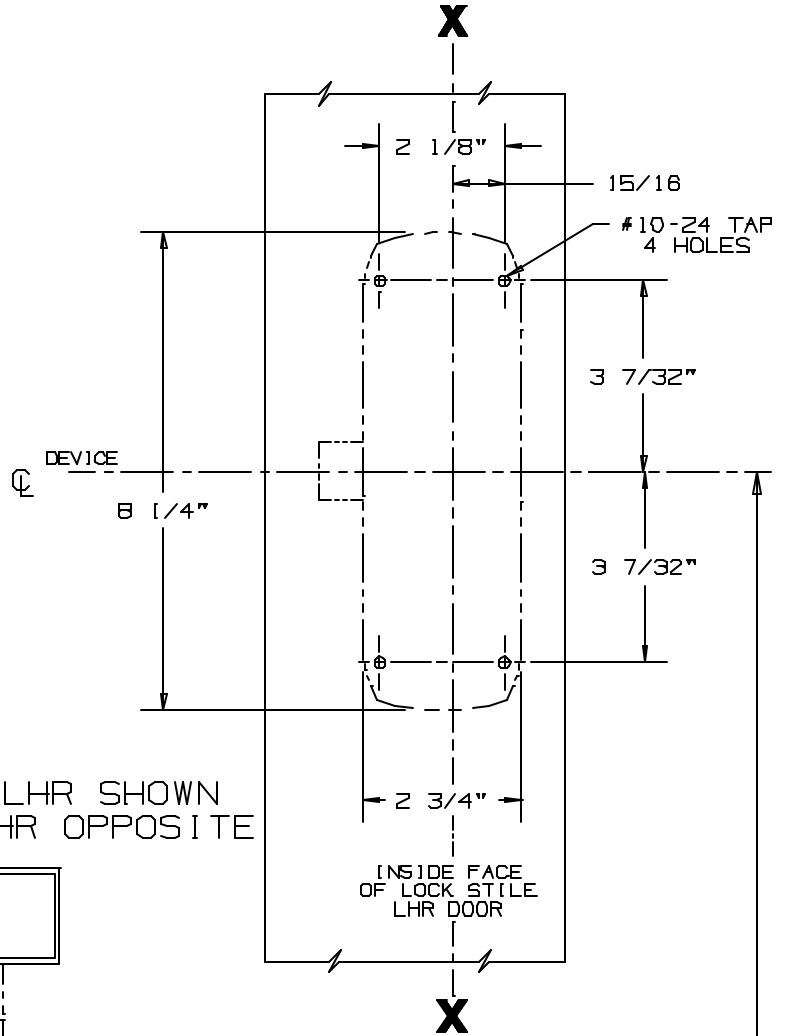

SINGLE DOOR INSTALLATION		
STRIKE	DIMENSION "B"	MIN. STILE
299	2 1/2"	4 3/8"
264	2 1/4"	4 1/8"
1606	2 1/16"	3 15/16"

DOUBLE DOOR INSTALLATION WITH VON DUPRIN MULLIONS			
MULLION	STRIKE	DIMENSION "B"	MIN. STILE
5654	299	3 1/16"	4 1/4"
5654	264	2 13/16"	4"
4954	299	3 1/2"	4 11/16"
4954	264	3 1/4"	4 7/16"
1654	1606	3 1/16"	4 1/4"

SINGLE DOOR OPENING
39 13/16" TO FINISHED FLOOR

DOUBLE DOOR OPENING
WITH VON DUPRIN MULLION
39 11/16" (4)

FOR OUTSIDE TRIM PREPARATION, WHEN REQUIRED,
SEE ADDITIONAL TRIM TEMPLATE.

CROSSBAR 36 13/16" FROM FINISHED FLOOR

88EO & 88DT Series Rim Devices

VON DUPRIN®

NOTES: SEE MASTER SHEET #10001 FOR SUGGESTED REINFORCING

TEMPLATE
NUMBER:

10155_a

DATE:
05-16-13