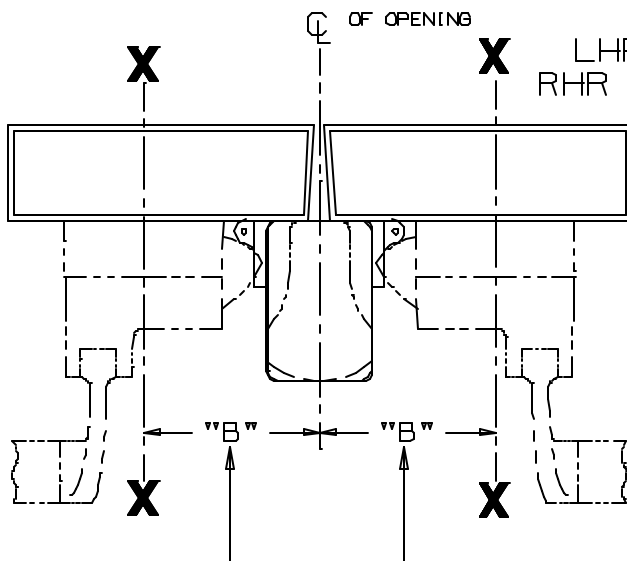

SINGLE DOOR INSTALLATION		
STRIKE	DIMENSION "B"	MIN. STILE
299	2 1/2"	4 3/8"
264	2 1/4"	4 1/8"
1606	2 1/16"	3 15/16"

DOUBLE DOOR INSTALLATION WITH VON DUPRIN MULLIONS			
MULLION	STRIKE	DIMENSION "B"	MIN. STILE
5654	299	3 1/16"	4 1/4"
5654	264	2 13/16"	4"
4954	299	3 1/2"	4 11/16"
4954	264	3 1/4"	4 7/16"
1654	1606	3 1/16"	4 1/4"

SINGLE DOOR OPENING
39 13/16" TO FINISHED FLOOR

DOUBLE DOOR OPENING
WITH VON DUPRIN MULLION
39 11/16" (4)

FOR OUTSIDE TRIM PREPARATION, WHEN REQUIRED,
SEE ADDITIONAL TRIM TEMPLATE.

CROSSBAR 36 13/16" FROM FINISHED FLOOR