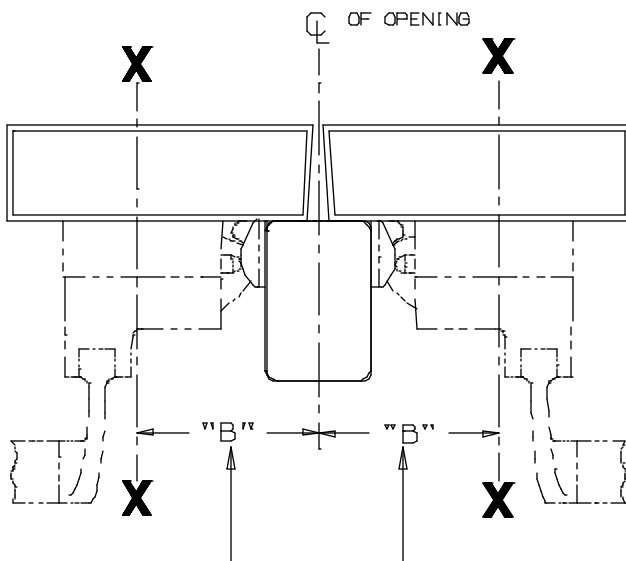

LHR SHOWN
RHR OPPOSITE

SINGLE DOOR INSTALLATION		
STRIKE	DIMENSION "B"	MIN. STILE
268	2 1/2"	4 3/8"

DOUBLE DOOR INSTALLATION WITH VON DUPRIN MULLIONS			
MULLION	STRIKE	DIMENSION "B"	MIN. STILE
9954	268	3 1/2"	4 11/16"
HH9954	468	3 5/8"	4 13/16"

SINGLE DOOR OPENING
39 13/16" TO FINISHED FLOOR

DOUBLE DOOR OPENING
WITH VON DUPRIN MULLION
39 11/16" (3)

FOR OUTSIDE TRIM PREPARATION, WHEN REQUIRED,
SEE ADDITIONAL TRIM TEMPLATE.

CROSSBAR 36 13/16" FROM FINISHED FLOOR