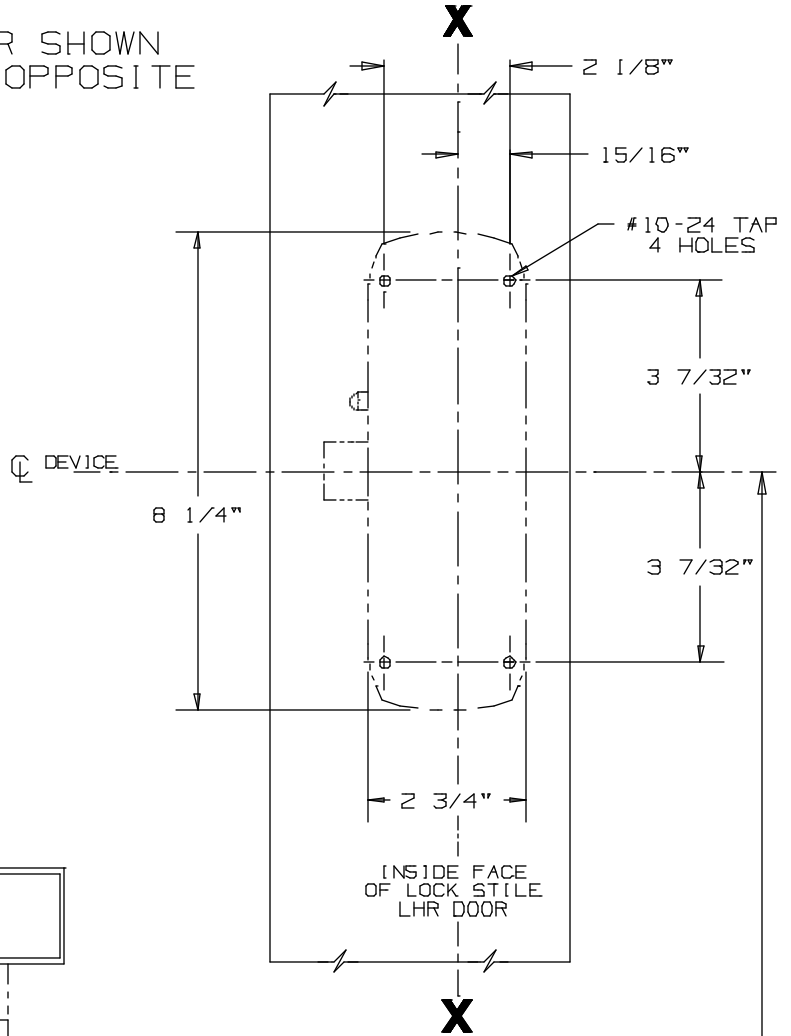

LHR SHOWN
RHR OPPOSITE

SINGLE DOOR INSTALLATION		
STRIKE	DIMENSION "B"	MIN. STILE
268	2 1/2"	4 3/8"

DOUBLE DOOR INSTALLATION WITH VON DUPRIN MULLIONS			
MULLION	STRIKE	DIMENSION "B"	MIN. STILE
9954	268	3 1/2"	4 11/16"
HH9954	468	3 5/8"	4 13/16"

SINGLE DOOR OPENING
39 13/16" TO FINISHED FLOOR

DOUBLE DOOR OPENING
WITH VON DUPRIN MULLION
39 11/16" (3)

FOR OUTSIDE TRIM PREPARATION, WHEN REQUIRED,
SEE ADDITIONAL TRIM TEMPLATE.

CROSSBAR 36 13/16" FROM FINISHED FLOOR