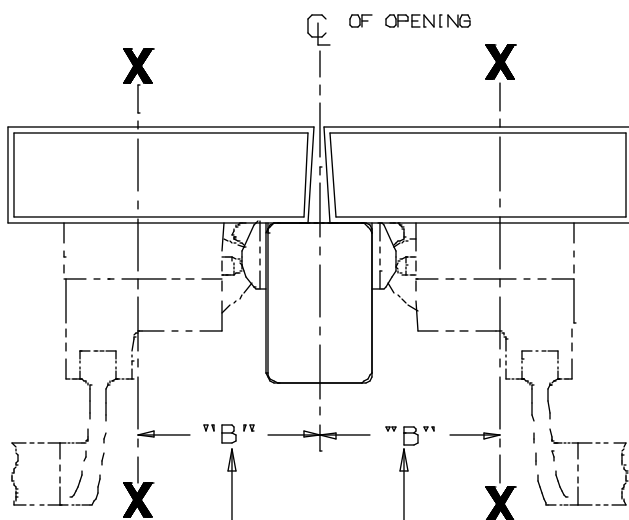

SINGLE DOOR INSTALLATION		
STRIKE	DIMENSION "B"	MIN. STILE
268	2 1/2"	4 3/8"

LHR SHOWN  
RHR OPPOSITE

DOUBLE DOOR INSTALLATION WITH VON DUPRIN MULLIONS			
MULLION	STRIKE	DIMENSION "B"	MIN. STILE
9954	268	3 1/2"	4 11/16"
HH9954	468	3 5/8"	4 13/16"

SINGLE DOOR OPENING  
39 13/16" TO FINISHED FLOOR

DOUBLE DOOR OPENING  
WITH VON DUPRIN MULLION  
39 11/16" (3)

FOR OUTSIDE TRIM PREPARATION,  
SEE ADDITIONAL TRIM TEMPLATE.

CROSSBAR 36 13/16" FROM FINISHED FLOOR