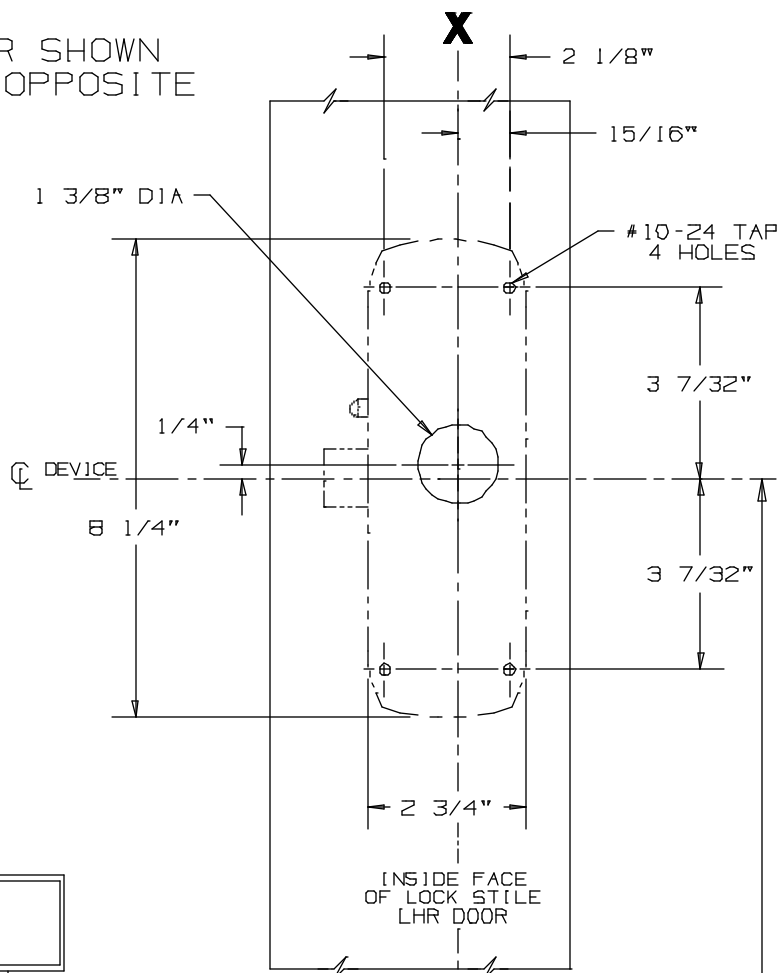

SINGLE DOOR INSTALLATION		
STRIKE	DIMENSION "B"	MIN. STILE
268	2 1/2"	4 3/8"

LHR SHOWN  
RHR OPPOSITE

DOUBLE DOOR INSTALLATION WITH VON DUPRIN MULLIONS			
MULLION	STRIKE	DIMENSION "B"	MIN. STILE
9954	268	3 1/2"	4 11/16"
HH9954	468	3 5/8"	4 13/16"

SINGLE DOOR OPENING  
39 13/16" TO FINISHED FLOOR

DOUBLE DOOR OPENING  
WITH VON DUPRIN MULLION  
39 11/16" (3)

FOR OUTSIDE TRIM PREPARATION,  
SEE ADDITIONAL TRIM TEMPLATE.

CROSSBAR 36 13/16" FROM FINISHED FLOOR

88NL-F Rim Device

**VON DUPRIN®**

NOTES: SEE MASTER SHEET #10001 FOR SUGGESTED REINFORCING

TEMPLATE  
NUMBER:

10170\_b

DATE:  
05-21-21