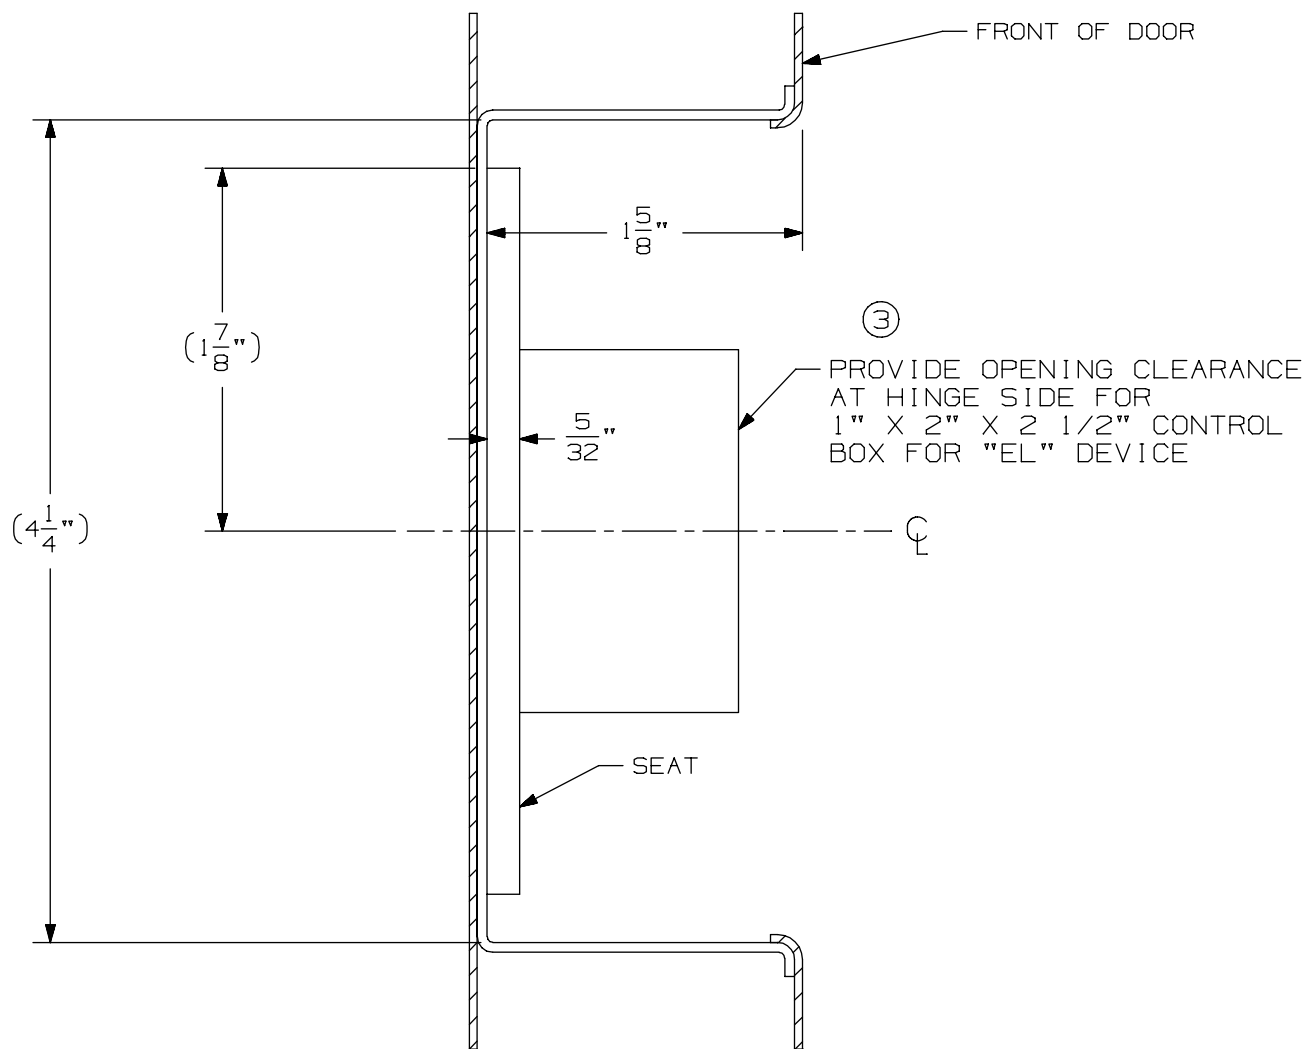

94/9547/47-F Concealed Vertical Rod Device on 2' 10" up to 4' 0" Wide Door Opening

VON DUPRIN®

NOTE: For a door opening width smaller than 2' 10" see template # 10375

TEMPLATE NUMBER: 10324_b Sht1

DATE: 08-07-19

94/9547/47-F Concealed Vertical Rod Device
on 2' 10" up to 4' 0" Wide Door Opening

VON DUPRIN®

NOTE: For a door opening width smaller than 2' 10" see template # 10375

TEMPLATE NUMBER: 10324_b Sht 2

DATE: 08-07-19