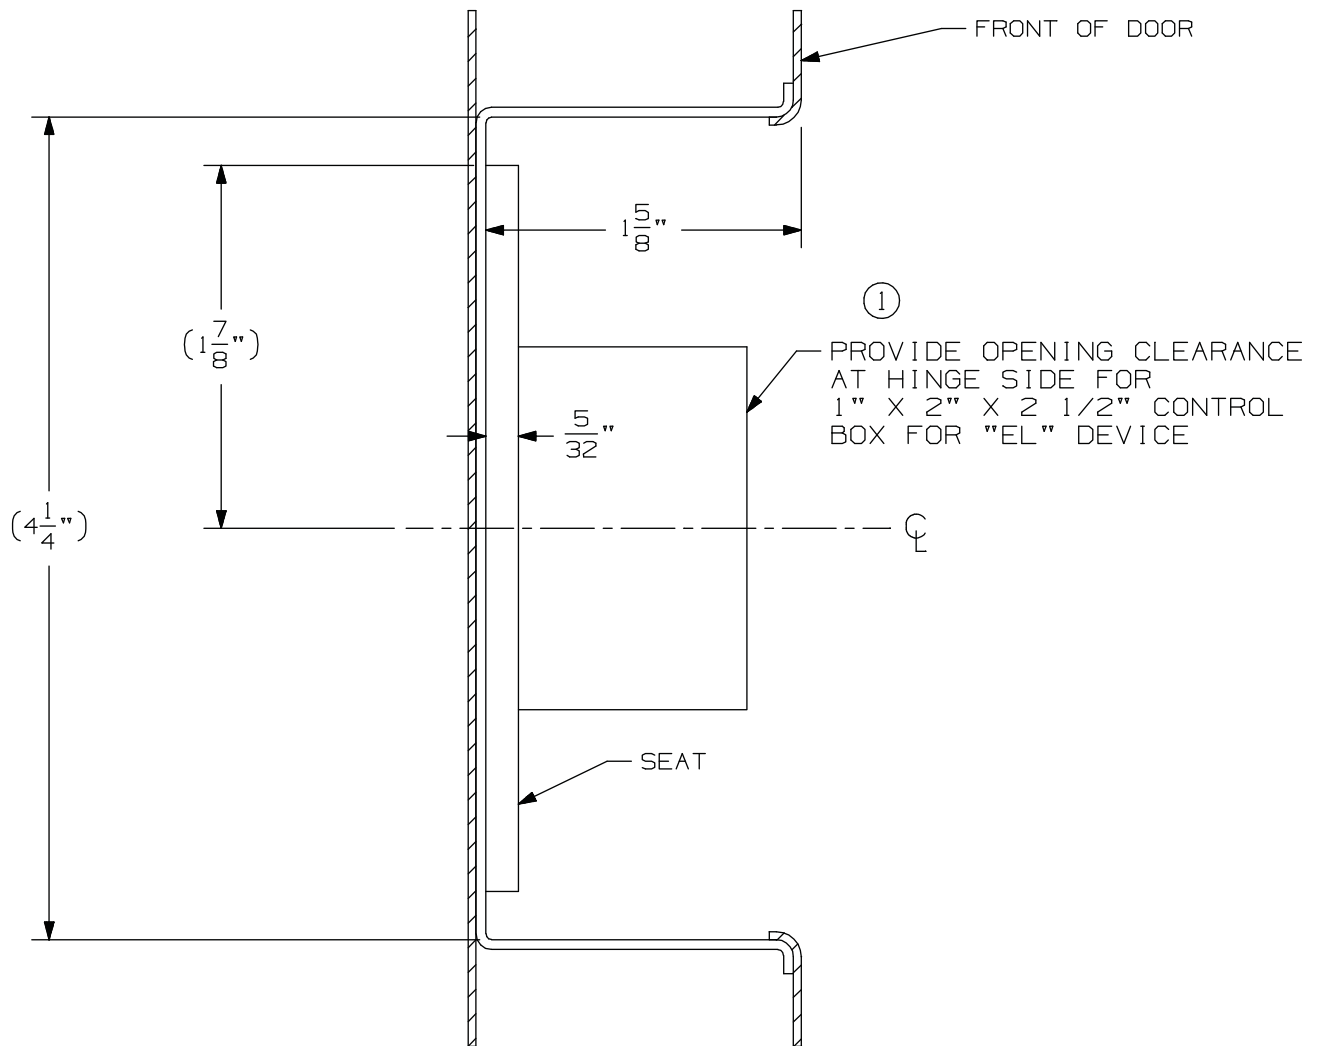

94/9547/47-F Concealed Vertical Rod Device on 2' 6" up to 2' 9 3/4" Wide Door Opening

VON DUPRIN®

NOTES: See Master Sheet #10001 For Suggested Reinforcing For a door opening width 2' 10" and larger see template # 10324

TEMPLATE NUMBER: 10375_d Sht 1

DATE: 08-07-19

94/9547/47-F Concealed Vertical Rod Device
on 2' 6" up to 2' 9³/₄" Wide Door Opening

VON DUPRIN®

NOTES: See Master Sheet #10001 For Suggested Reinforcing
For a door opening width 2' 10" and larger see template # 10324