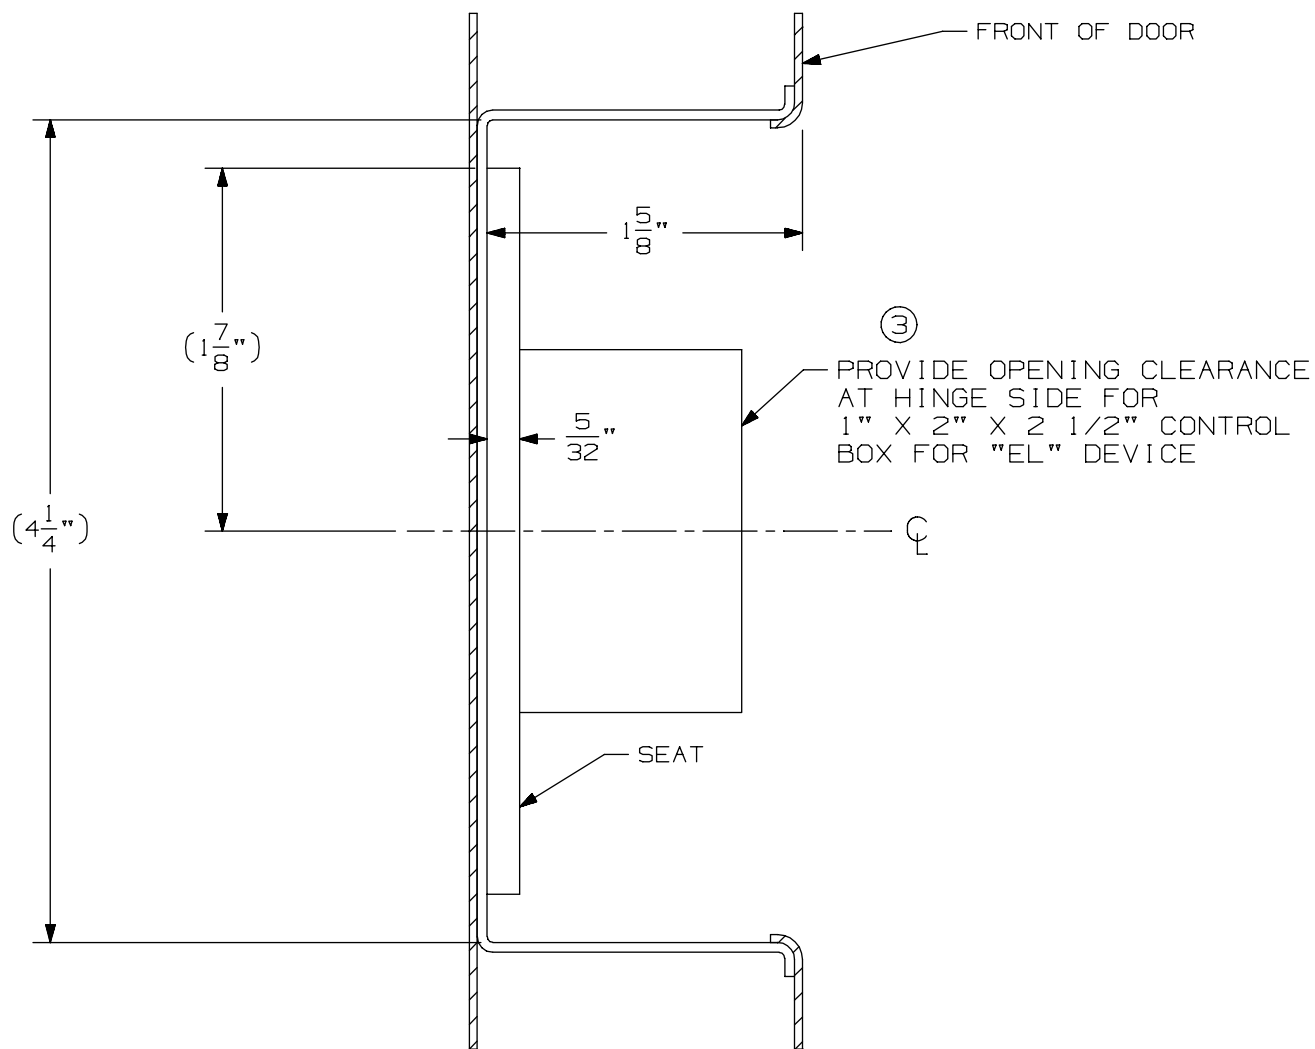

**94/9547/47-F-LBR Concealed Vertical Rod Device on 2' 10" up to 4' 0" Wide Door Opening**

**VON DUPRIN®**

NOTE: For a door opening width smaller than 2' 10" see template # 10326

TEMPLATE NUMBER: **10325\_b Sht 1**

DATE: **08-07-19**

94/9547/47-F-LBR Concealed Vertical Rod Device on 2' 10" up to 4' 0" Wide Door Opening

**VON DUPRIN®**

NOTE: For a door opening width smaller than 2' 10" see template # 10326

TEMPLATE NUMBER: 10325\_b Sht 2