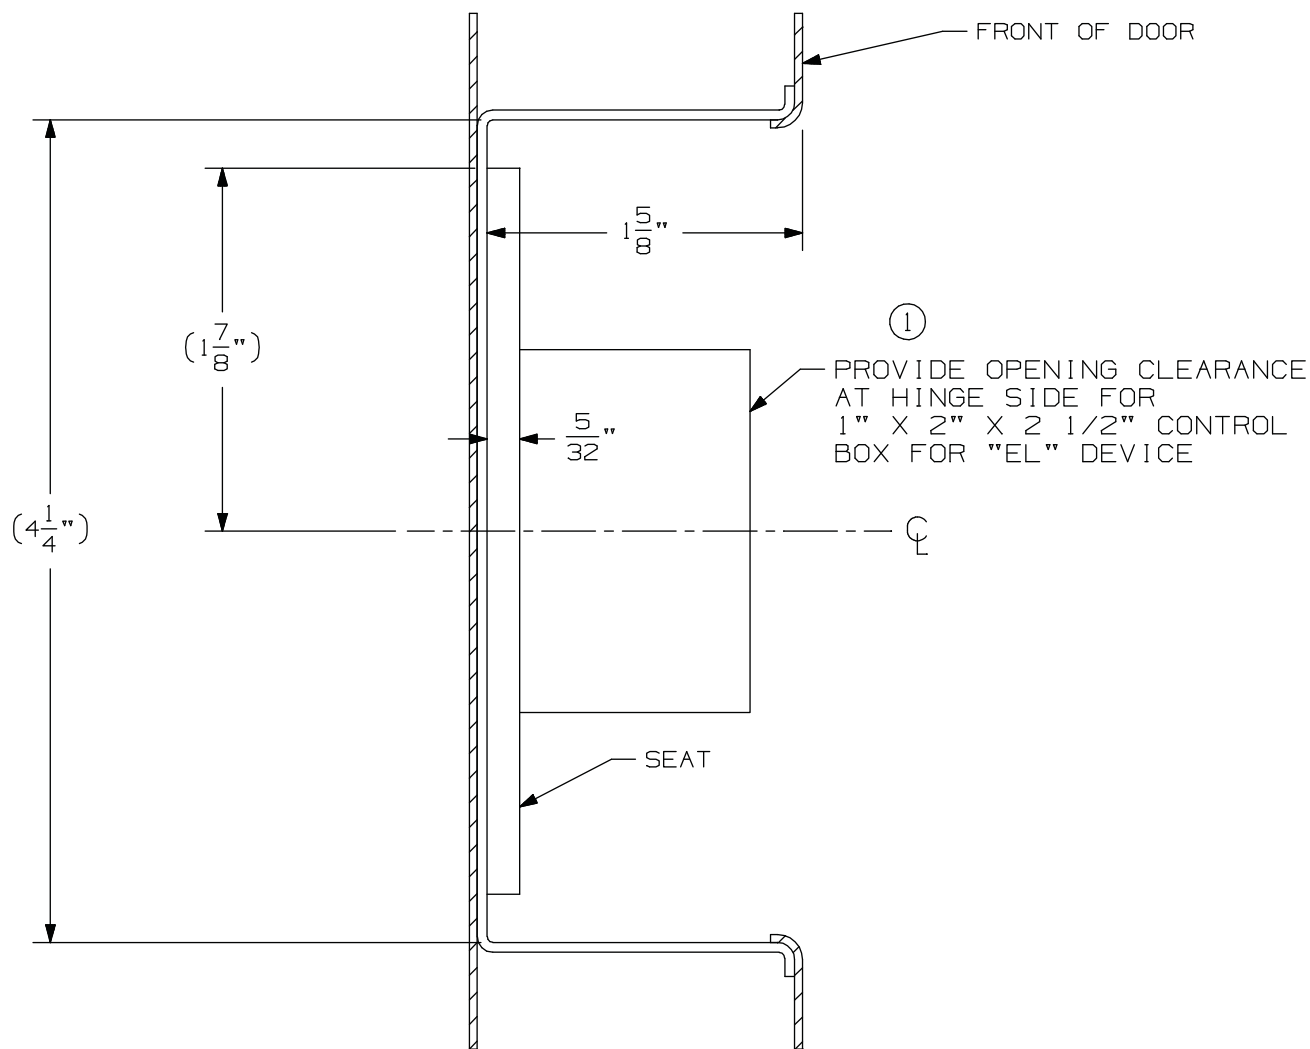

94/9547/47-F-LBR Concealed Vertical Rod Device on 2' 6" to 2' 9 3/4" Wide Door Opening

VON DUPRIN®

NOTE: For a door opening width 2' 10" and larger see template # 10325

TEMPLATE NUMBER: **10326_d Sht 1**

DATE: **08-07-19**

94/9547/47-F-LBR Concealed Vertical Rod Device on 2' 6" to 2' 9³/₄" Wide Door Opening

VON DUPRIN®

NOTE: For a door opening width 2' 10" and larger see template # 10325

TEMPLATE NUMBER: 10326_d Sht 2