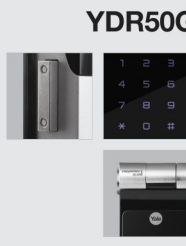

# DIGITAL DOOR LOCK BIOMETRIC ACCESS

VARIOUS ACCESS

OPERATION STATUS NOTIFICATION

VOICE GUIDE FEATURE

AUTOMATIC LOCKING

ONE-TOUCH FINGERPRINT VERIFICATION METHOD (Easy Scan)

ALARM (BREAK/DAMAGE/FIRE)

LOW BATTERY AND EMERGENCY POWER

Fake PIN CODE

Remote Control (Optional)

YDR41

**Front Body**  
20(D)X64.6(W)X160.5mm

**Back Body**  
35(D)X162.2(W)X87(H)mm

Fingerprint + Keypad+ App

YDR50G

**Mechanical key override**

**Front Body**  
28(D)X63.5(W)X176(H)mm

**Back Body**  
40(D)X77(W)X220(H)mm

Fingerprint + Keypad+ App

YDM4109

**Front Body**  
28(D)X76.6(W)X334.6(H)mm

**Back Body**  
35(D)X76.6(W)X304.6(H)mm

**Colour Options**  
Black, Silver & Golden