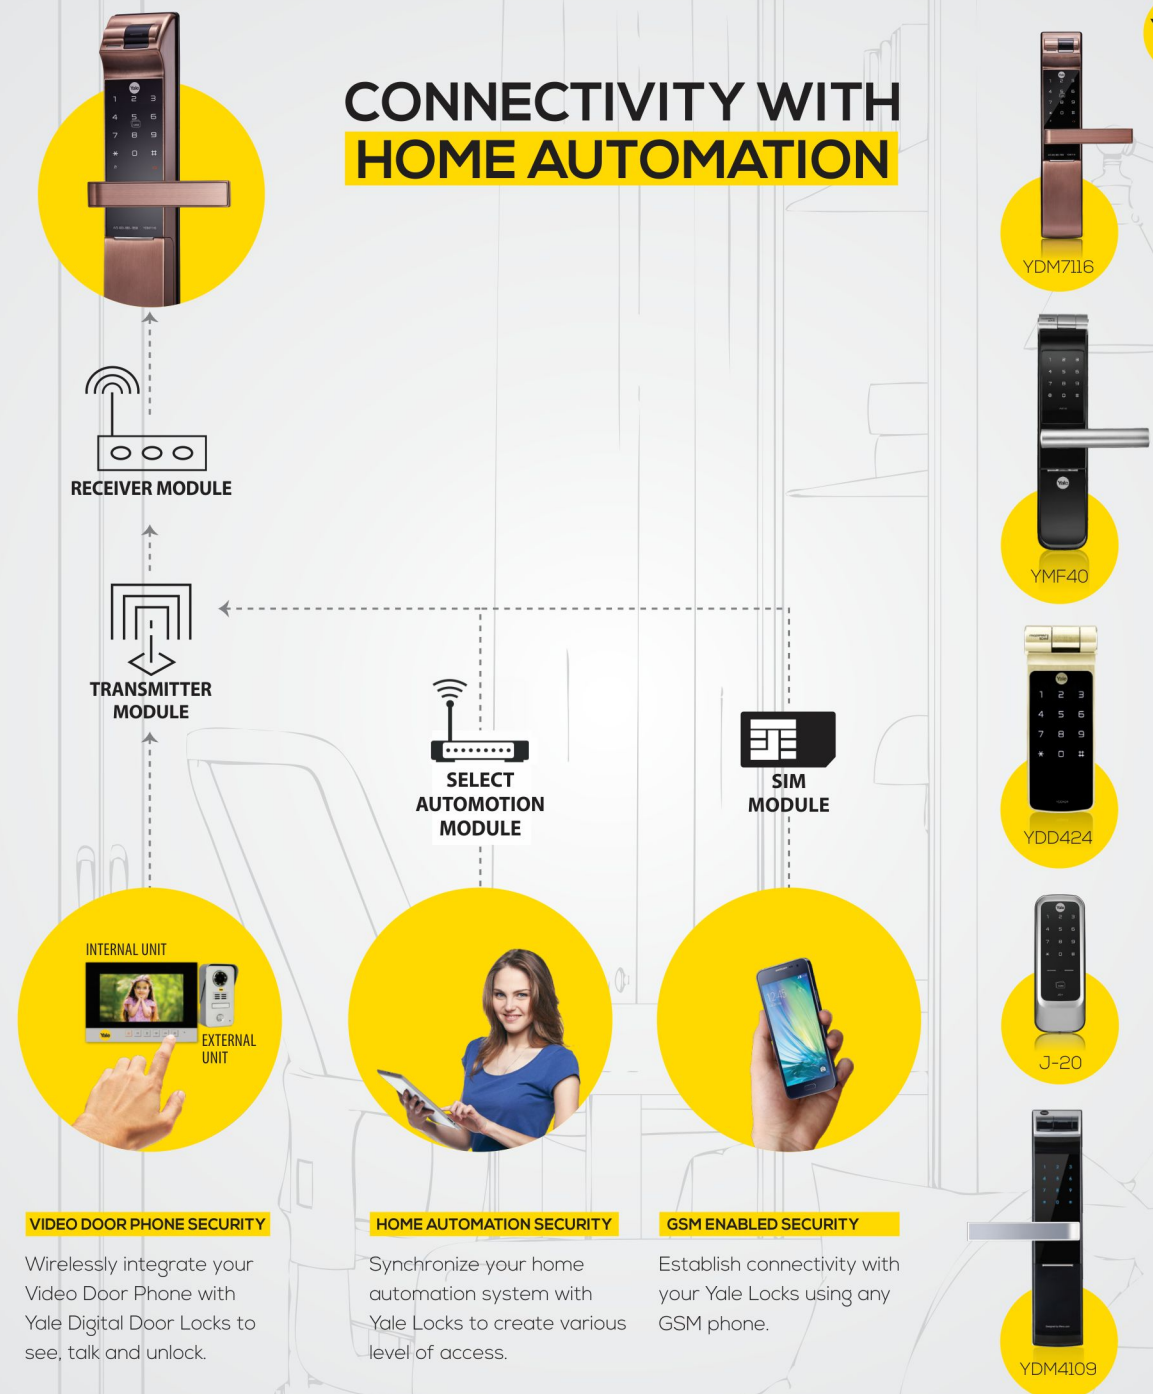

## BENEFITS OF YALE LINK APP

RF Card + Keypad+ App

Smartphone could be used as a key to open the door, when you approach to the door you will get a push alarm notification on smart phone. Just click the alarm button and the door will be open

Multiple Operational Features in one APP

- Auto Lock
- Onetime PSW
- Change Password
- Volume Control

## CONNECTIVITY WITH HOME AUTOMATION