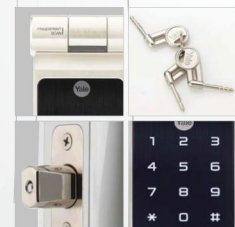

# DIGITAL DOOR LOCK CARD/KEYPAD ACCESS

**YDME90**

**Front Body**  
32.6(D)X73.8(W)X322(H)mm

**Back Body**  
30(D)X78.6(W)X327(H)mm

Fingerprint + Keypad + Card + Key

**YDME80**

**Front Body**  
22.5(D)X72.9(W)X310(H)mm

**Back Body**  
26(D)X75(W)X310.4(H)mm

Fingerprint + Keypad + Key

**YDME70**

**Front Body**  
22.5(D)X73(W)X310(H)mm

**Back Body**  
26(D)X75(W)X310.4(H)mm

Keypad + Card + Key

**YDD424**

**Front Body**  
31.5(D)X66(W)X176(H)mm

**Back Body**  
46(D)X76(W)X201(H)mm

Fingerprint + Keypad+ App Yale Link

**YDR414**

**Front Body**  
31.5(D)X66(W)X176(H)mm

**Back Body**  
46(D)X76(W)X201(H)mm

Fingerprint + Keypad + Key

**YDME50**

**Front Body**  
37.97(D)X70(W)X170(H)mm