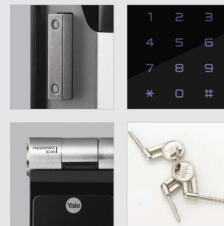

# DIGITAL DOOR LOCK CARD/KEYPAD ACCESS

**YDME90**

**Front Body**  
32.6(D)X73.8(W)X322(H)mm

**Back Body**  
30(D)X78.6(W)X327(H)mm

Fingerprint + Keypad + Card + Key

**YDME80**

**Front Body**  
22.5(D)X72.9(W)X310(H)mm

**Back Body**  
26(D)X75(W)X310.4(H)mm

Fingerprint + Keypad + Key

**YDME70**

**Front Body**  
22.5(D)X73(W)X310(H)mm

**Back Body**  
26(D)X75(W)X310.4(H)mm

Keypad + Card + Key

**YDD424**

**Front Body**  
31.5(D)X66(W)X176(H)mm

**Back Body**  
46(D)X76(W)X201(H)mm

Fingerprint + Keypad+ App Yale Link

**YDR414**

**Front Body**  
31.5(D)X66(W)X176(H)mm

**Back Body**  
46(D)X76(W)X201(H)mm

Fingerprint + Keypad + Key

**YDME50**

**Front Body**  
37.97(D)X70(W)X170(H)mm