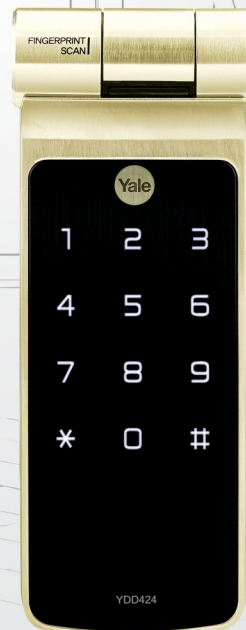

# DIGITAL DOOR LOCK CARD/KEYPAD ACCESS

**YDME90**

**Front Body**  
32.6(D)X73.8(W)X322(H)mm

**Back Body**  
30(D)X78.6(W)X327(H)mm

Fingerprint + Keypad + Card + Key

**YDME80**

**Front Body**  
22.5(D)X72.9(W)X310(H)mm

**Back Body**  
26(D)X75(W)X310.4(H)mm

Fingerprint + Keypad + Key

**YDME70**

**Front Body**  
22.5(D)X73(W)X310(H)mm

**Back Body**  
26(D)X75(W)X310.4(H)mm

Keypad + Card + Key

**YDD424**

**Front Body**  
31.5(D)X66(W)X176(H)mm

**Back Body**  
46(D)X76(W)X201(H)mm

Fingerprint + Keypad+ App Yale Link

**YDR414**

**Front Body**  
31.5(D)X66(W)X176(H)mm

**Back Body**  
46(D)X76(W)X201(H)mm

Fingerprint + Keypad + Key

**YDME50**

**Front Body**  
37.97(D)X70(W)X170(H)mm

**Back Body**  
25.48(D)X70(W)X179(H)mm

Keypad + Card + Key

The world's favourite lock