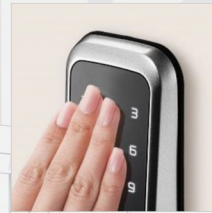

J-20

Front Body

18(D)X62(W)X179.8(H)mm