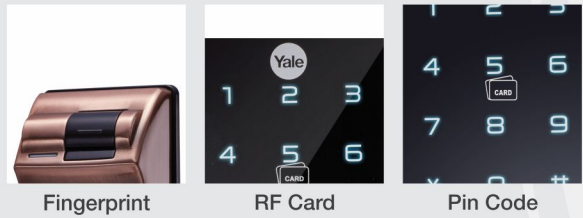

# Yale YDM 7116

Smart Solutions for Your Home

**NEW LAUNCH**

**5-In-One ACCESS**  
Yale digital door locks have multiple access solutions such as, PIN code, One touch fingerprint verification method (Progressive Scan), Fingerprint, PIN Code, RFID Card, Mechanical Key Automatic locking for your convenience.