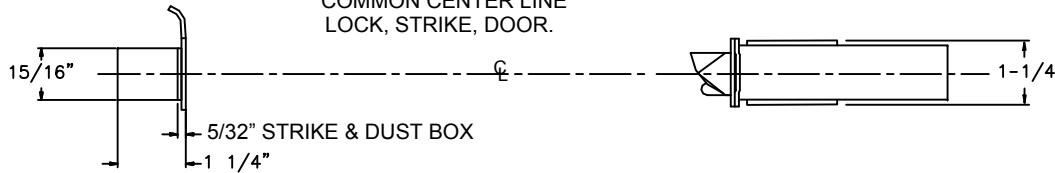

## Z7600 SERIES TEMPLATE ESCUTCHEON, WOOD DOOR, PREP. FLAT OR BEVELED, WOOD OR COMPOSITE DOORS

CHART FOR DRILLING TRIM HOLES						
FUNCTION	OUTSIDE			INSIDE		
	LEVER HOLE	CYLINDER HOLE	THUMBTURN HOLE	LEVER HOLE	CYLINDER HOLE	THUMBTURN HOLE
Z7652	●	●		●		
Z7632	●	●		●	●	

### DOOR DETAIL MEASURE BACKSET FROM $\phi$ DOOR EDGE