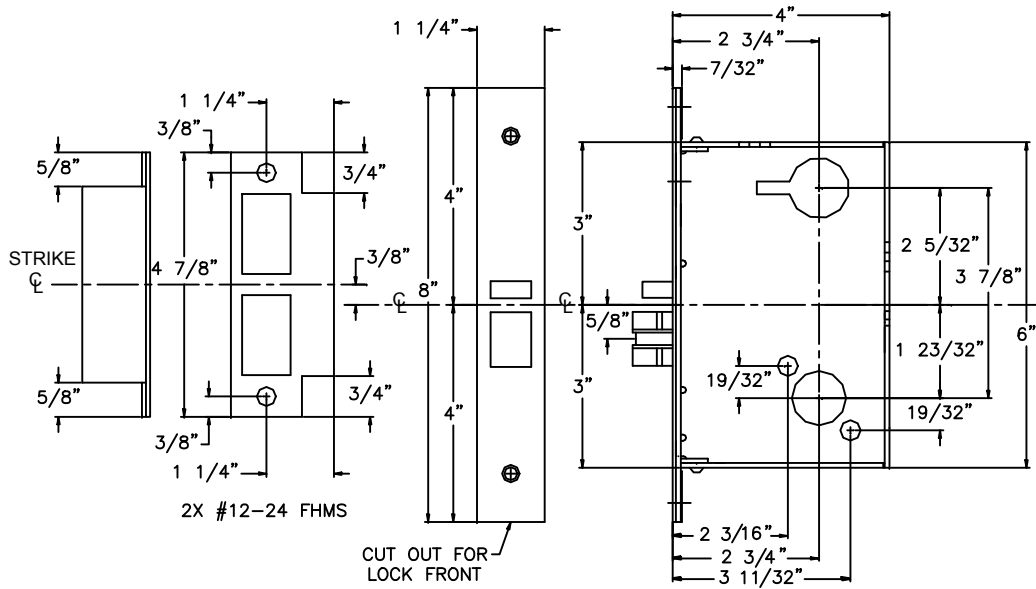

# SECURITY DOOR CONTROLS

801 Avenida Acaso, Camarillo, Ca. 93012 • (805) 494-0622 • Fax: (805) 494-8861  
 www.sdcsecurity.com • E-mail: service@sdsecurity.com

## Z7600 SERIES TEMPLATE ROSE TRIM, METAL DOOR, PREP. FLAT OR BEVELED, HOLLOW METAL DOORS

CHART FOR DRILLING TRIM HOLES						
OUTSIDE			INSIDE			
FUNCTION	LEVER HOLE	CYLINDER HOLE	THUMBTURN HOLE	LEVER HOLE	CYLINDER HOLE	THUMBTURN HOLE
Z7652	●	●		●		
Z7632	●	●		●	●	

### DOOR DETAIL MEASURE BACKSET FROM $\varnothing$ DOOR EDGE