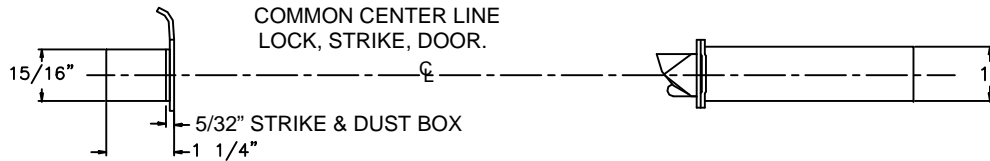

## HITOWER Z7870/80 SERIES TEMPLATE ESCUTCHEON, METAL DOOR, PREP. FLAT OR BEVELED, HOLLOW METAL DOORS

| FUNCTION | OUTSIDE    |               |                | INSIDE     |               |                |
|----------|------------|---------------|----------------|------------|---------------|----------------|
|          | LEVER HOLE | CYLINDER HOLE | THUMBTURN HOLE | LEVER HOLE | CYLINDER HOLE | THUMBTURN HOLE |
| Z7870    | ●          | ●             |                | ●          |               | ●              |
| Z7872    | ●          | ●             |                | ●          |               | ●              |
| Z7880    | ●          | ●             |                | ●          | ●             | ●              |
| Z7882    | ●          | ●             |                | ●          | ●             | ●              |

### DOOR DETAIL

MEASURE BACKSET  
 FROM  $\phi$  DOOR EDGE